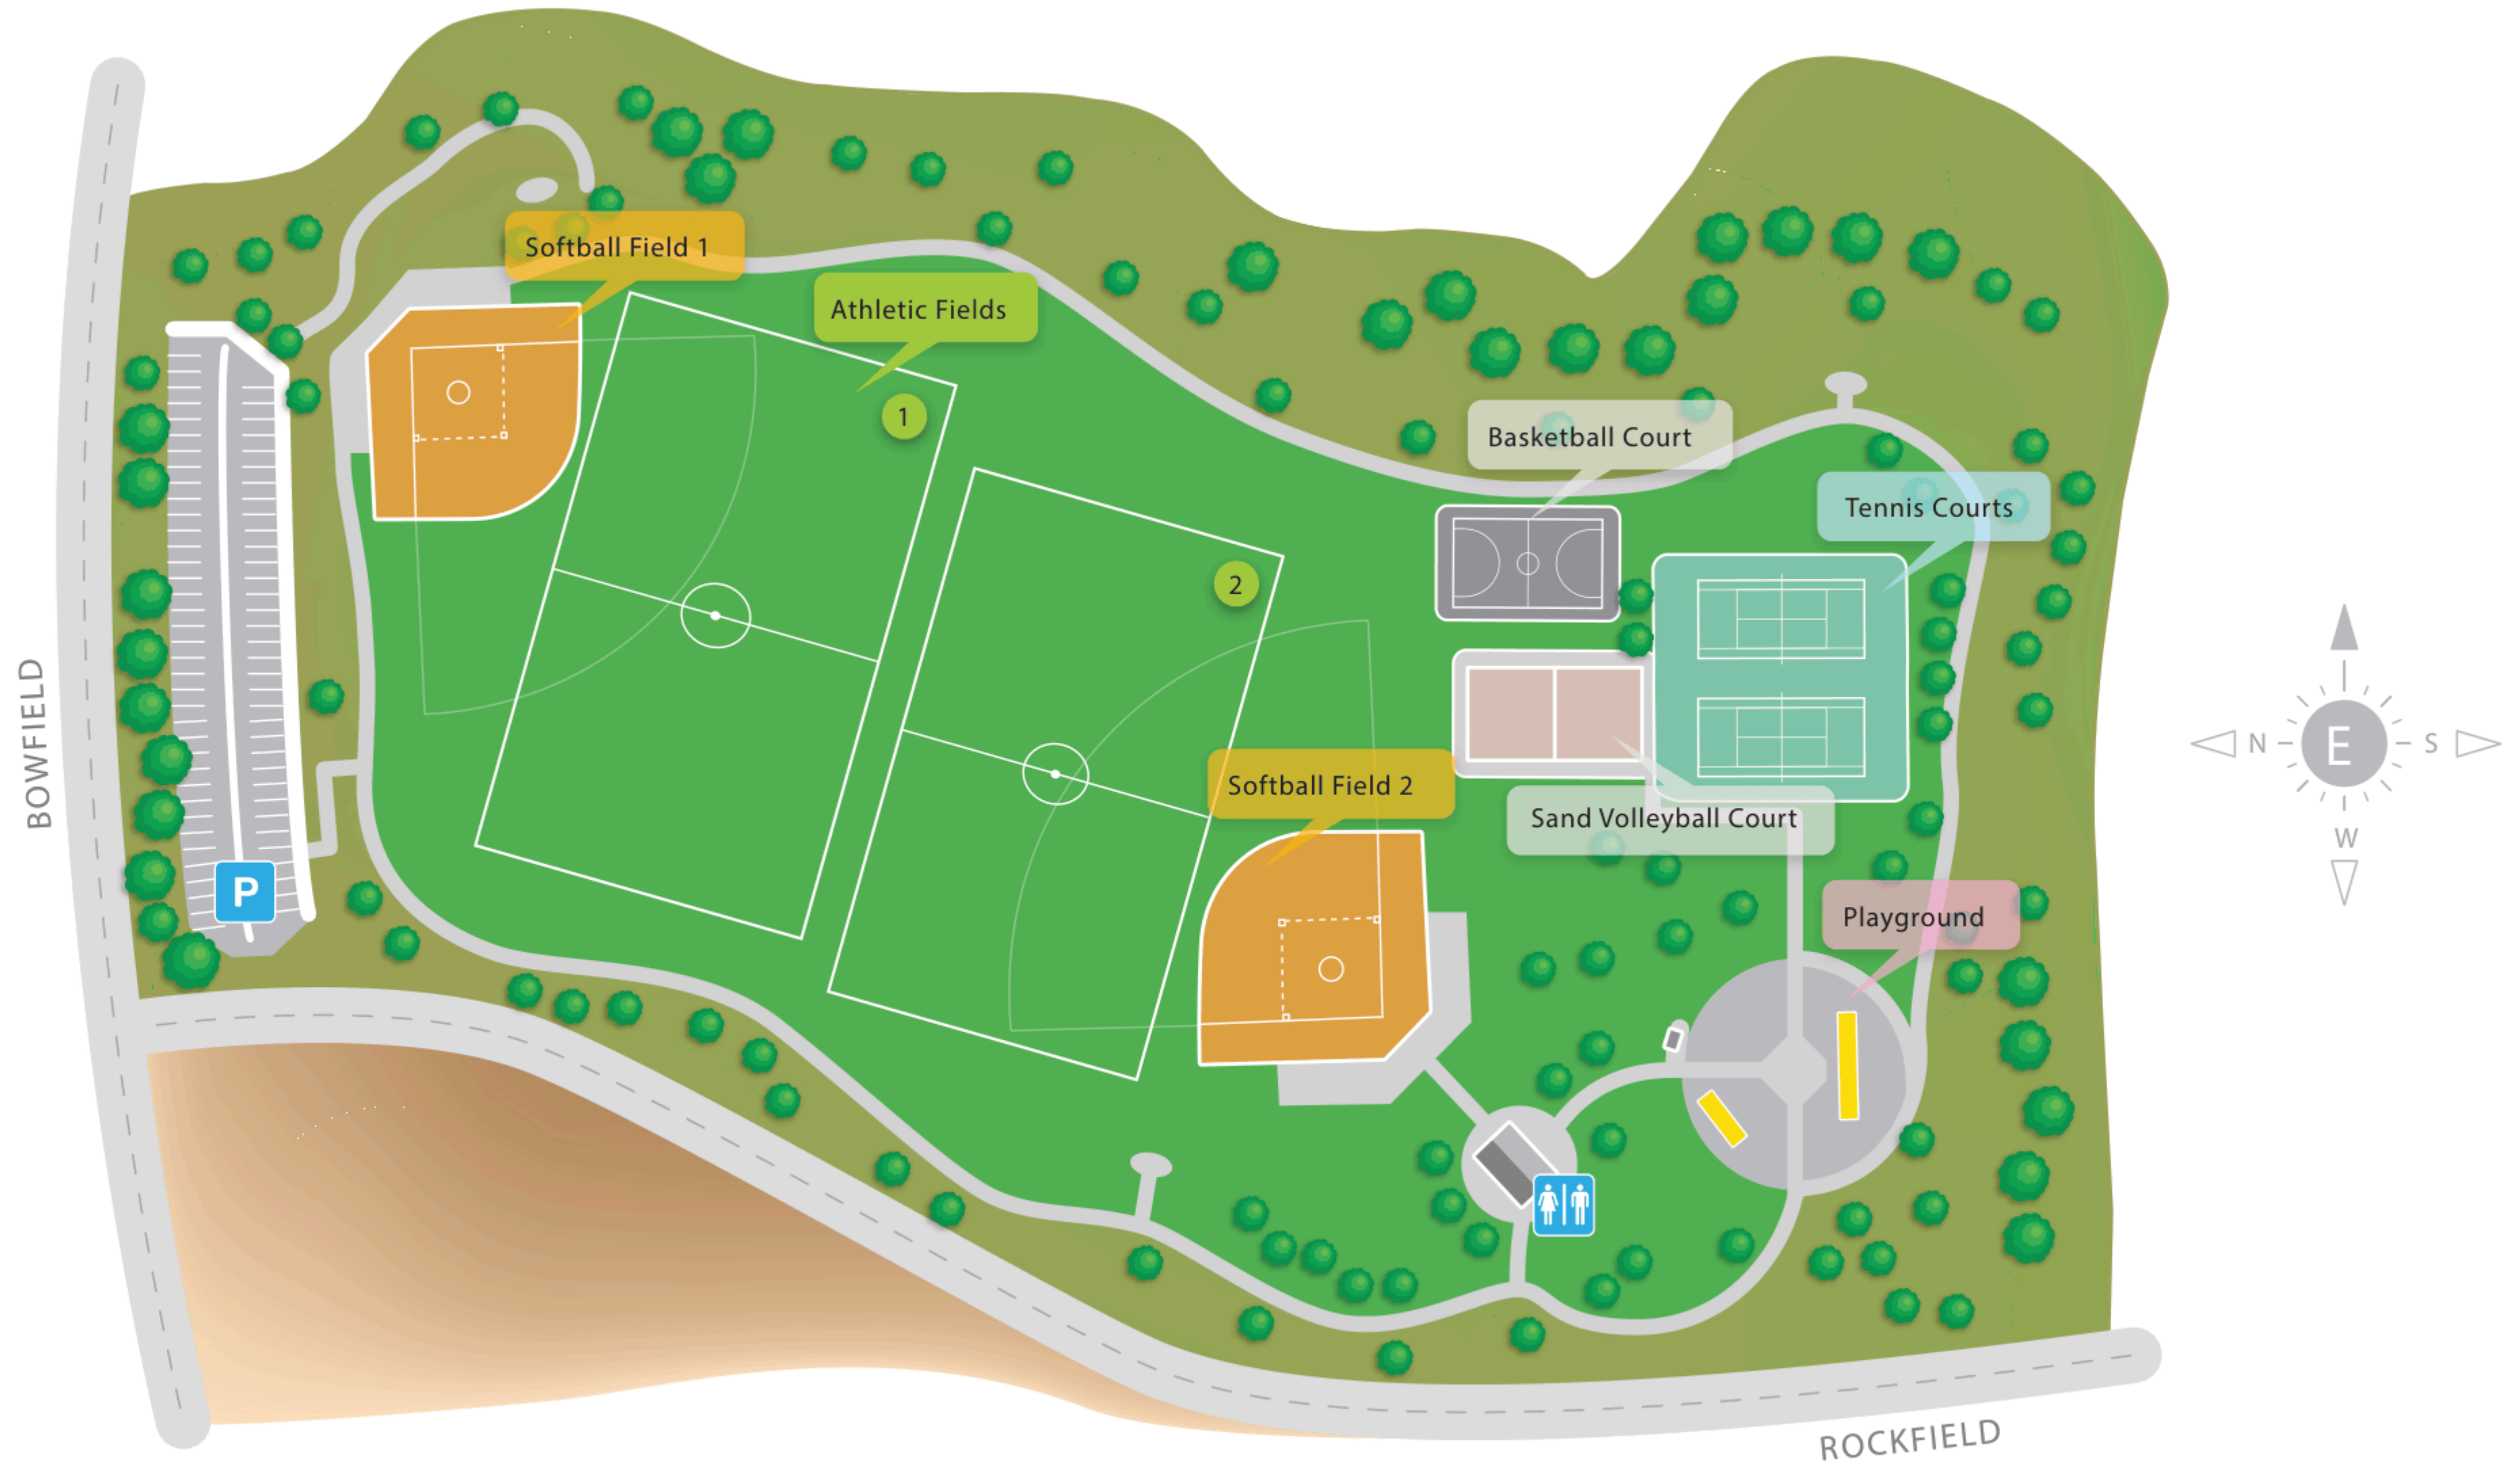

North Ranch Playfield

952 Rockfield Street, Thousand Oaks, CA 91362

(101 Freeway, exit Lindero Canyon, north)

For Outdoor Reservation Inquiries Call (805) 495-6471

Reservable Outdoor Areas

Lighted Fields

Athletic Fields 1 & 2

Softball Fields 1 & 2