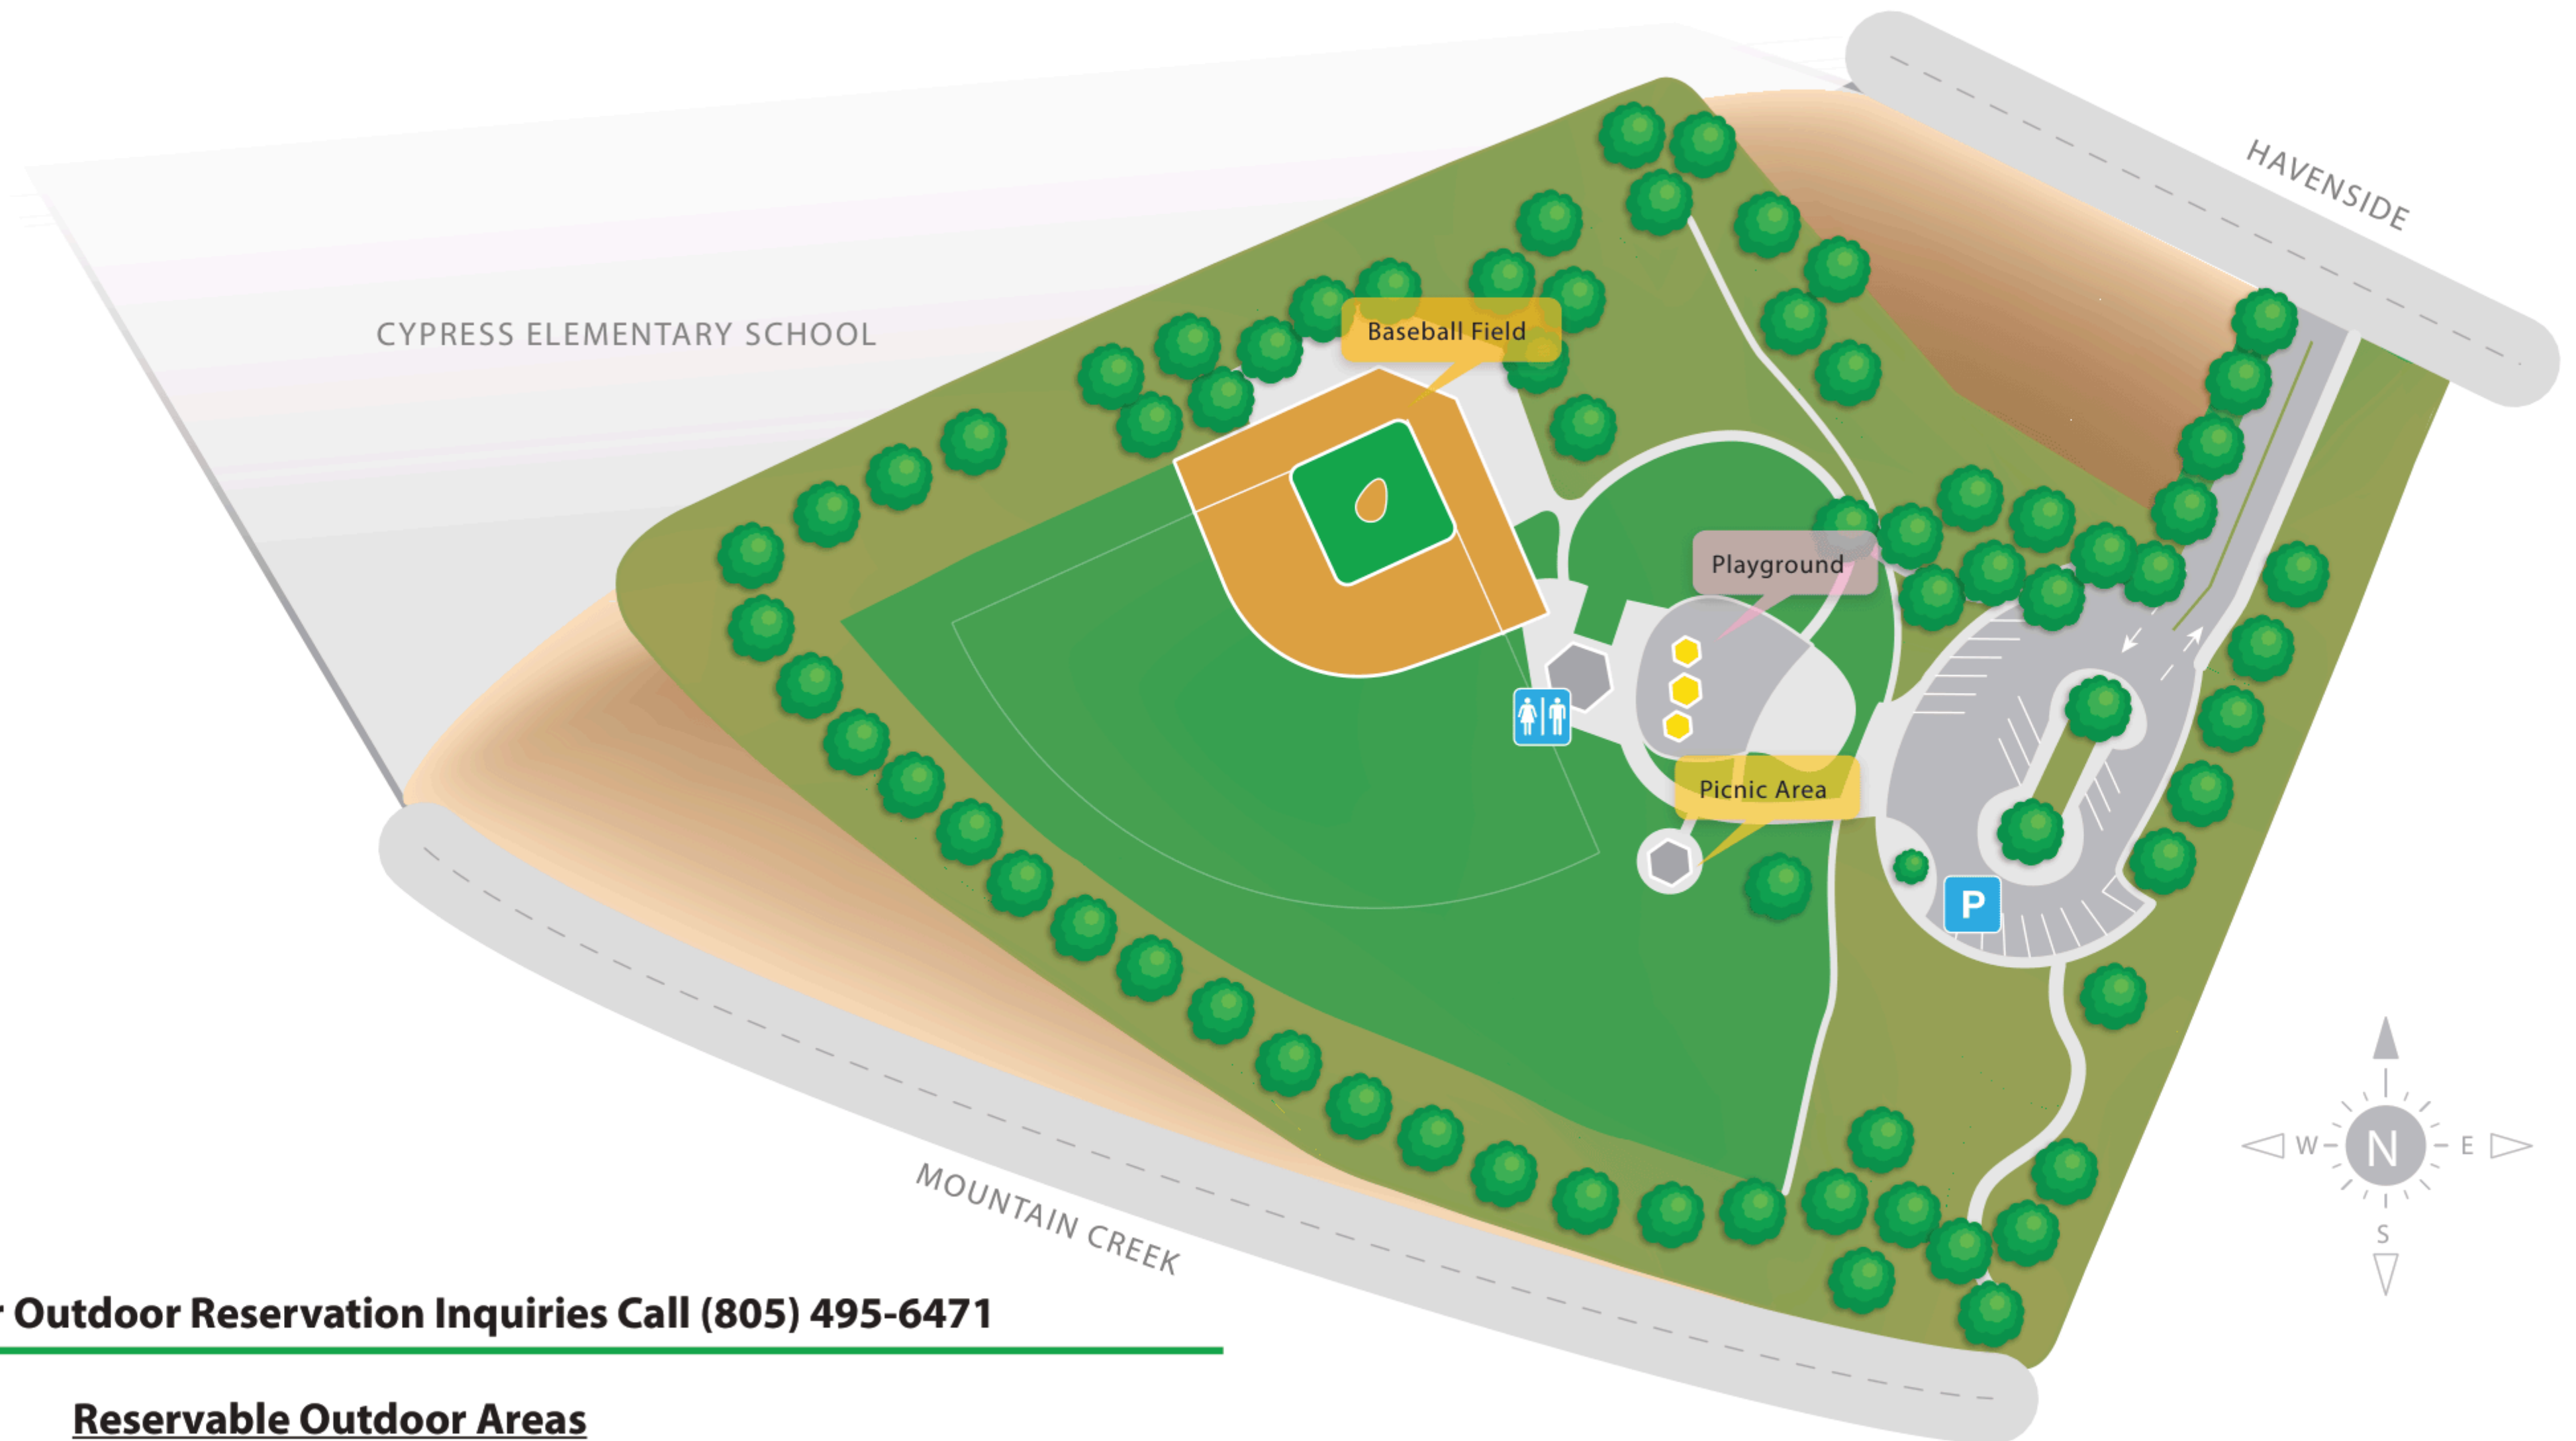

Cypress Park

469 1/2 S. Havenside Avenue, Newbury Park, CA 91320

For Outdoor Reservation Inquiries Call (805) 495-6471

Reservable Outdoor Areas

Baseball Field