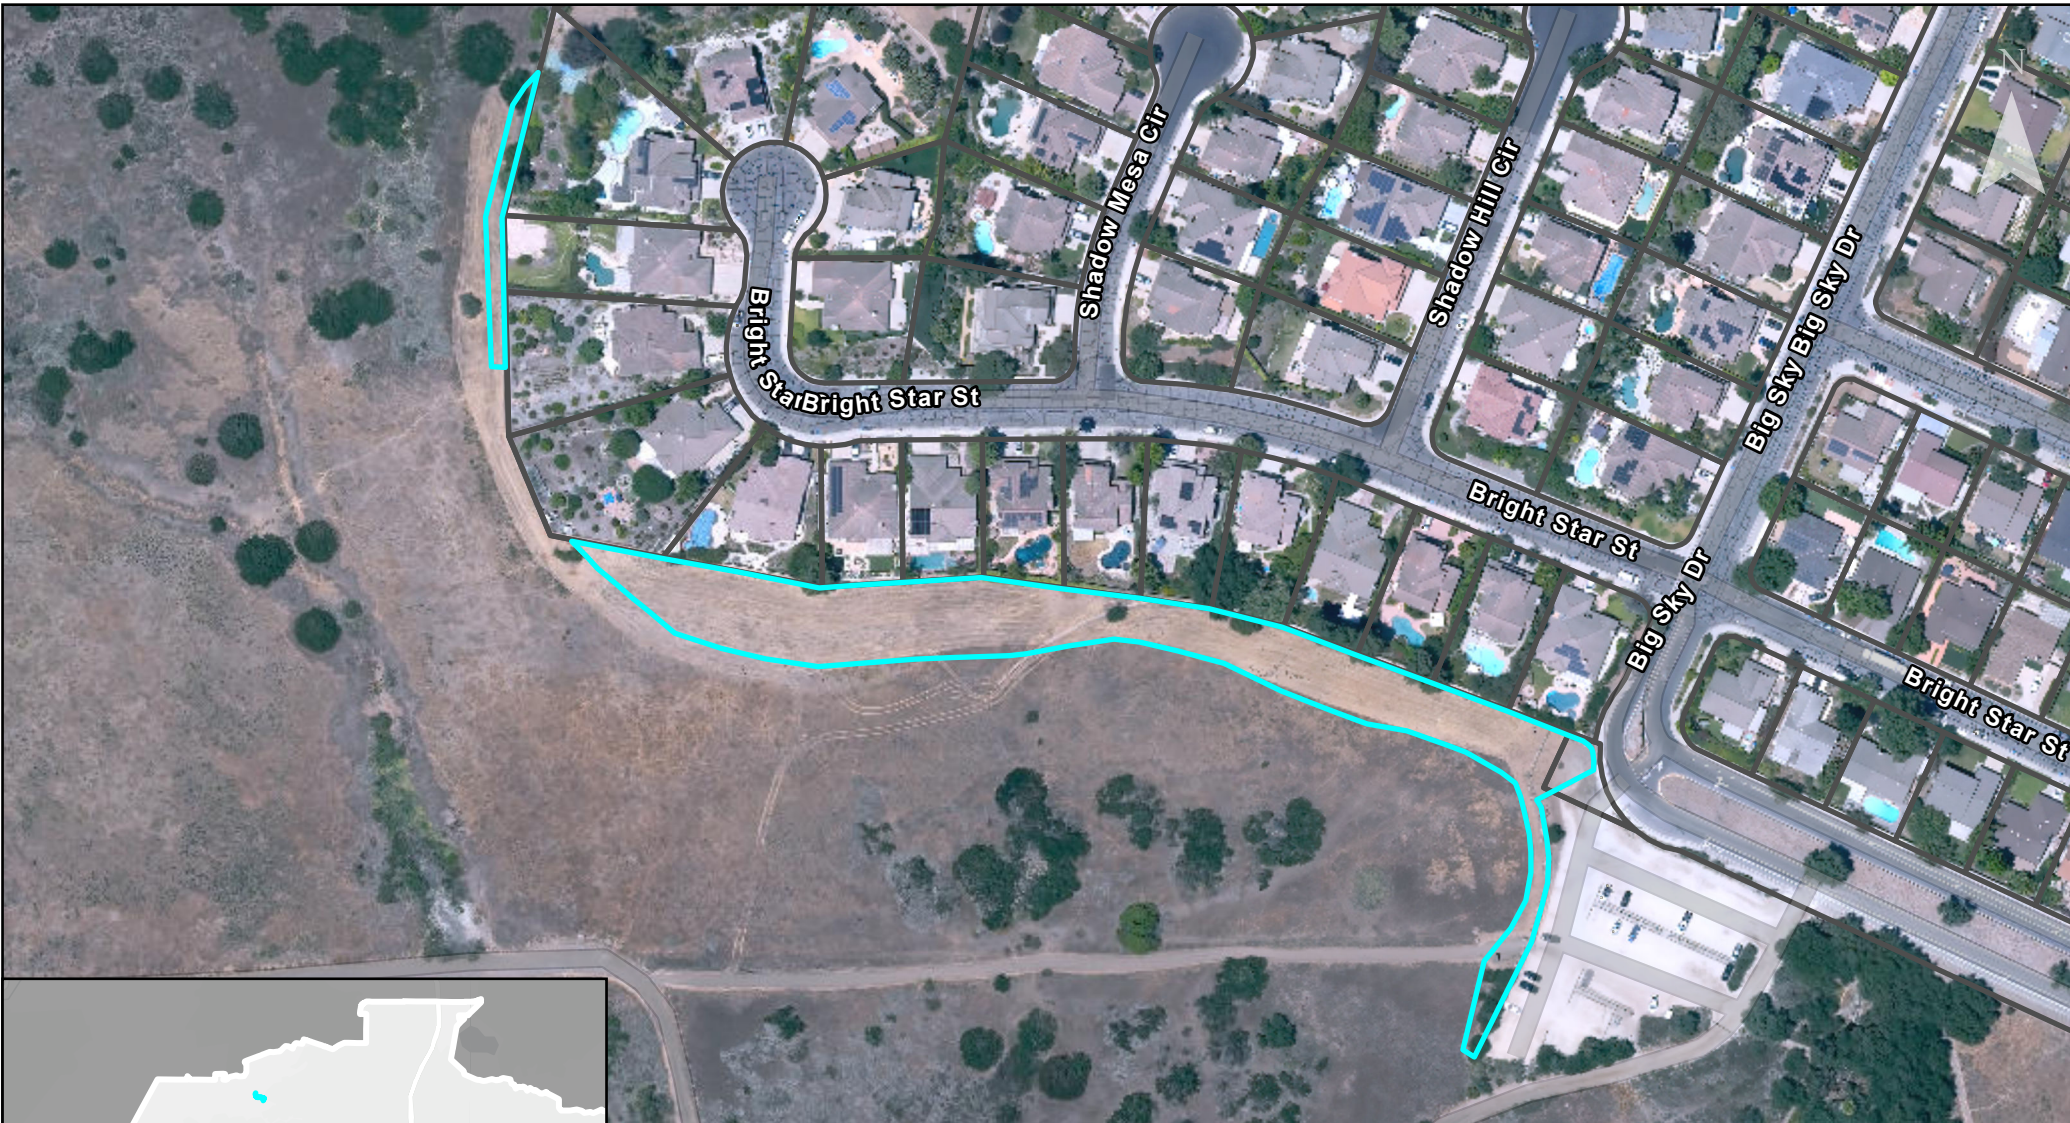

COSCA/CRPD Weed Abatement Contract

Area ID Number: 38

COSCA
 Parcels

APN: 520030040
Name: WWD Front Lot
SQFT: 55,762