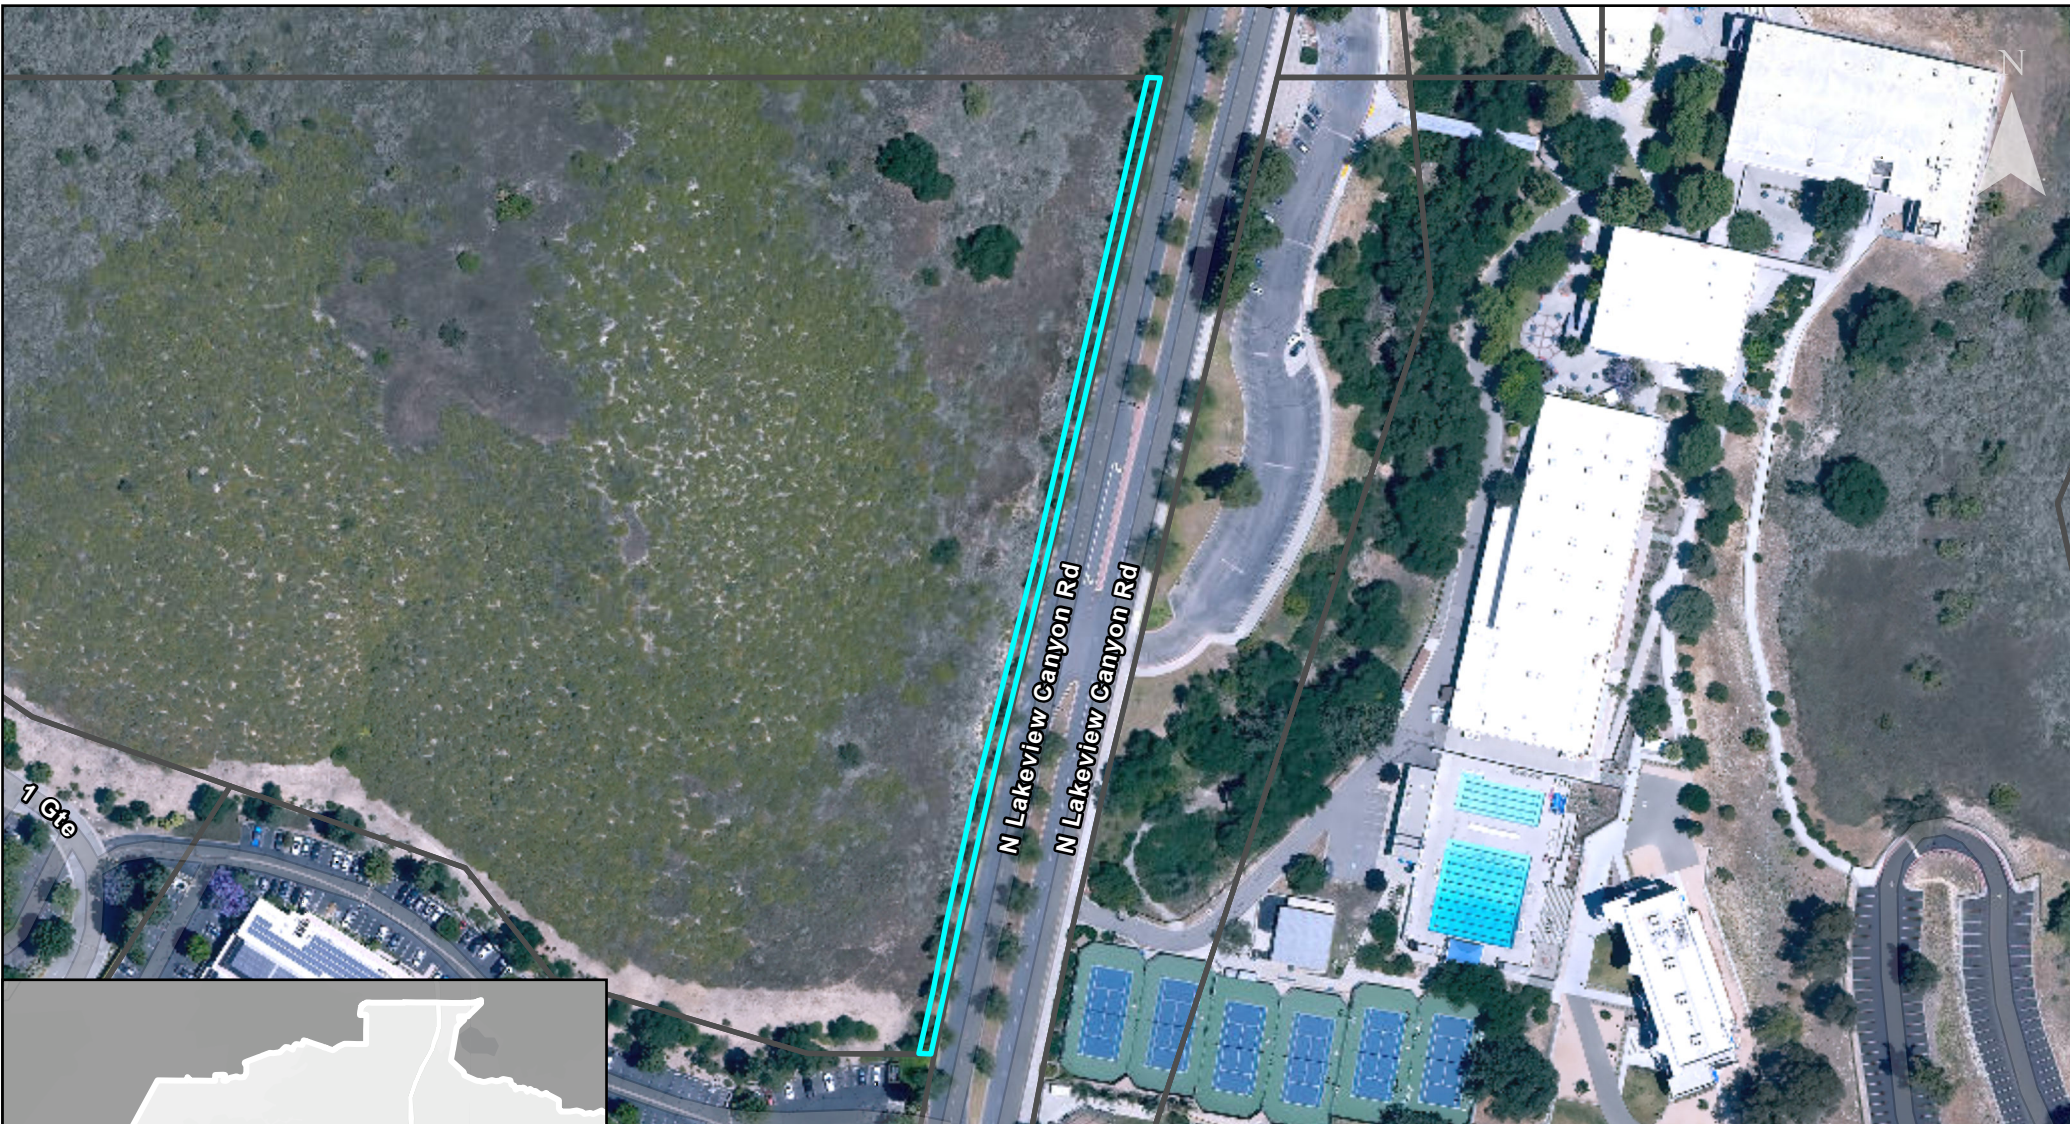

COSCA/CRPD Weed Abatement Contract

Area ID Number: 5

-  COSCA
-  Parcels

APN: 680023074
Name: Via Merida East
SQFT: 73,636

COSCA/CRPD Weed Abatement Contract

Area ID Number: 6

 COSCA
 Parcels

APN: 680023075
Name: Via Merida West
SQFT: 46,756

COSCA/CRPD Weed Abatement Contract

Area ID Number: 7

-  COSCA
-  Parcels

APN: 680005258
Name: Via Colinas
SQFT: 90,847

COSCA/CRPD Weed Abatement Contract

Area ID Number: 8

-  COSCA
-  Parcels

APN: 680005257
Name: Skelton Canyon
SQFT: 18,501

COSCA/CRPD Weed Abatement Contract

Area ID Number: 9

1 Cte

N Lakeview Canyon Rd
N Lakeview Canyon Rd

Thousand
Oaks

Agon
Hil

-  COSCA
-  Parcels

APN: 680023058
Name: Lakeview
SQFT: 9,292