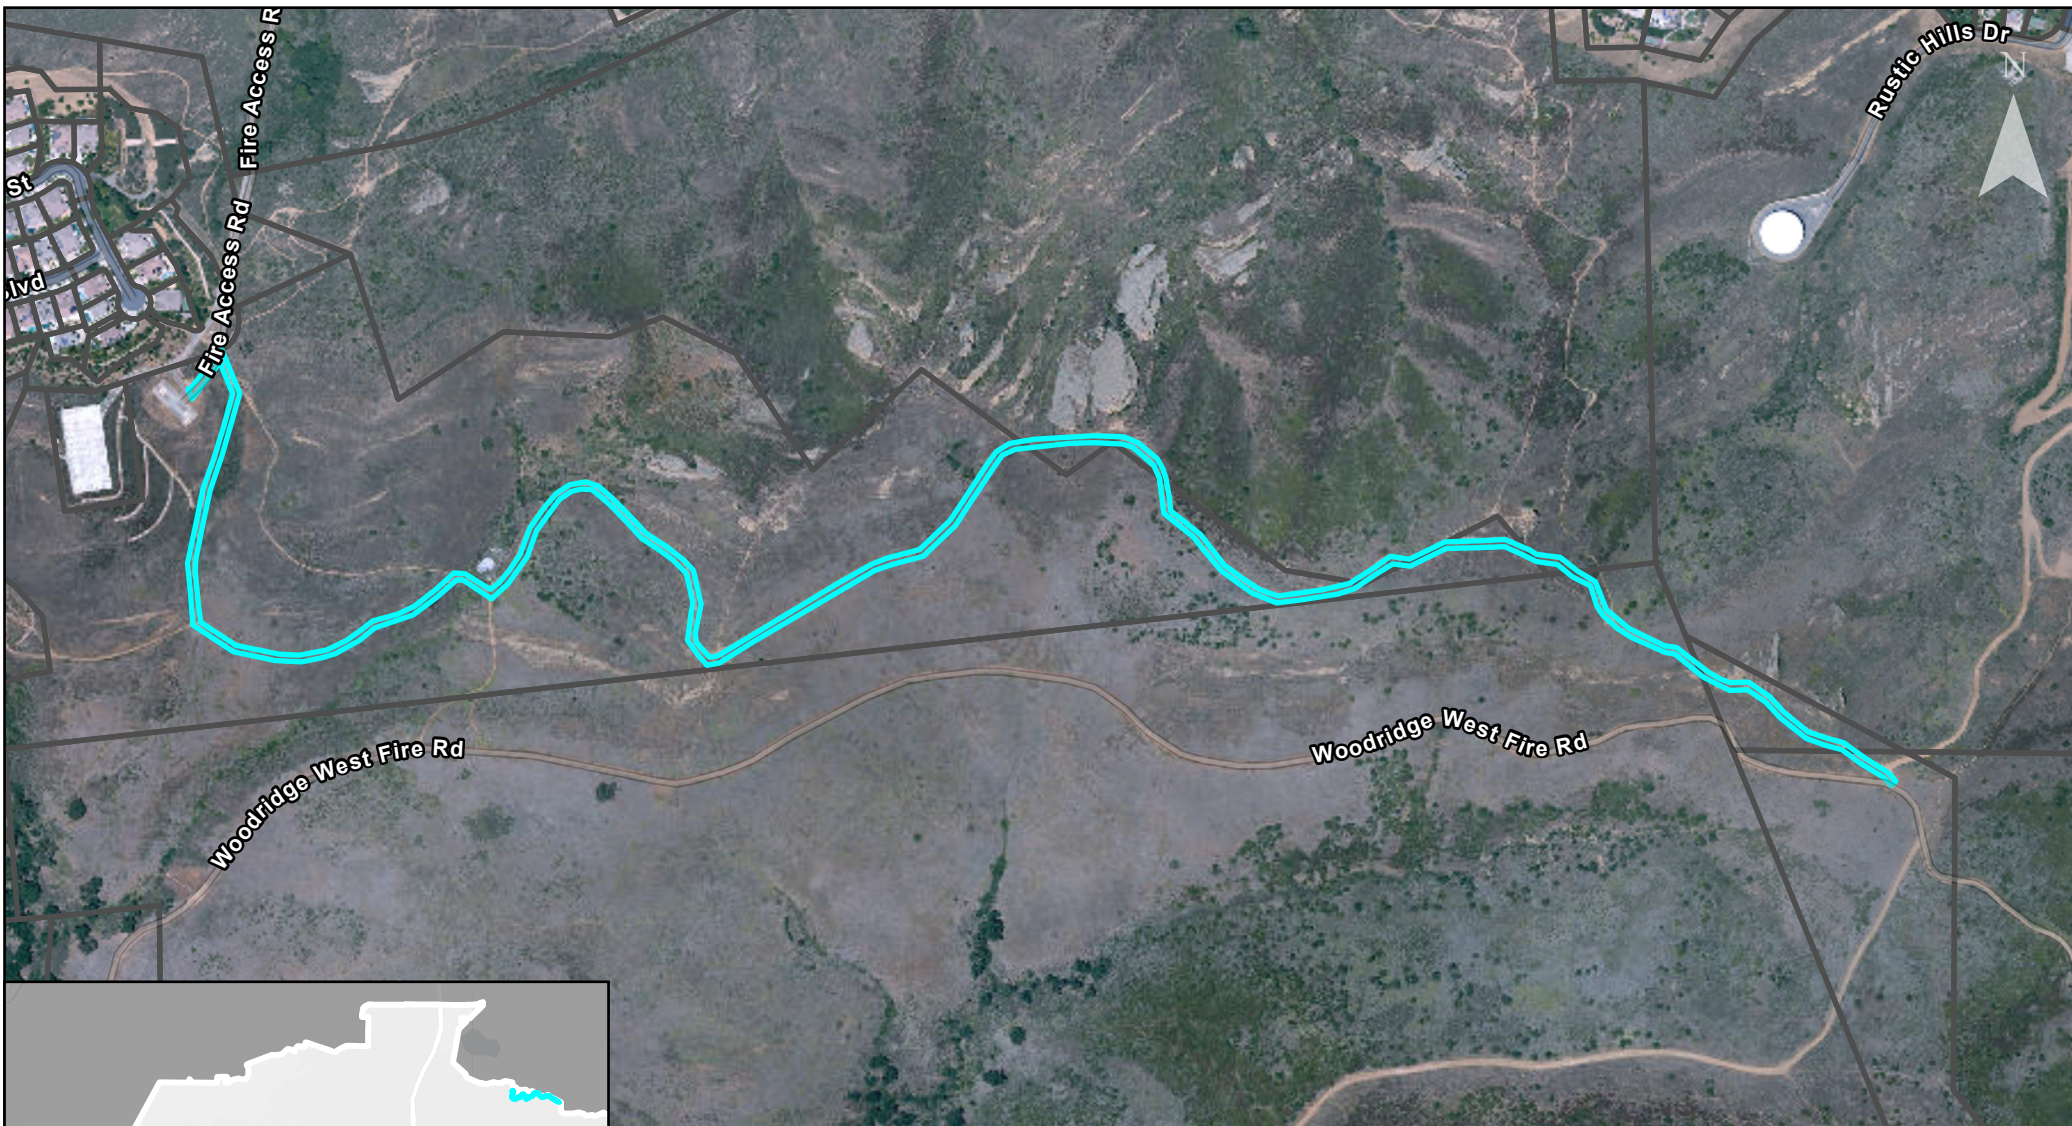

COSCA/CRPD Weed Abatement Contract

Area ID Number: 1

 COSCA
 Parcels

APN: 597001001
Name: Sharktooth_Ridge
SQFT: 158,909

COSCA/CRPD Weed Abatement Contract

Area ID Number: 2

-  COSCA
-  Parcels

APN: 569007054
Name: Lang Ranch Parkway
SQFT: 26,291

COSCA/CRPD Weed Abatement Contract

Area ID Number: 3

-  COSCA
-  Parcels

APN: 595012012
Name: Sunset Hills Trail
SQFT: 8,393

COSCA/CRPD Weed Abatement Contract

Area ID Number: 4

-  COSCA
-  Parcels

APN: 690034020
Name: Miller Ranch
SQFT: 2,462