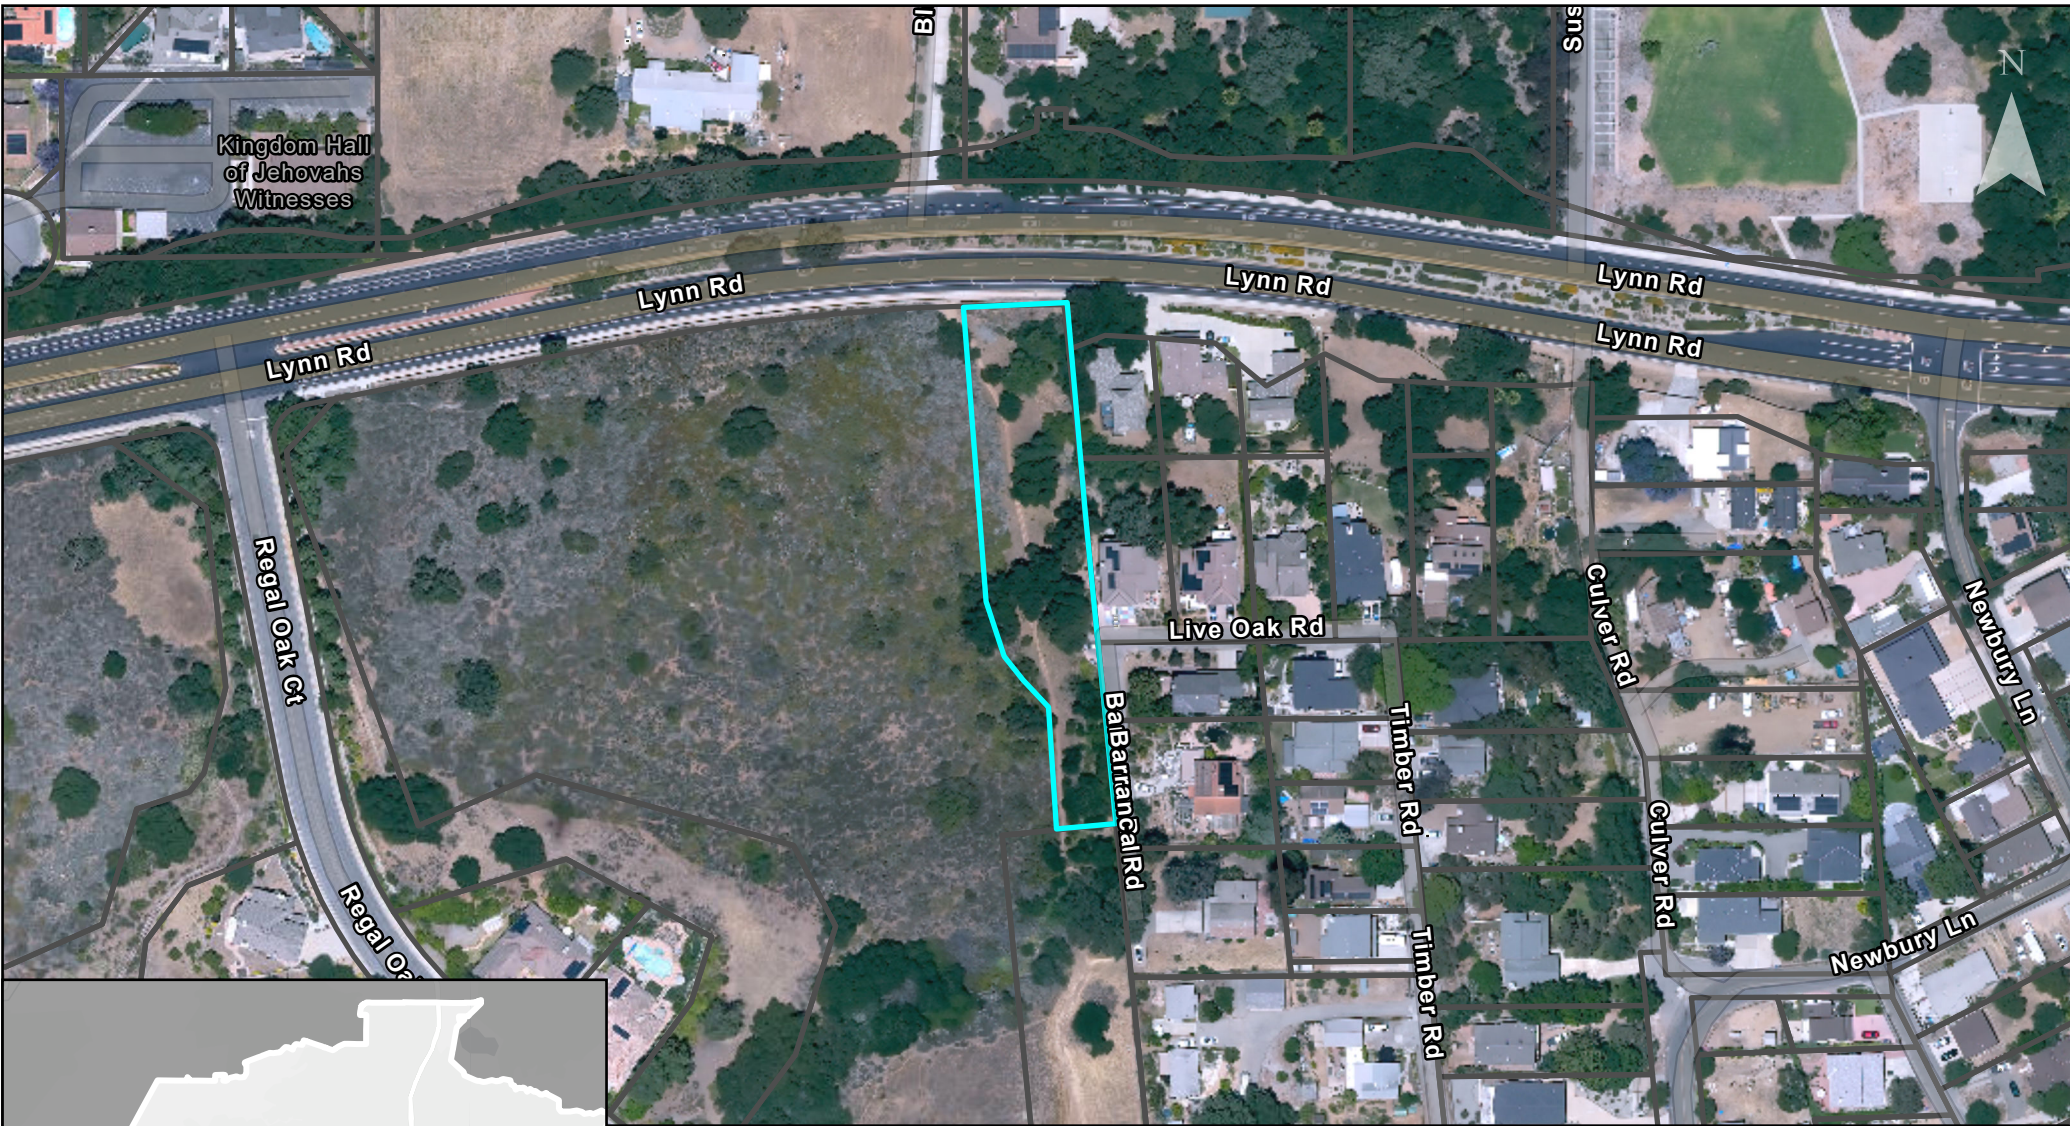

COSCA/CRPD Weed Abatement Contract

Area ID Number: 27

-  COSCA
-  Parcels

APN: 5970020025
Name: Windmist
SQFT: 5,392

COSCA/CRPD Weed Abatement Contract

Area ID Number: 28

Kingdom Hall
of Jehovahs
Witnesses

 COSCA
 Parcels