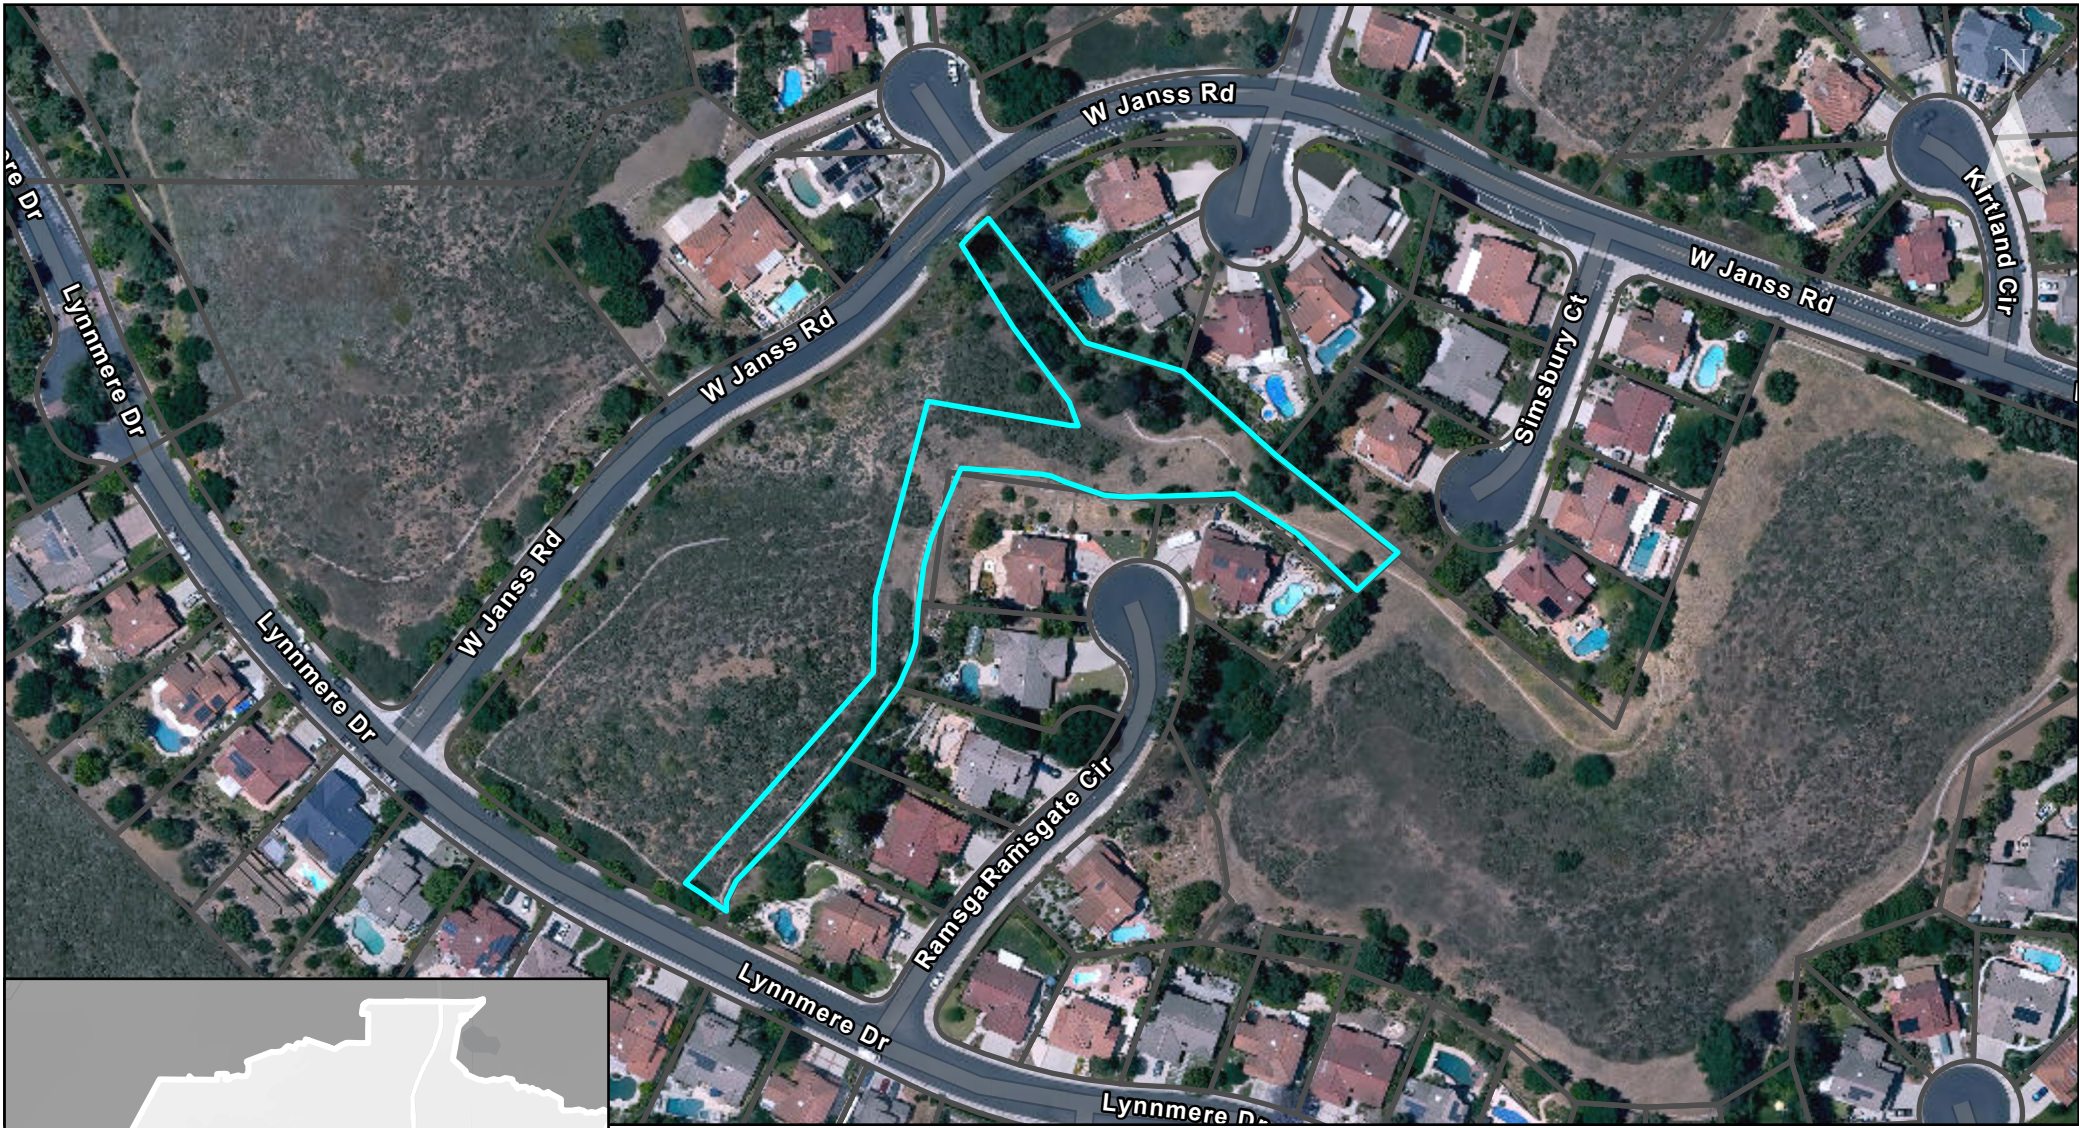

COSCA/CRPD Weed Abatement Contract

Area ID Number: 36

 COSCA
 Parcels

APN: 552013011
Name: Stonehill
SQFT: 65,946

COSCA/CRPD Weed Abatement Contract

Area ID Number: 37

-  COSCA
-  Parcels

APN: 552006108
Name: Janss-Lynnmere
SQFT: 49,680