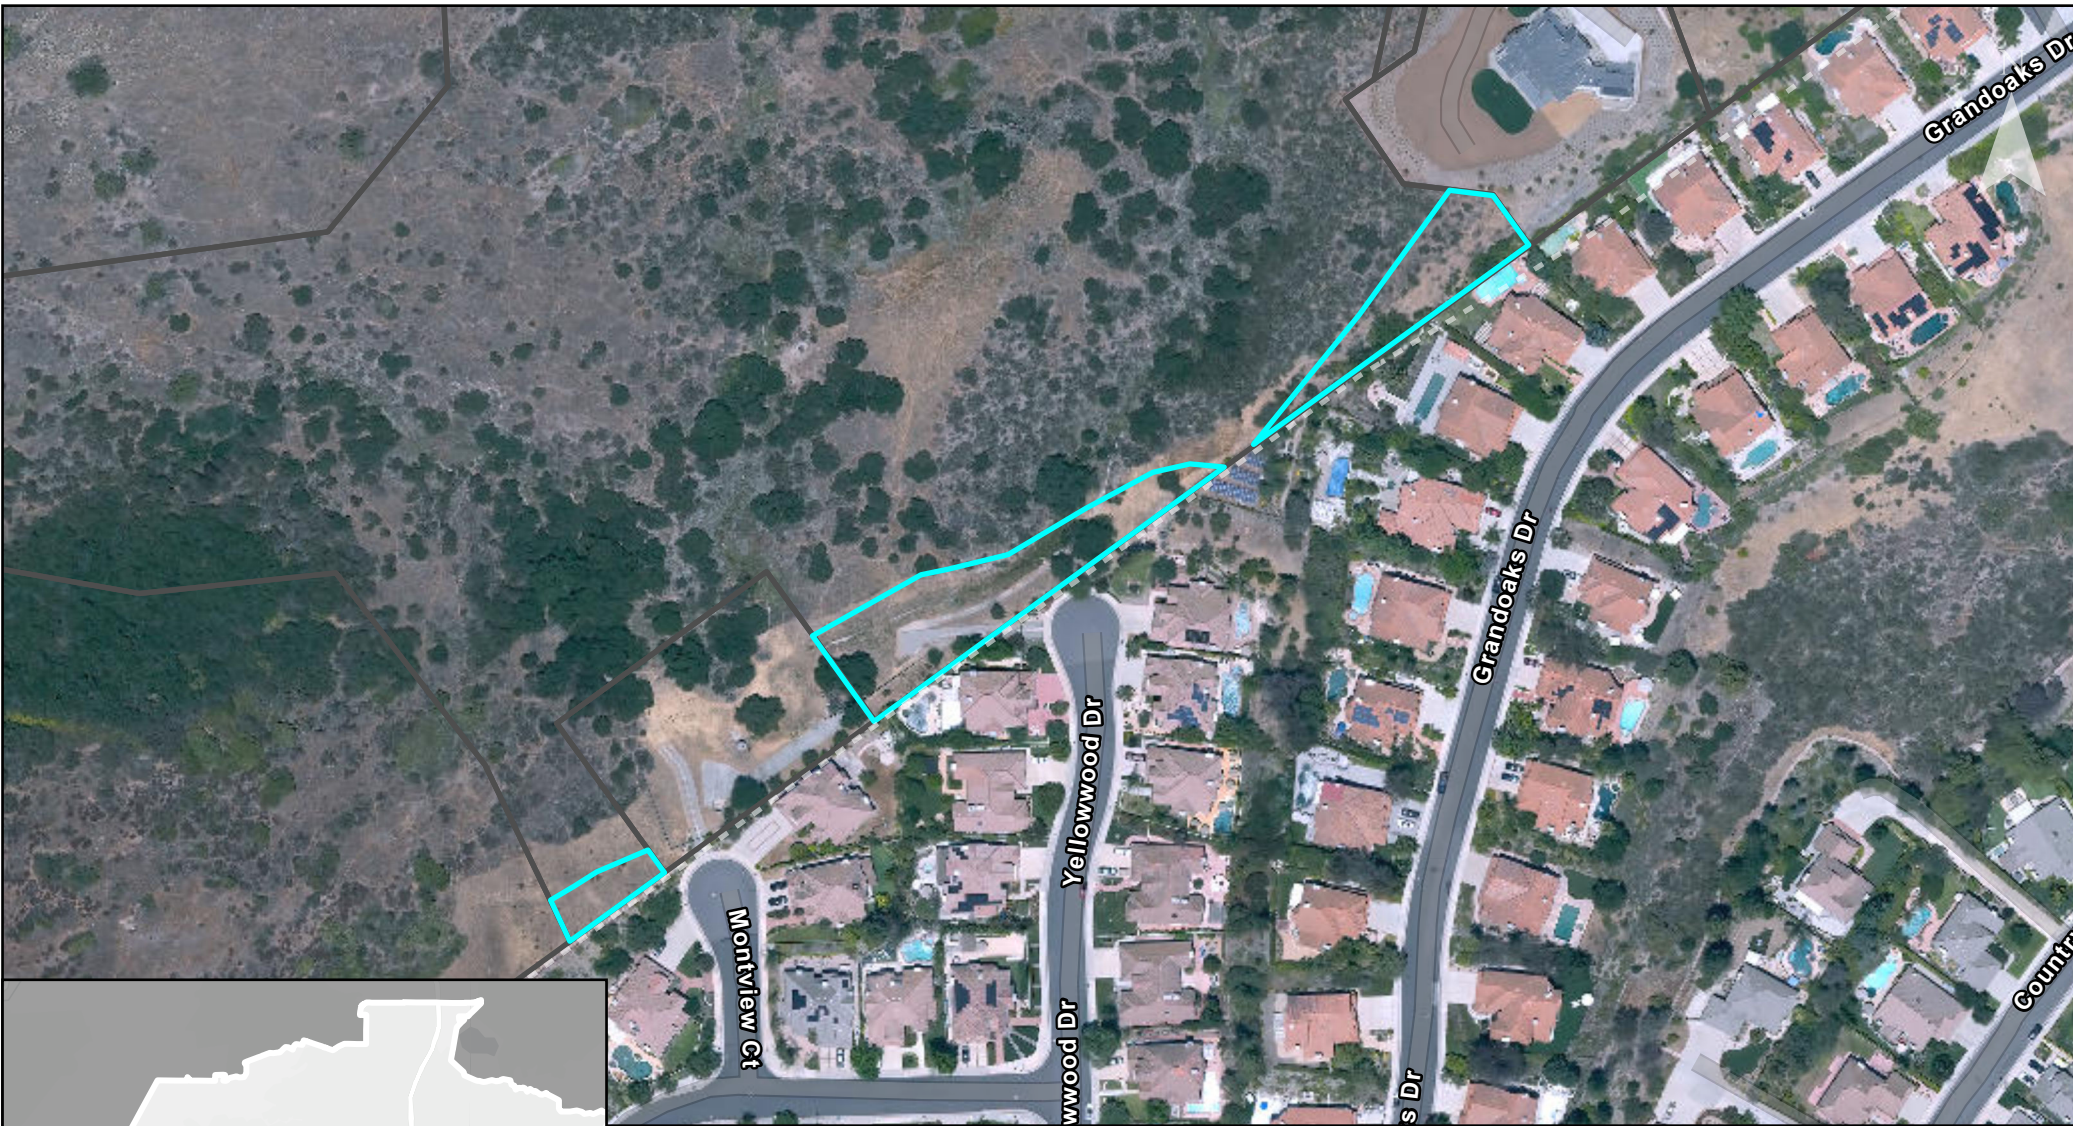

COSCA/CRPD Weed Abatement Contract

Area ID Number: 5

-  COSCA
-  Parcels

APN: 680023074
Name: Via Merida East
SQFT: 73,636

COSCA/CRPD Weed Abatement Contract

Area ID Number: 6

 COSCA
 Parcels

APN: 680023075
Name: Via Merida West
SQFT: 46,756

COSCA/CRPD Weed Abatement Contract

Area ID Number: 9

1 Cte

N Lakeview Canyon Rd
N Lakeview Canyon Rd

Thousand
Oaks

Agon
Hil

-  COSCA
-  Parcels

APN: 680023058
Name: Lakeview
SQFT: 9,292

COSCA/CRPD Weed Abatement Contract

Area ID Number: 10

 COSCA
 Parcels

APN: 680003107
Name: Falling Star
SQFT: 4,389

COSCA/CRPD Weed Abatement Contract

Area ID Number: 11

 COSCA
 Parcels

APN: 664005017
Name: Montview
SQFT: 1,757

COSCA/CRPD Weed Abatement Contract

Area ID Number: 12

-  COSCA
-  Parcels

APN: 697019001
Name: Yellowwood
SQFT: 35,762

COSCA/CRPD Weed Abatement Contract

Area ID Number: 13

 COSCA
 Parcels

APN: 664004140
Name: Foothill
SQFT: 7,290