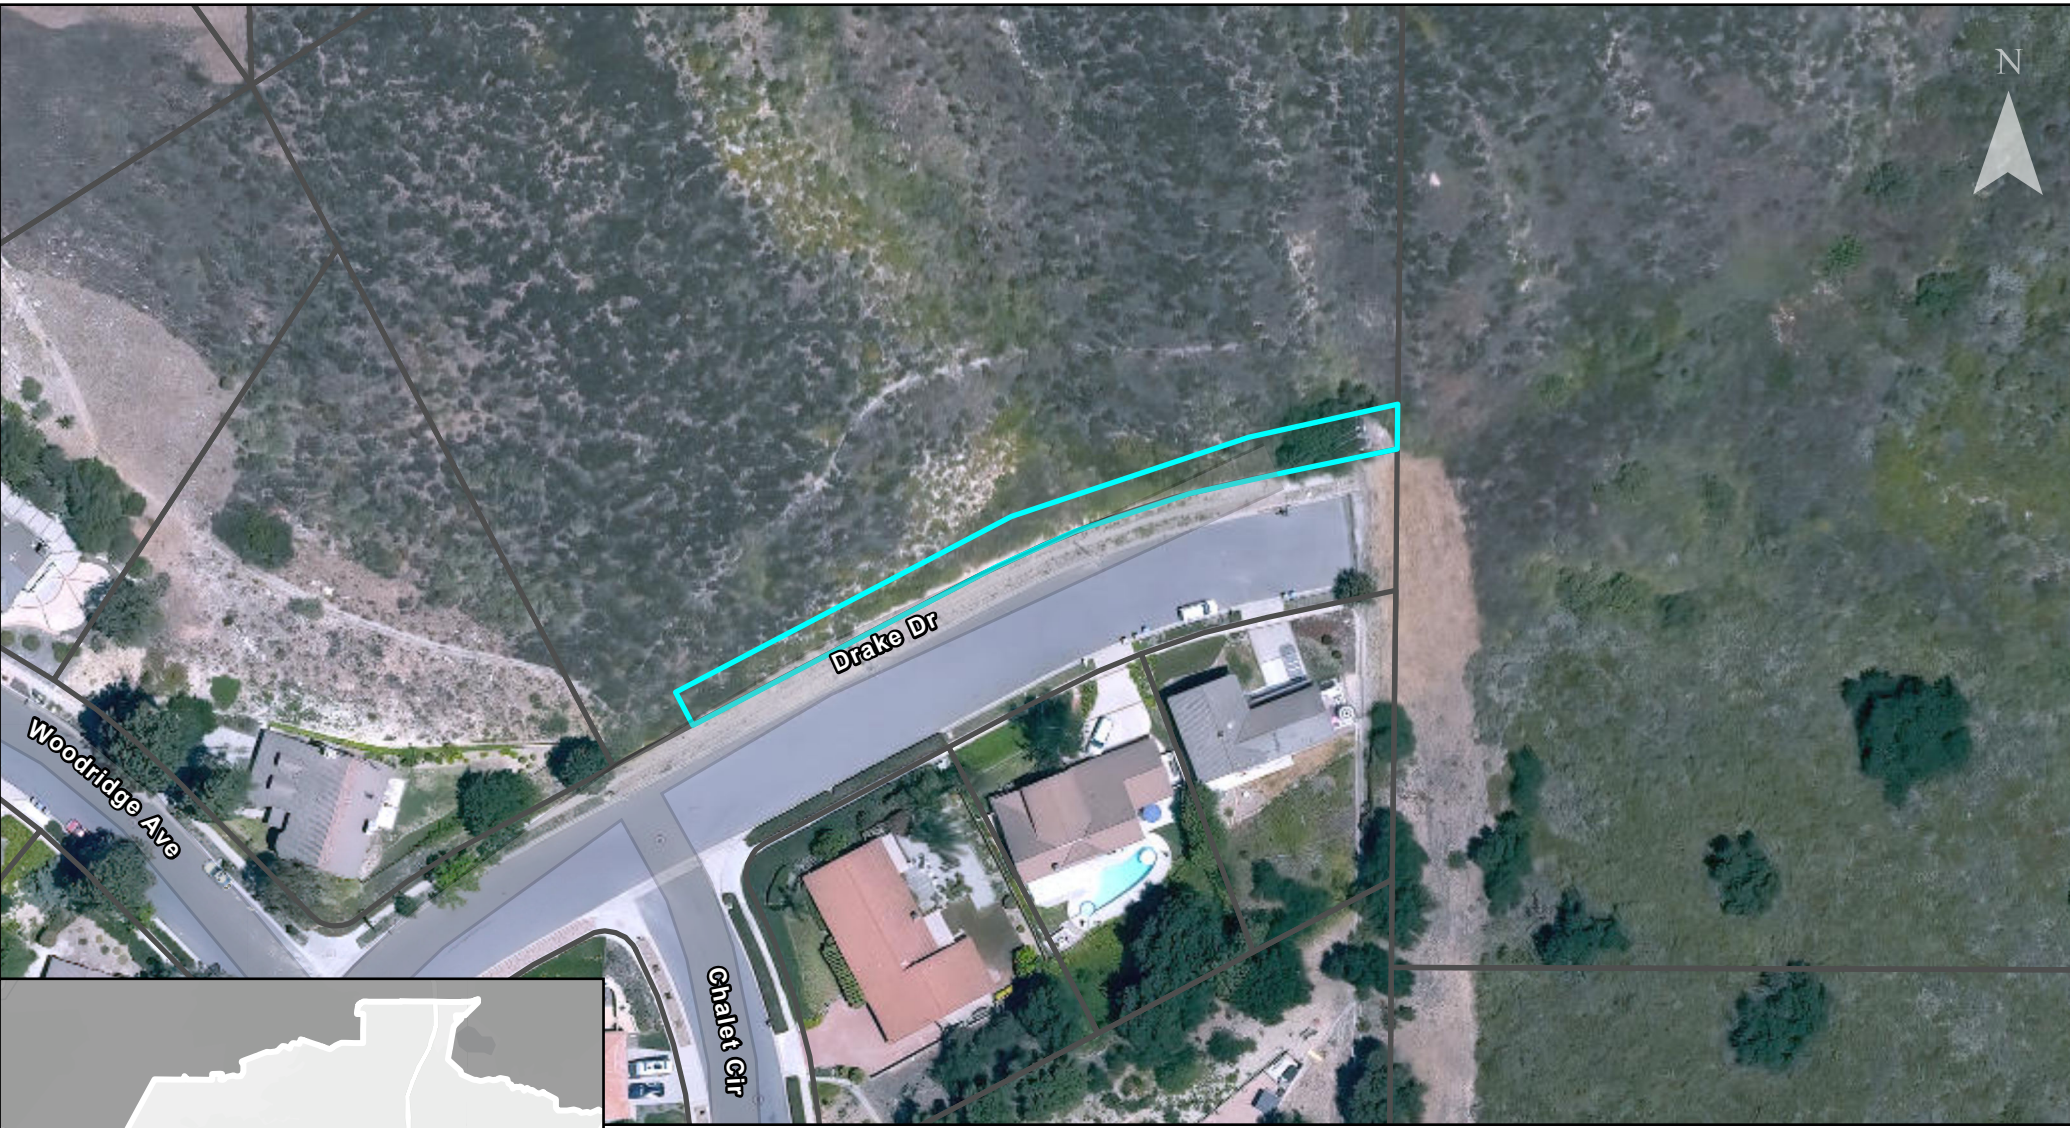

COSCA/CRPD Weed Abatement Contract

Area ID Number: 20

- COSCA
- Parcels

APN: 679019106
Name: Drake Roadside
SQFT: 5,534