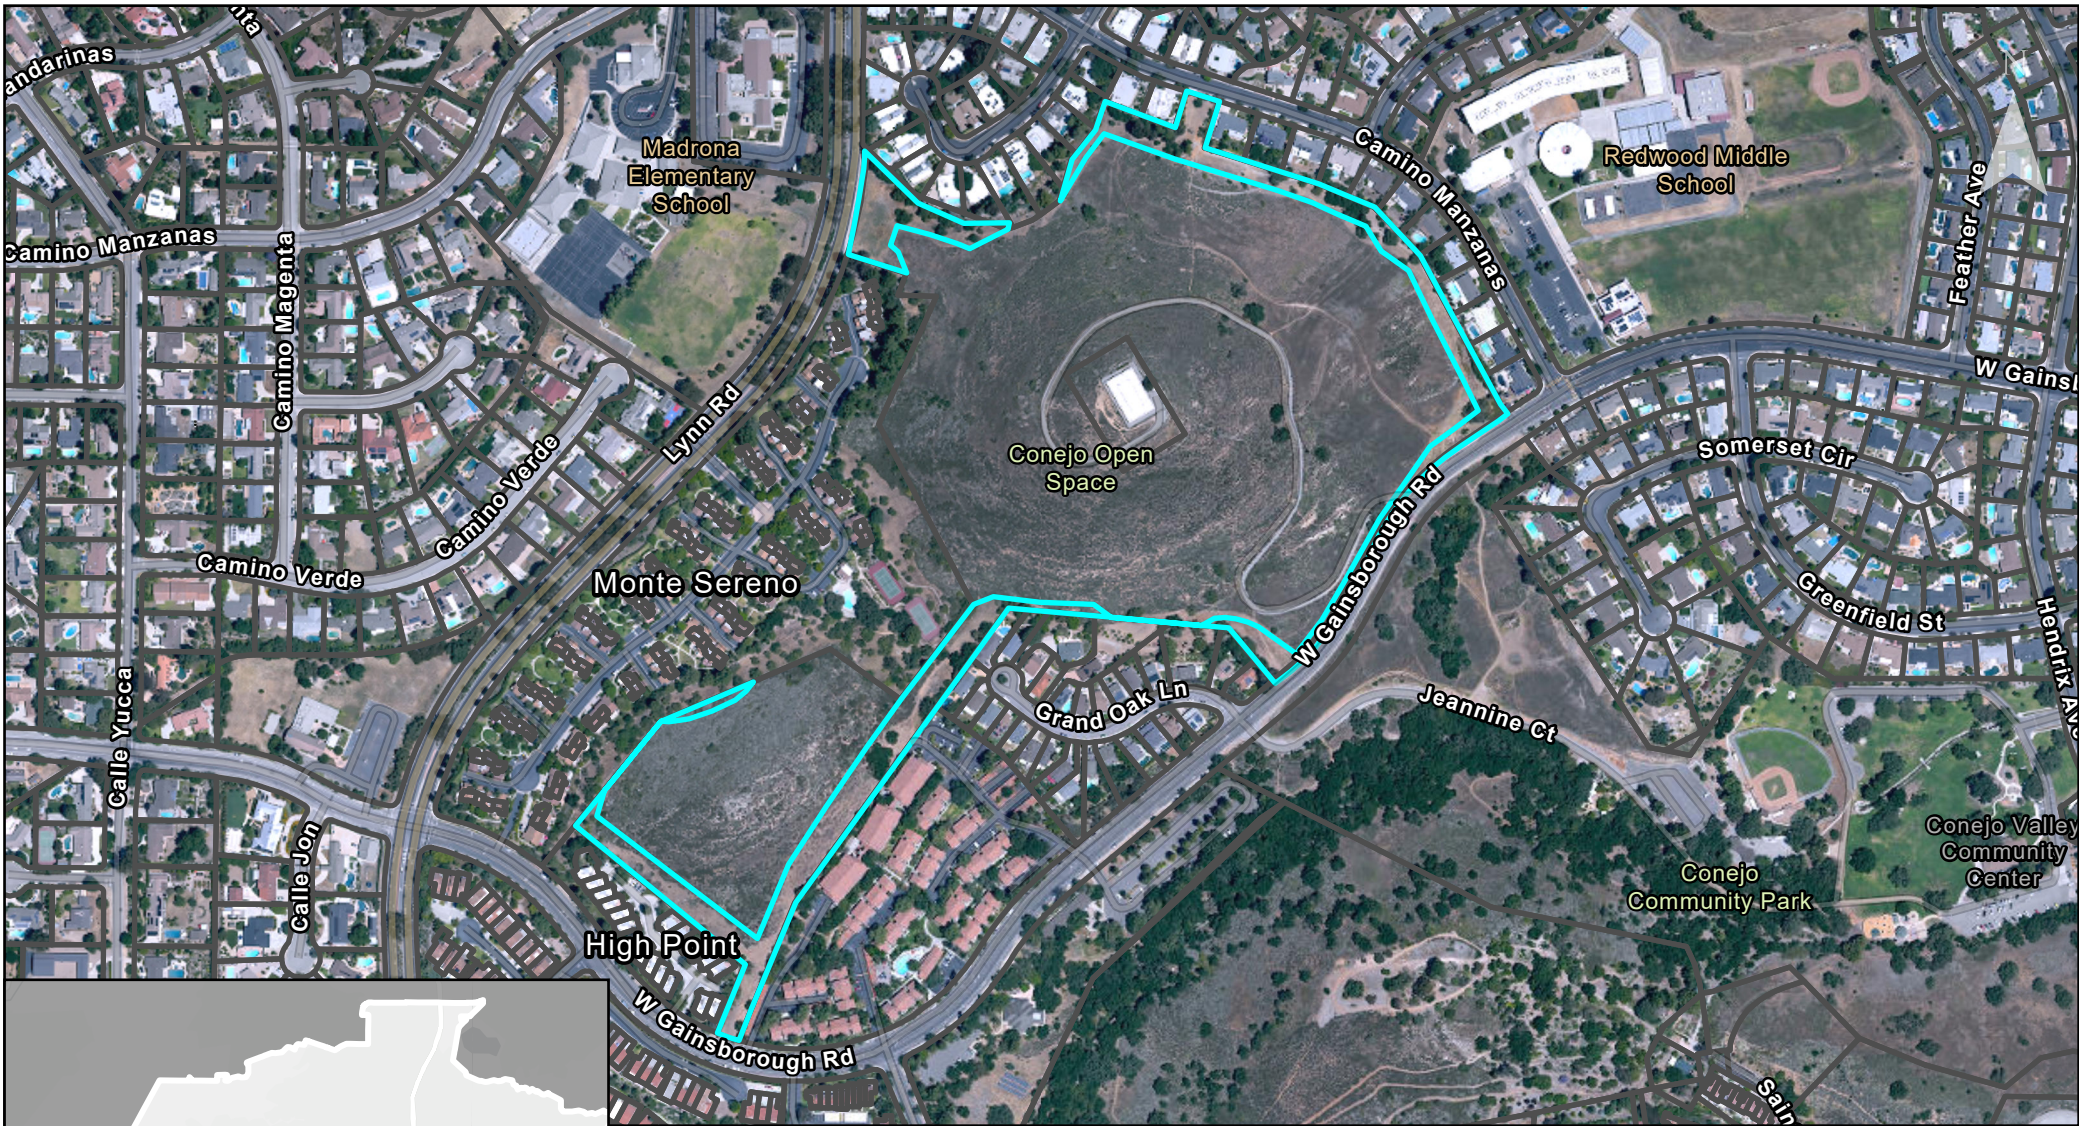

COSCA/CRPD Weed Abatement Contract

Area ID Number: 42

 COSCA
 Parcels

APN: 679020101
Name: Morrow Circle
SQFT: 94,981

COSCA/CRPD Weed Abatement Contract

Area ID Number: 43

 COSCA
 Parcels

APN: 524009008
Name: Tarantula Hill
SQFT: 325,982

COSCA/CRPD Weed Abatement Contract

Area ID Number: 44

-  COSCA
-  Parcels

APN: 519018155
Name: Verde Vista
SQFT: 74,440

COSCA/CRPD Weed Abatement Contract

Area ID Number: 45

 COSCA
 Parcels

APN: 234036016
Name: End of Old Conejo
SQFT: 22,796