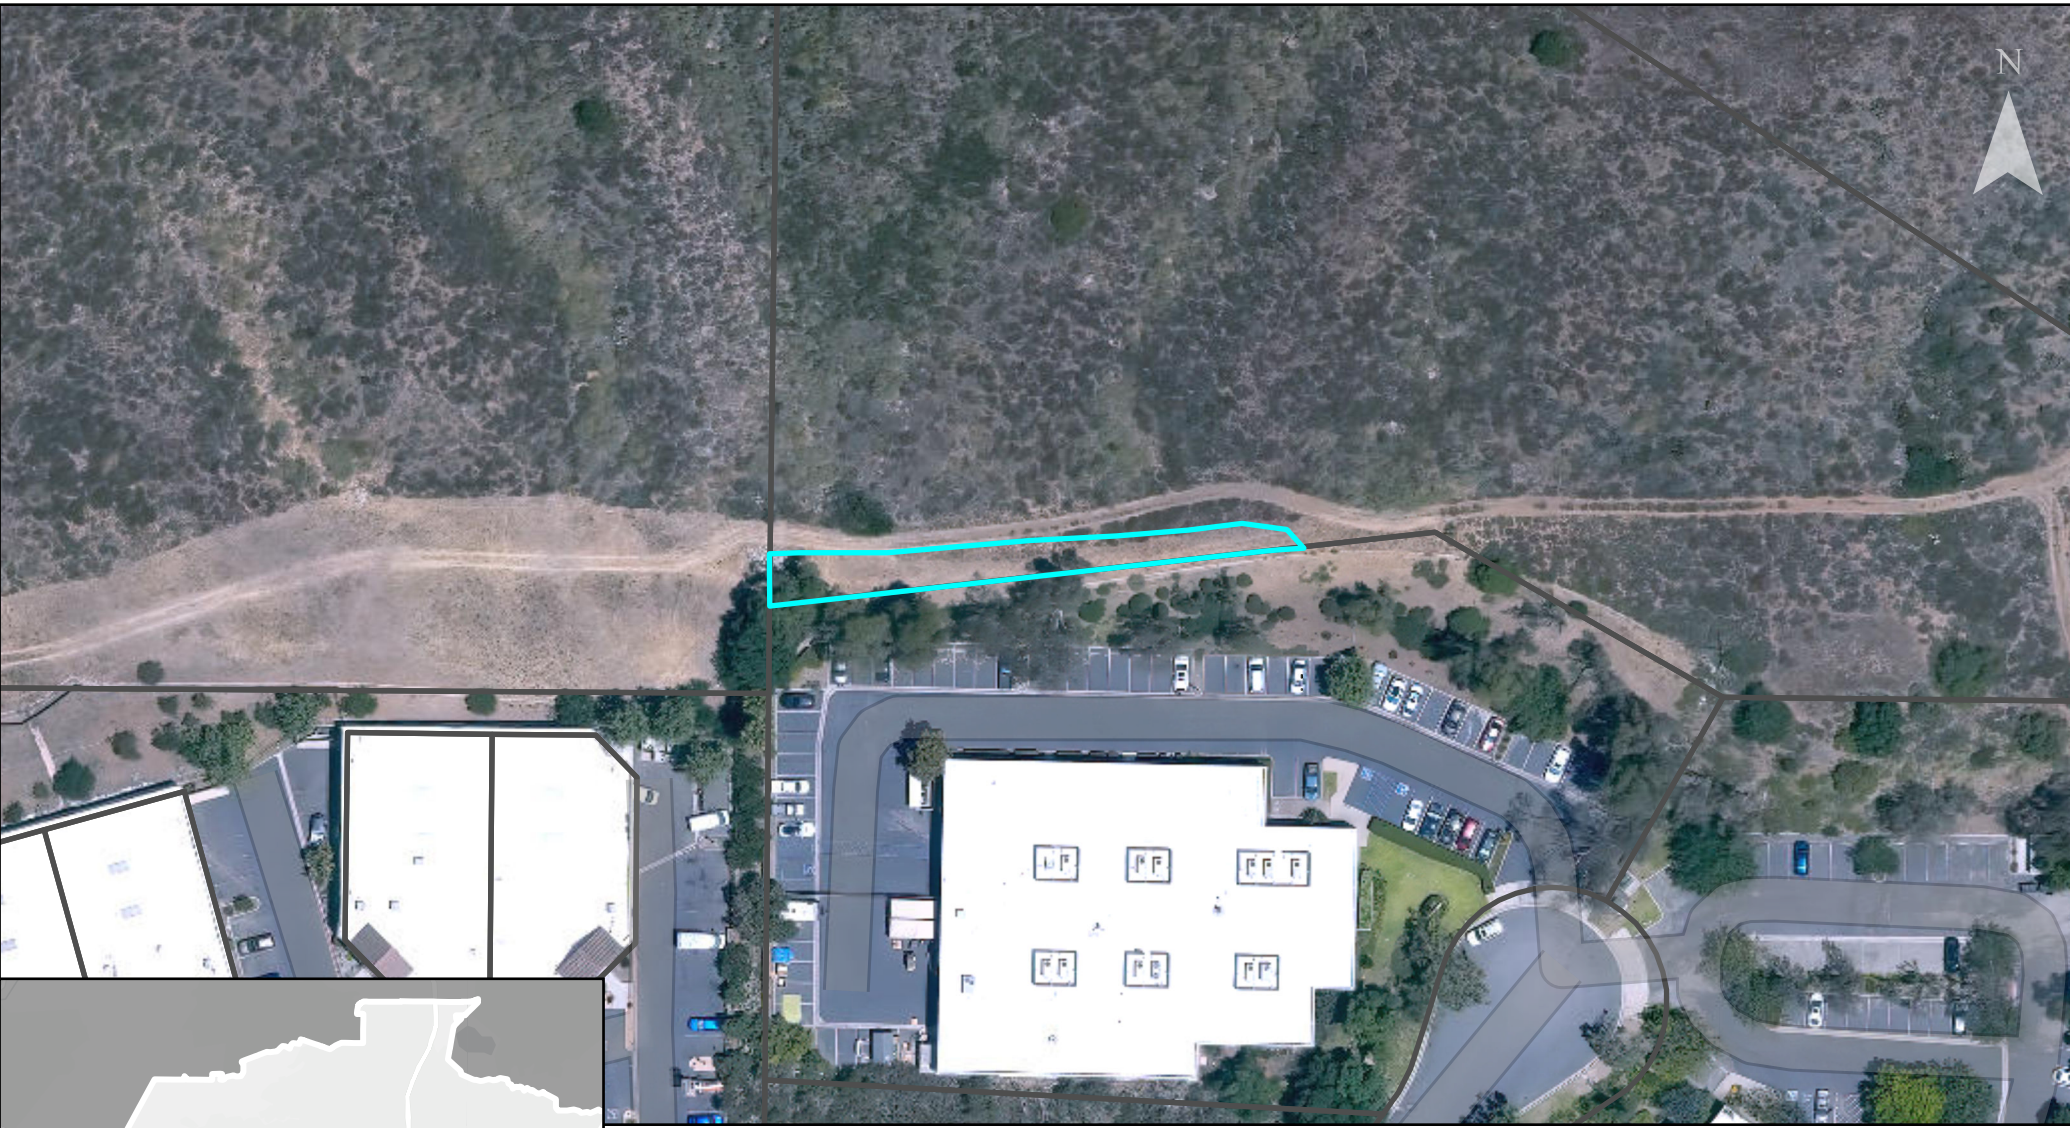

COSCA/CRPD Weed Abatement Contract

Area ID Number: 29

COSCA
 Parcels

APN: 667030027
Name: Business Ctr Drive
SQFT: 3,572