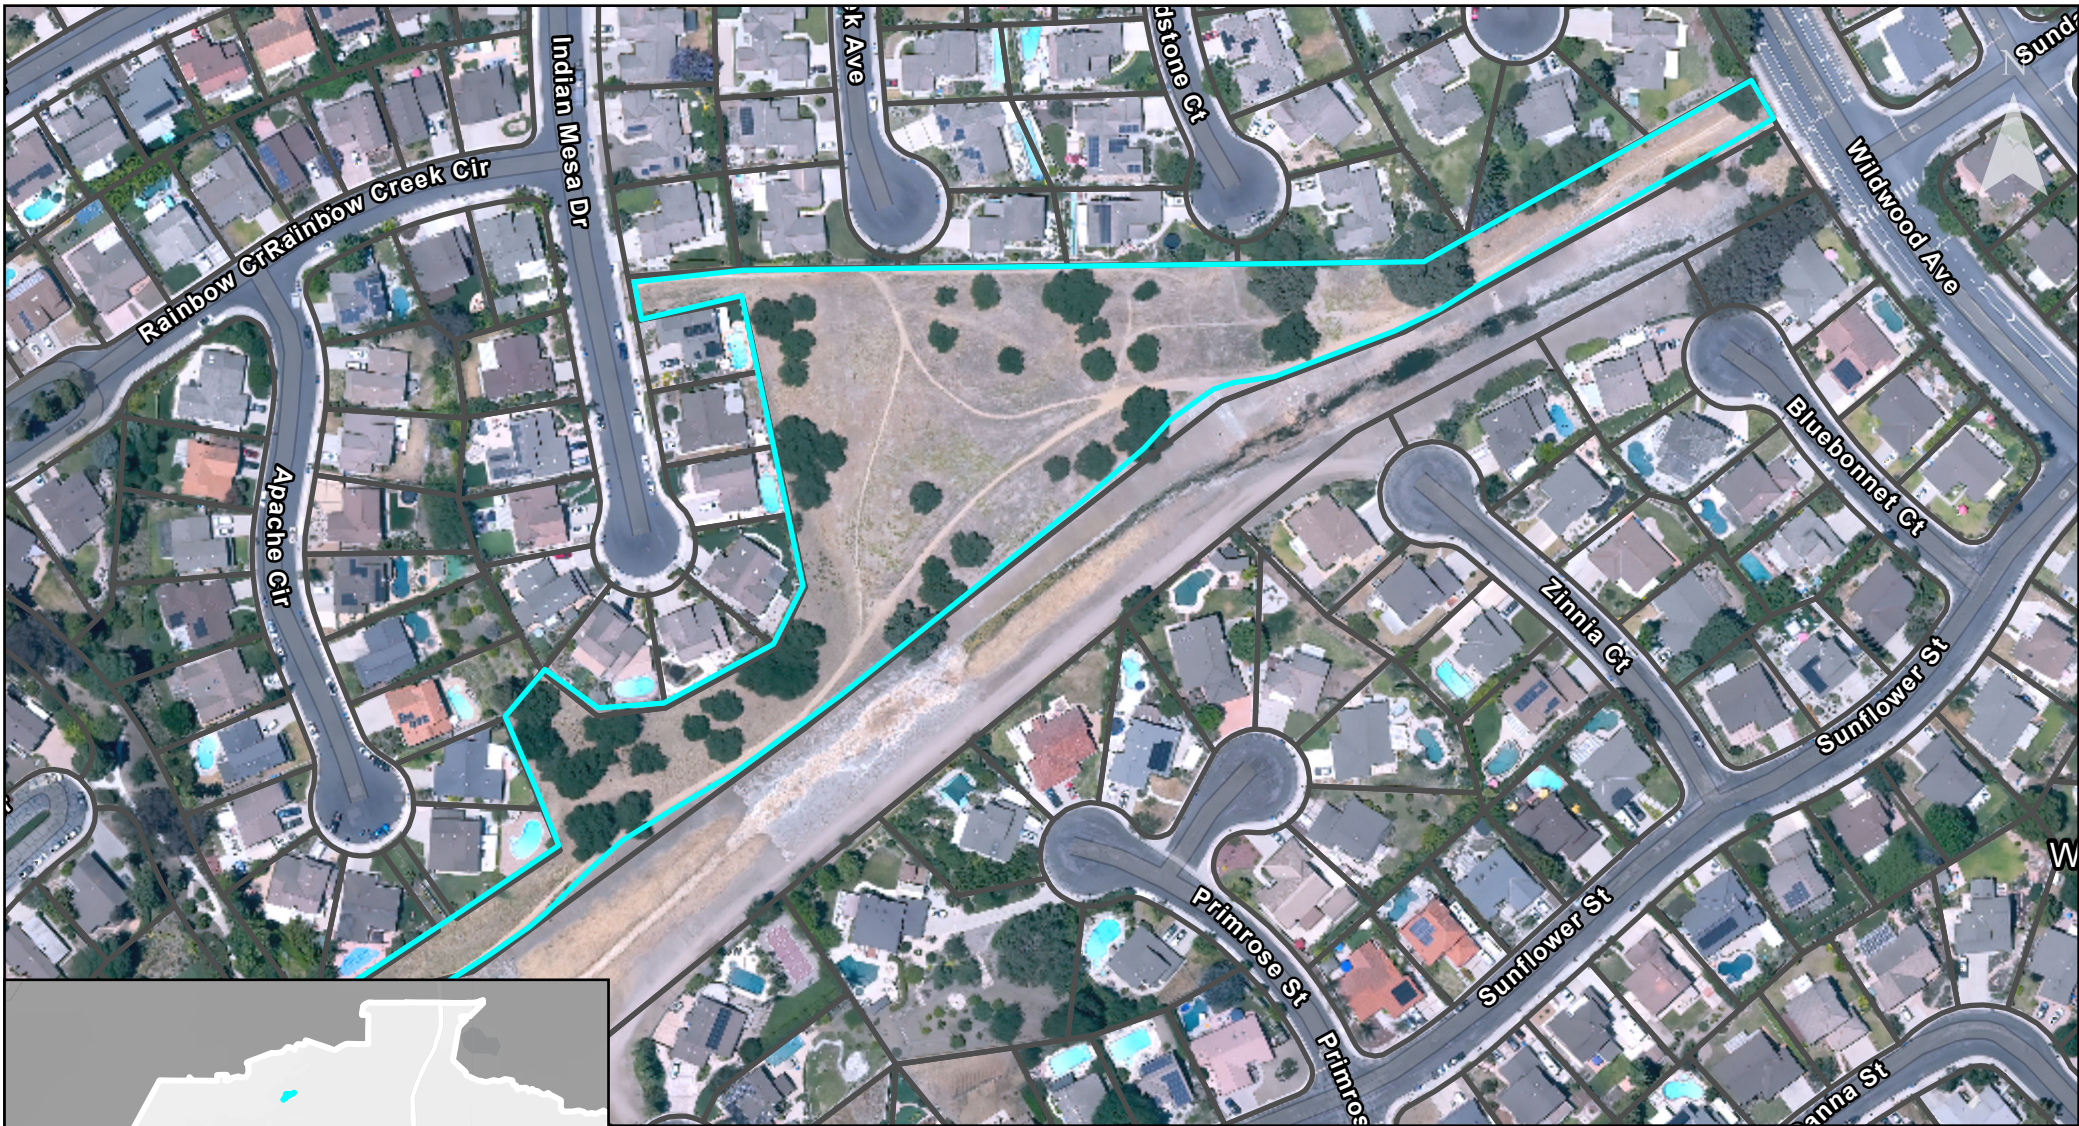

COSCA/CRPD Weed Abatement Contract

Area ID Number: 40

COSCA
 Parcels

APN: 551020001
Name: Olsen
SQFT: 167,135