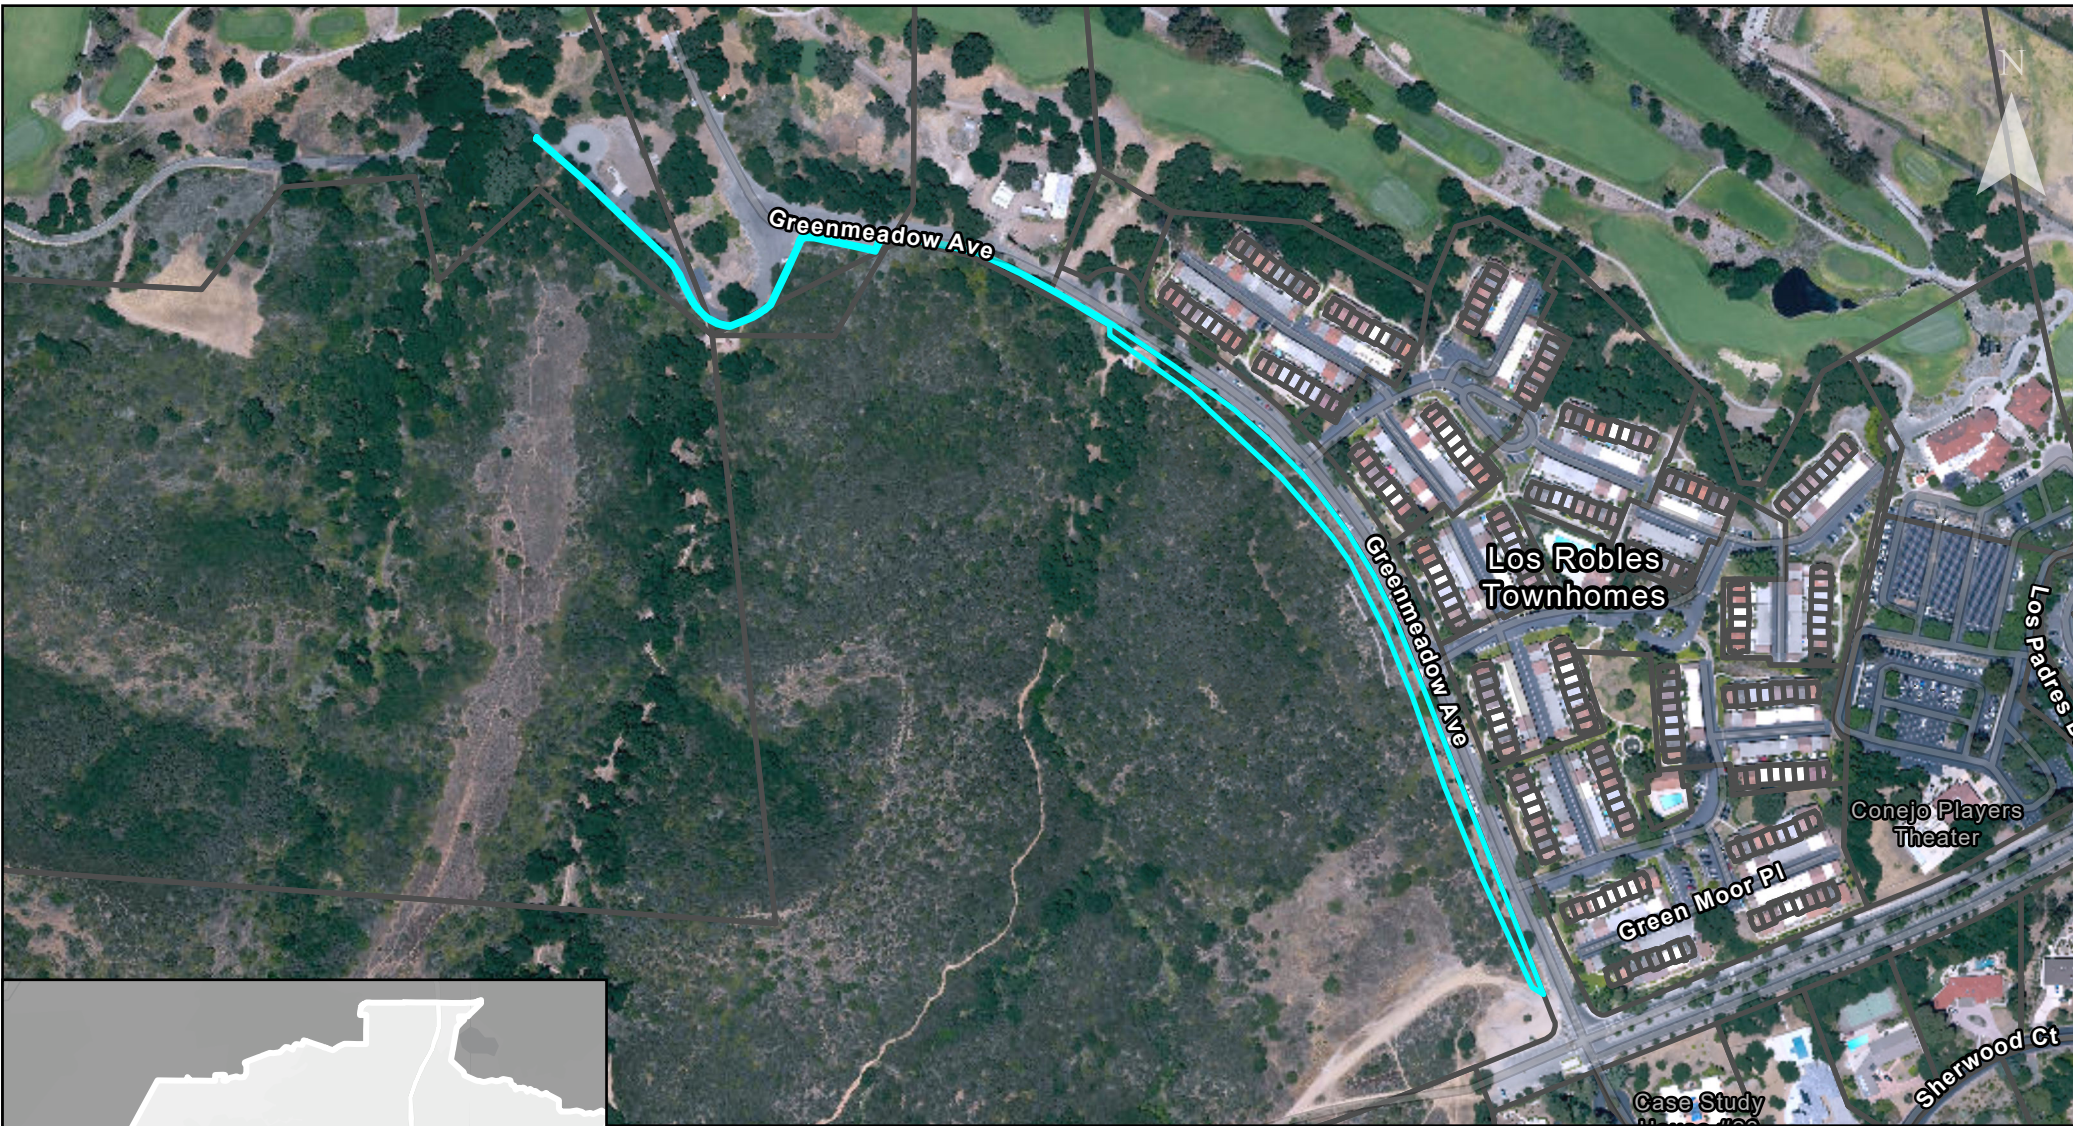

COSCA/CRPD Weed Abatement Contract

Area ID Number: 46

COSCA
 Parcels

APN: 664001053
Name: Greenmeadow_Roadside
SQFT: 39,543