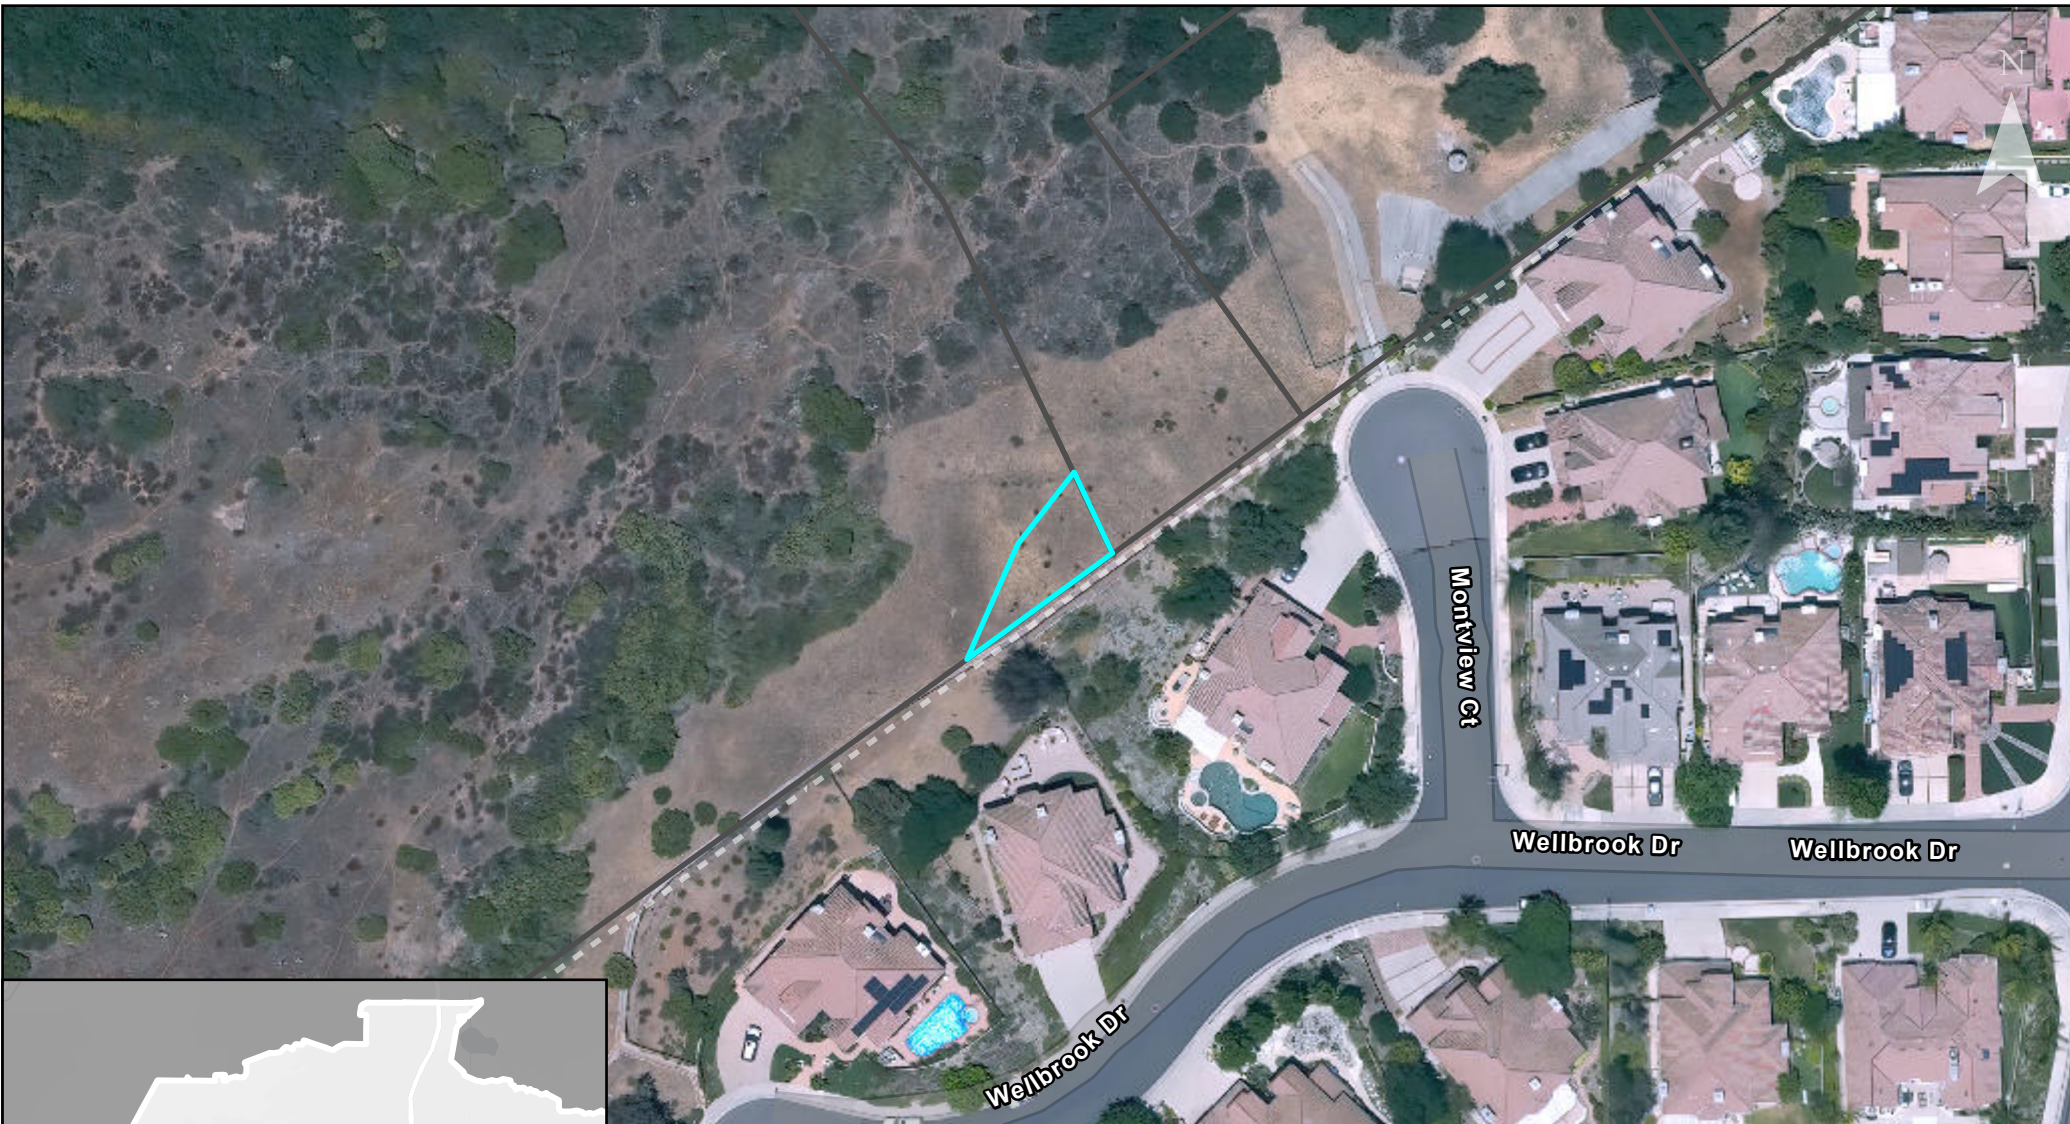

COSCA/CRPD Weed Abatement Contract

Area ID Number: 5

-  COSCA
-  Parcels

APN: 680023074
Name: Via Merida East
SQFT: 73,636

COSCA/CRPD Weed Abatement Contract

Area ID Number: 6

 COSCA
 Parcels

APN: 680023075
Name: Via Merida West
SQFT: 46,756

COSCA/CRPD Weed Abatement Contract

Area ID Number: 9

1 Cte

N Lakeview Canyon Rd
N Lakeview Canyon Rd

Thousand
Oaks

Agon
Hil

-  COSCA
-  Parcels

APN: 680023058
Name: Lakeview
SQFT: 9,292

COSCA/CRPD Weed Abatement Contract

Area ID Number: 10

 COSCA
 Parcels

APN: 680003107
Name: Falling Star
SQFT: 4,389

COSCA/CRPD Weed Abatement Contract

Area ID Number: 11

 COSCA
 Parcels

APN: 664005017
Name: Montview
SQFT: 1,757

COSCA/CRPD Weed Abatement Contract

Area ID Number: 12

-  COSCA
-  Parcels

APN: 697019001
Name: Yellowwood
SQFT: 35,762

COSCA/CRPD Weed Abatement Contract

Area ID Number: 13

 COSCA
 Parcels

APN: 664004140
Name: Foothill
SQFT: 7,290