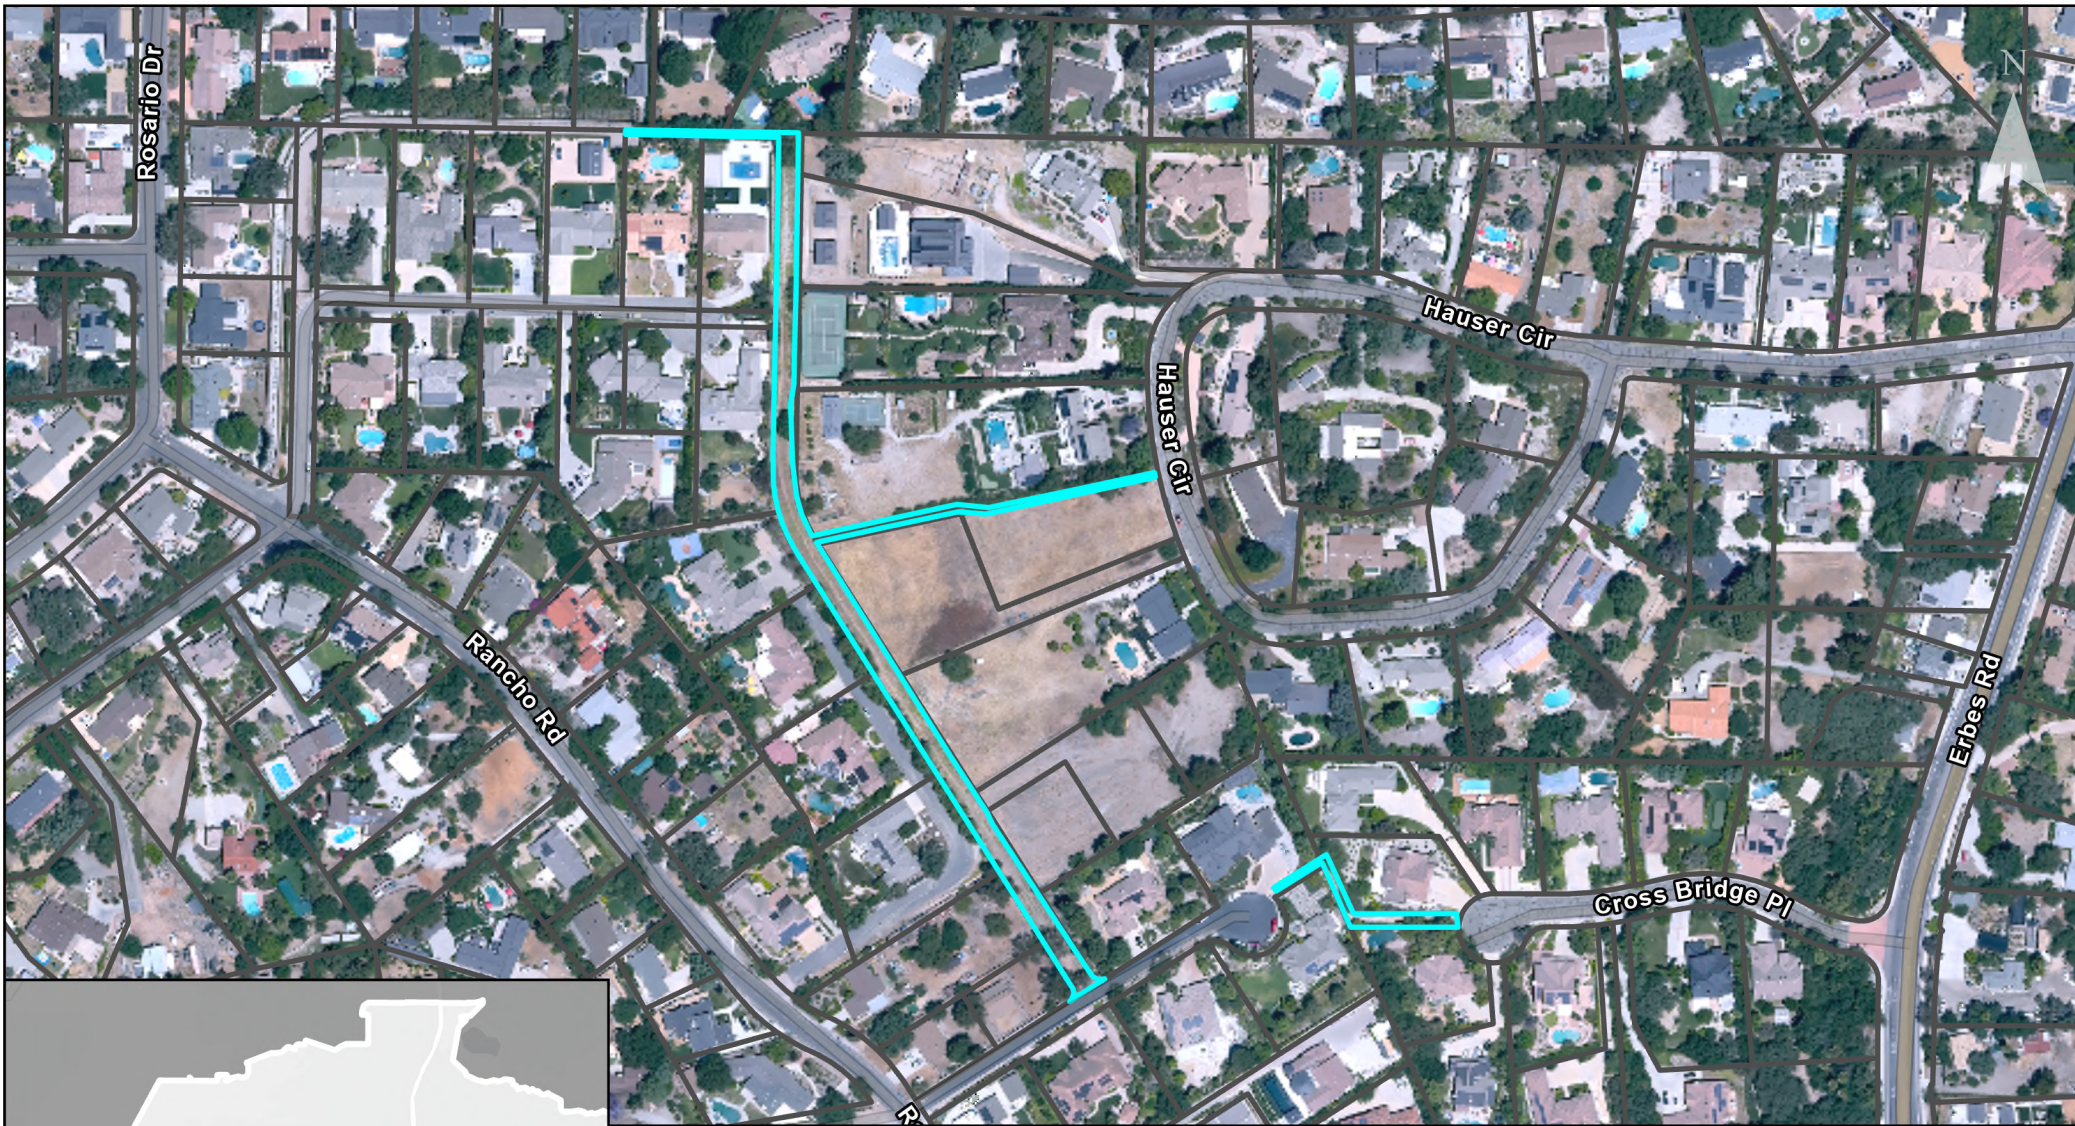

Emerson
Estates

La Granada Dr

La Granada Dr

Crown View Ct

S Rd

Thousand
Oaks

Agon
Hill

 COSCA
 Parcels

APN: 671026014
Name: Crown View Ct
SQFT: 123,864

COSCA/CRPD Weed Abatement Contract

Area ID Number: 24

 COSCA
 Parcels

APN: 670011019
Name: Rancho Equestrian Trail
SQFT: 41,875

COSCA/CRPD Weed Abatement Contract