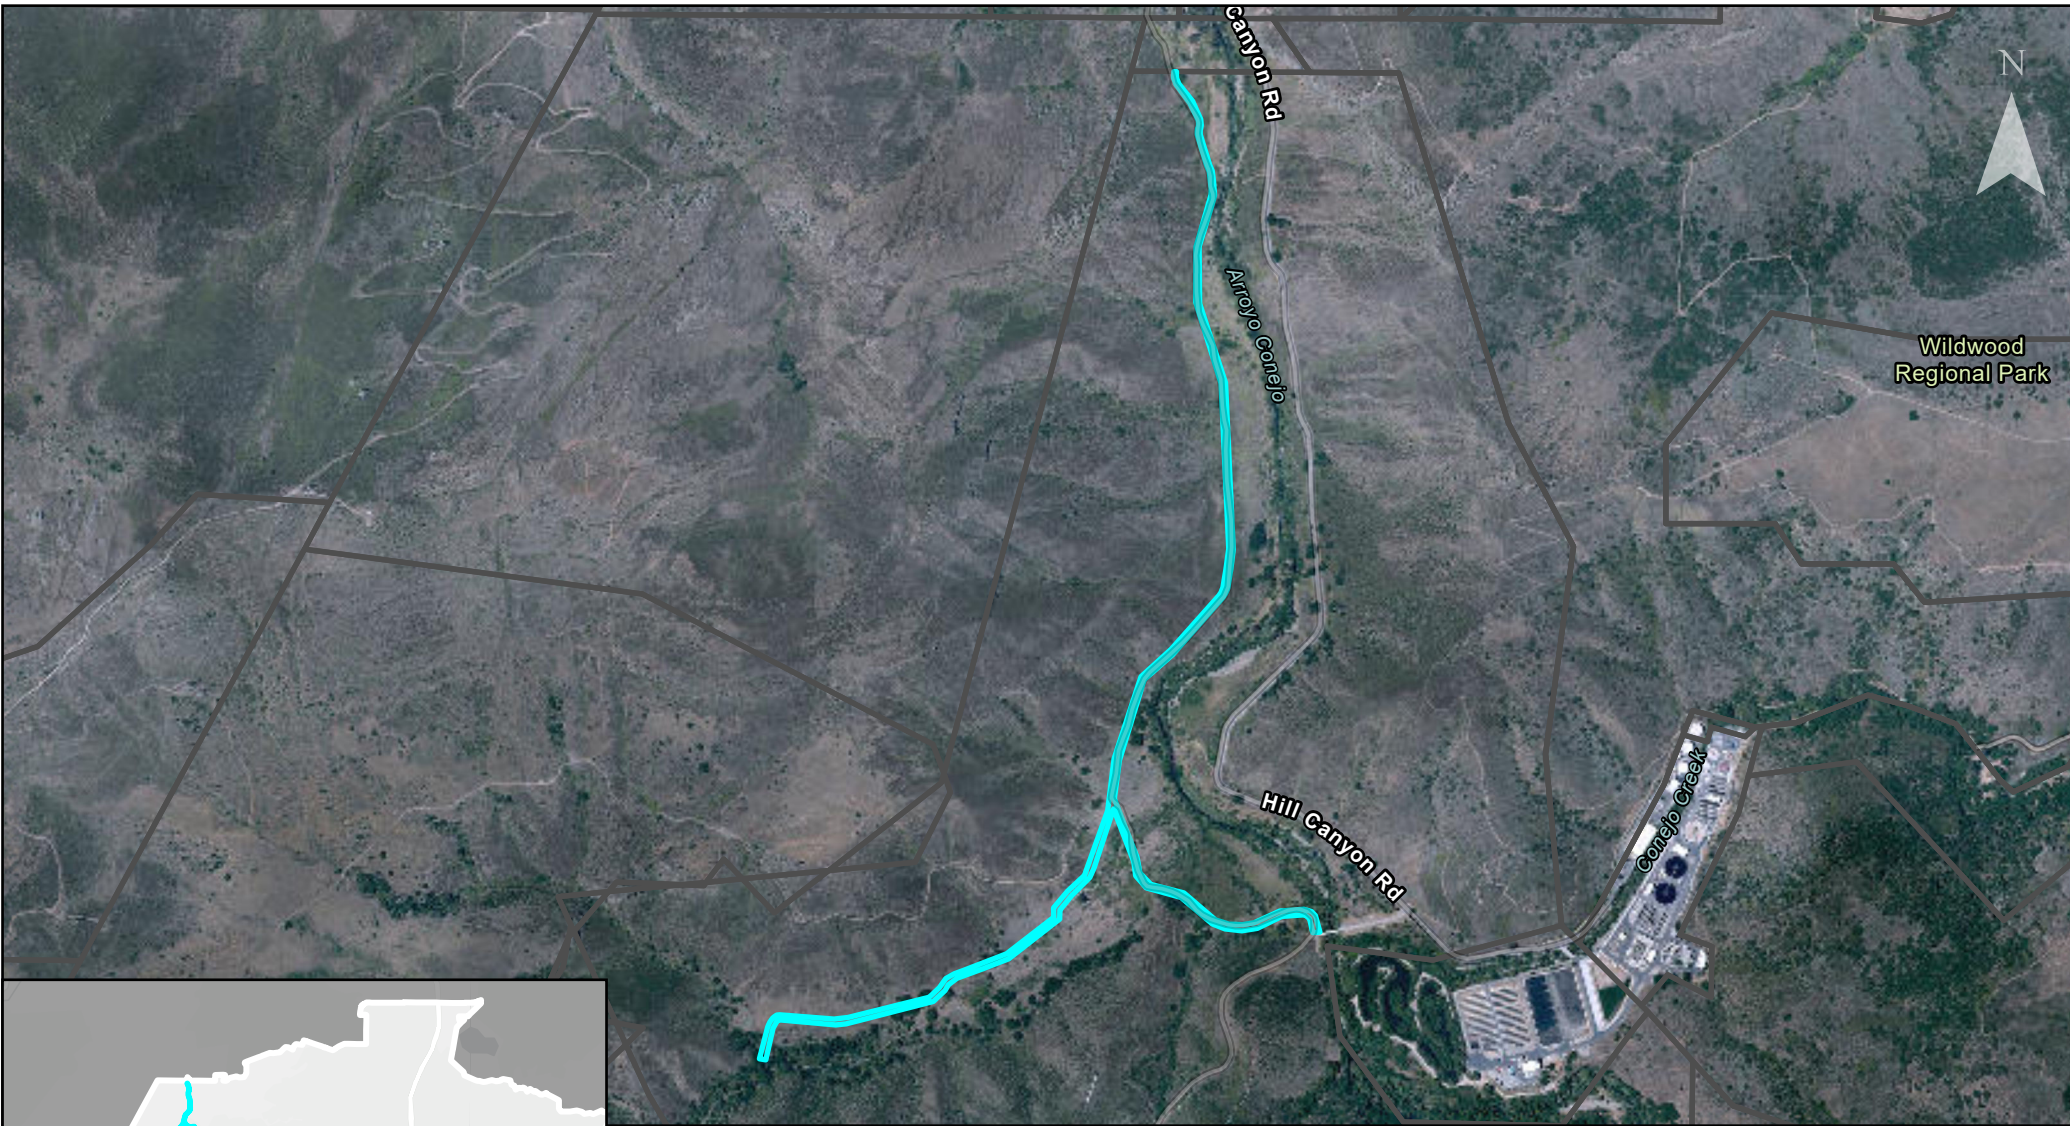

COSCA/CRPD Weed Abatement Contract

Area ID Number: 68

COSCA
 Parcels

APN: 667012016
Name: Hill Canyon Fire Road
SQFT: 238,139