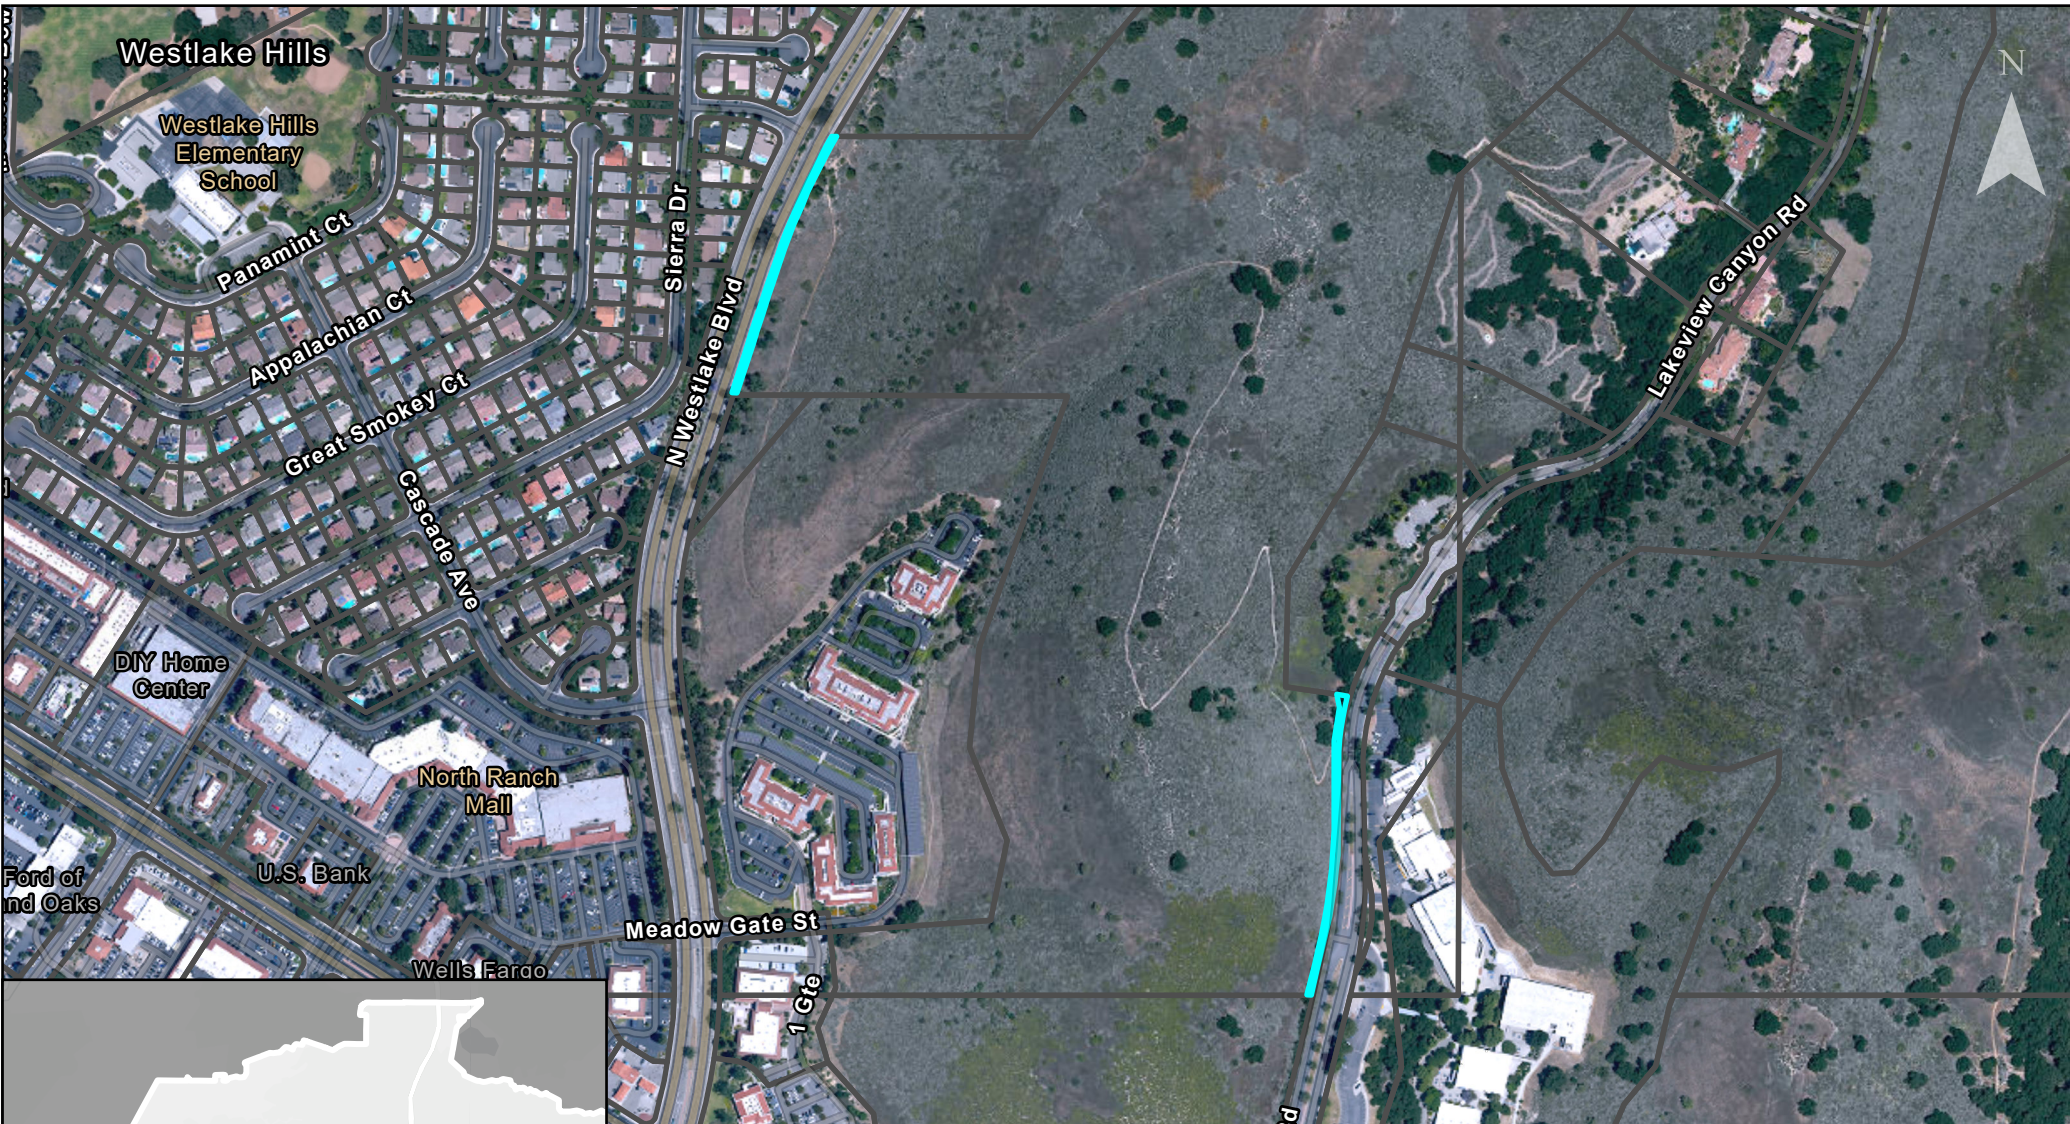

COSCA/CRPD Weed Abatement Contract

Area ID Number: 5

-  COSCA
-  Parcels

APN: 680023074
Name: Via Merida East
SQFT: 73,636

COSCA/CRPD Weed Abatement Contract

Area ID Number: 6

 COSCA
 Parcels

APN: 680023075
Name: Via Merida West
SQFT: 46,756

COSCA/CRPD Weed Abatement Contract

Area ID Number: 7

-  COSCA
-  Parcels

APN: 680005258
Name: Via Colinas
SQFT: 90,847

COSCA/CRPD Weed Abatement Contract

Area ID Number: 8

-  COSCA
-  Parcels

APN: 680005257
Name: Skelton Canyon
SQFT: 18,501

COSCA/CRPD Weed Abatement Contract

Area ID Number: 9

1 Cte

N Lakeview Canyon Rd
N Lakeview Canyon Rd

Thousand
Oaks

Agon
Hil

-  COSCA
-  Parcels

APN: 680023058
Name: Lakeview
SQFT: 9,292