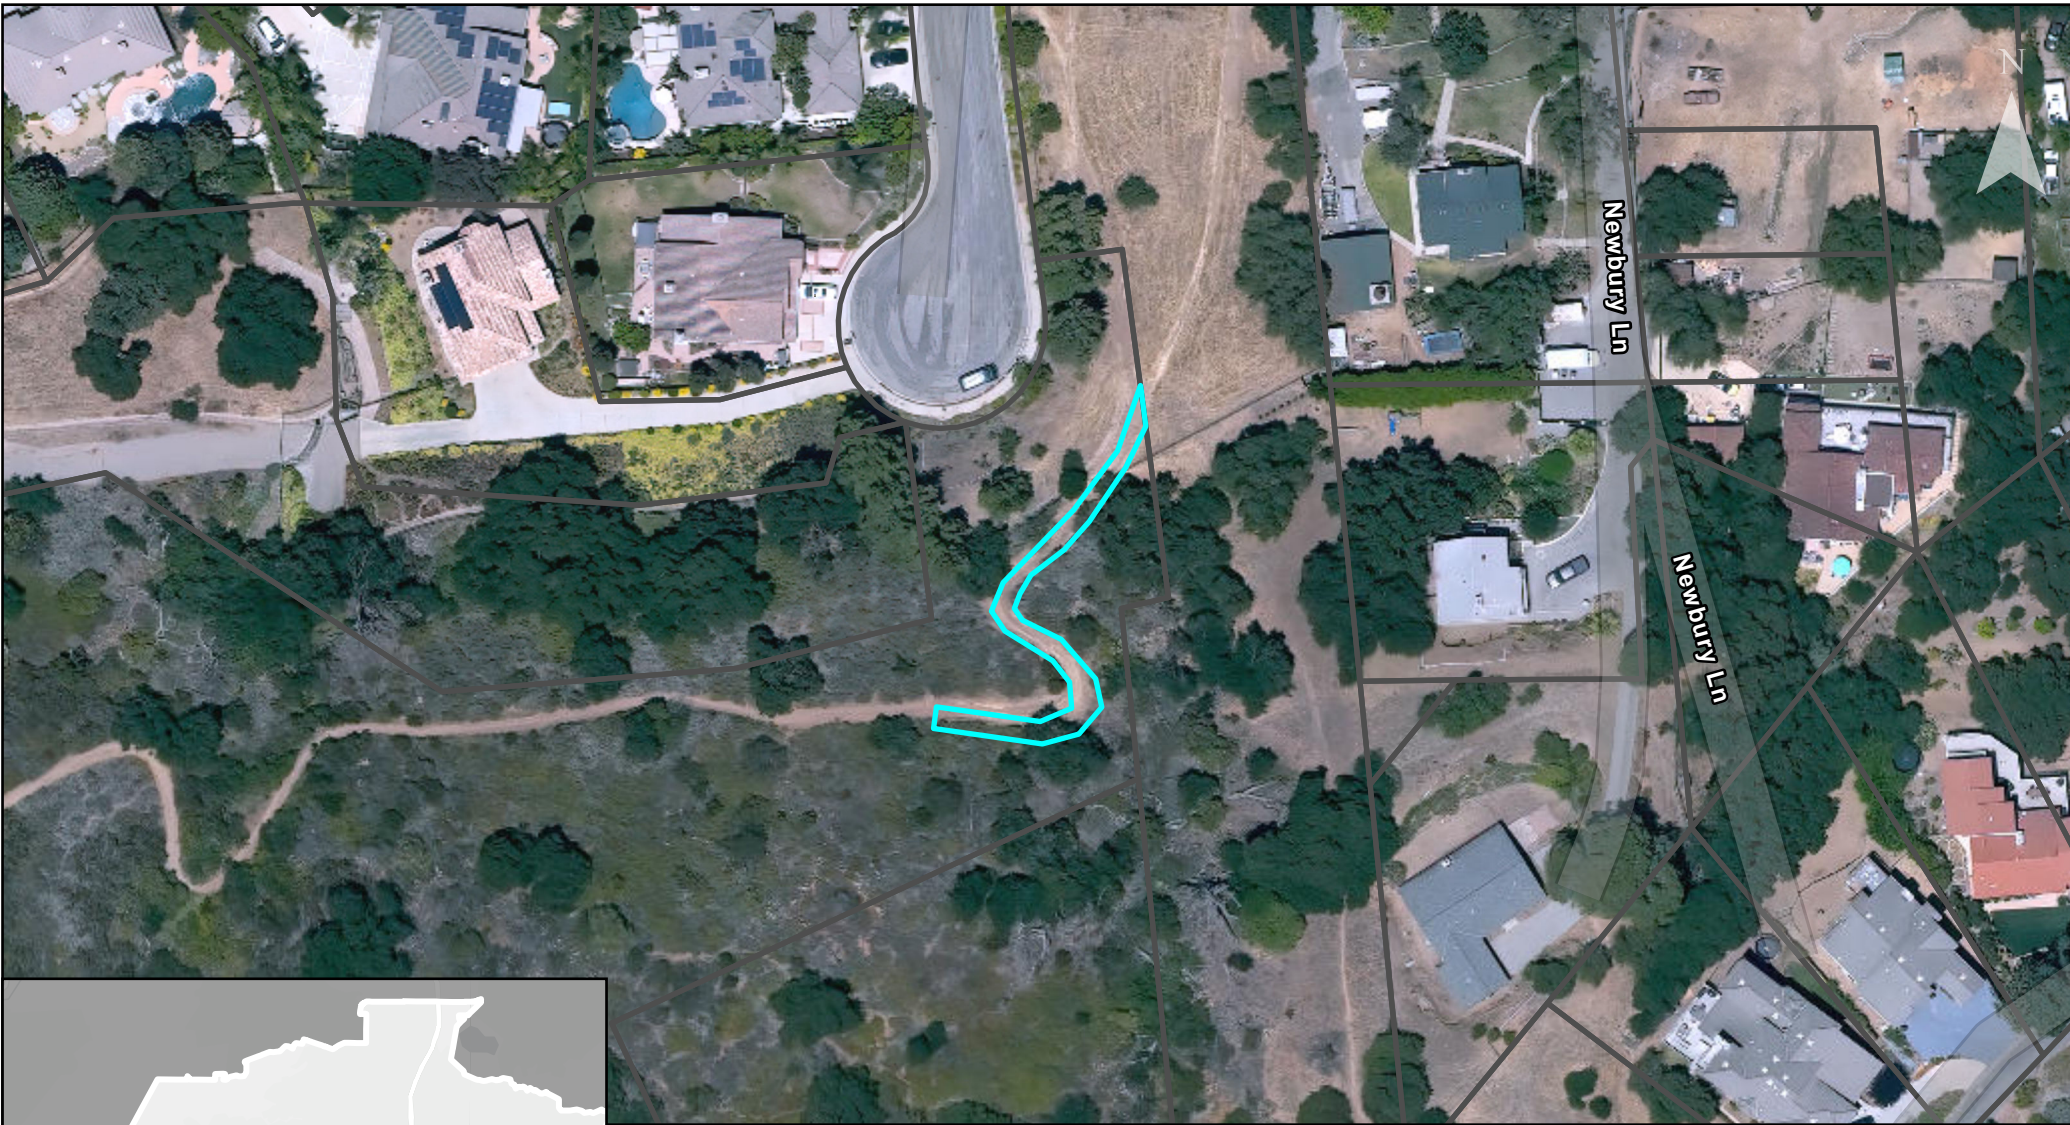

COSCA/CRPD Weed Abatement Contract

Area ID Number: 60

 COSCA
 Parcels

APN: 673045086
Name: Rosewood Trail
SQFT: 2,108

COSCA/CRPD Weed Abatement Contract

Area ID Number: 61

-  COSCA
-  Parcels

APN: 673025049
Name: Topa View
SQFT: 10,708