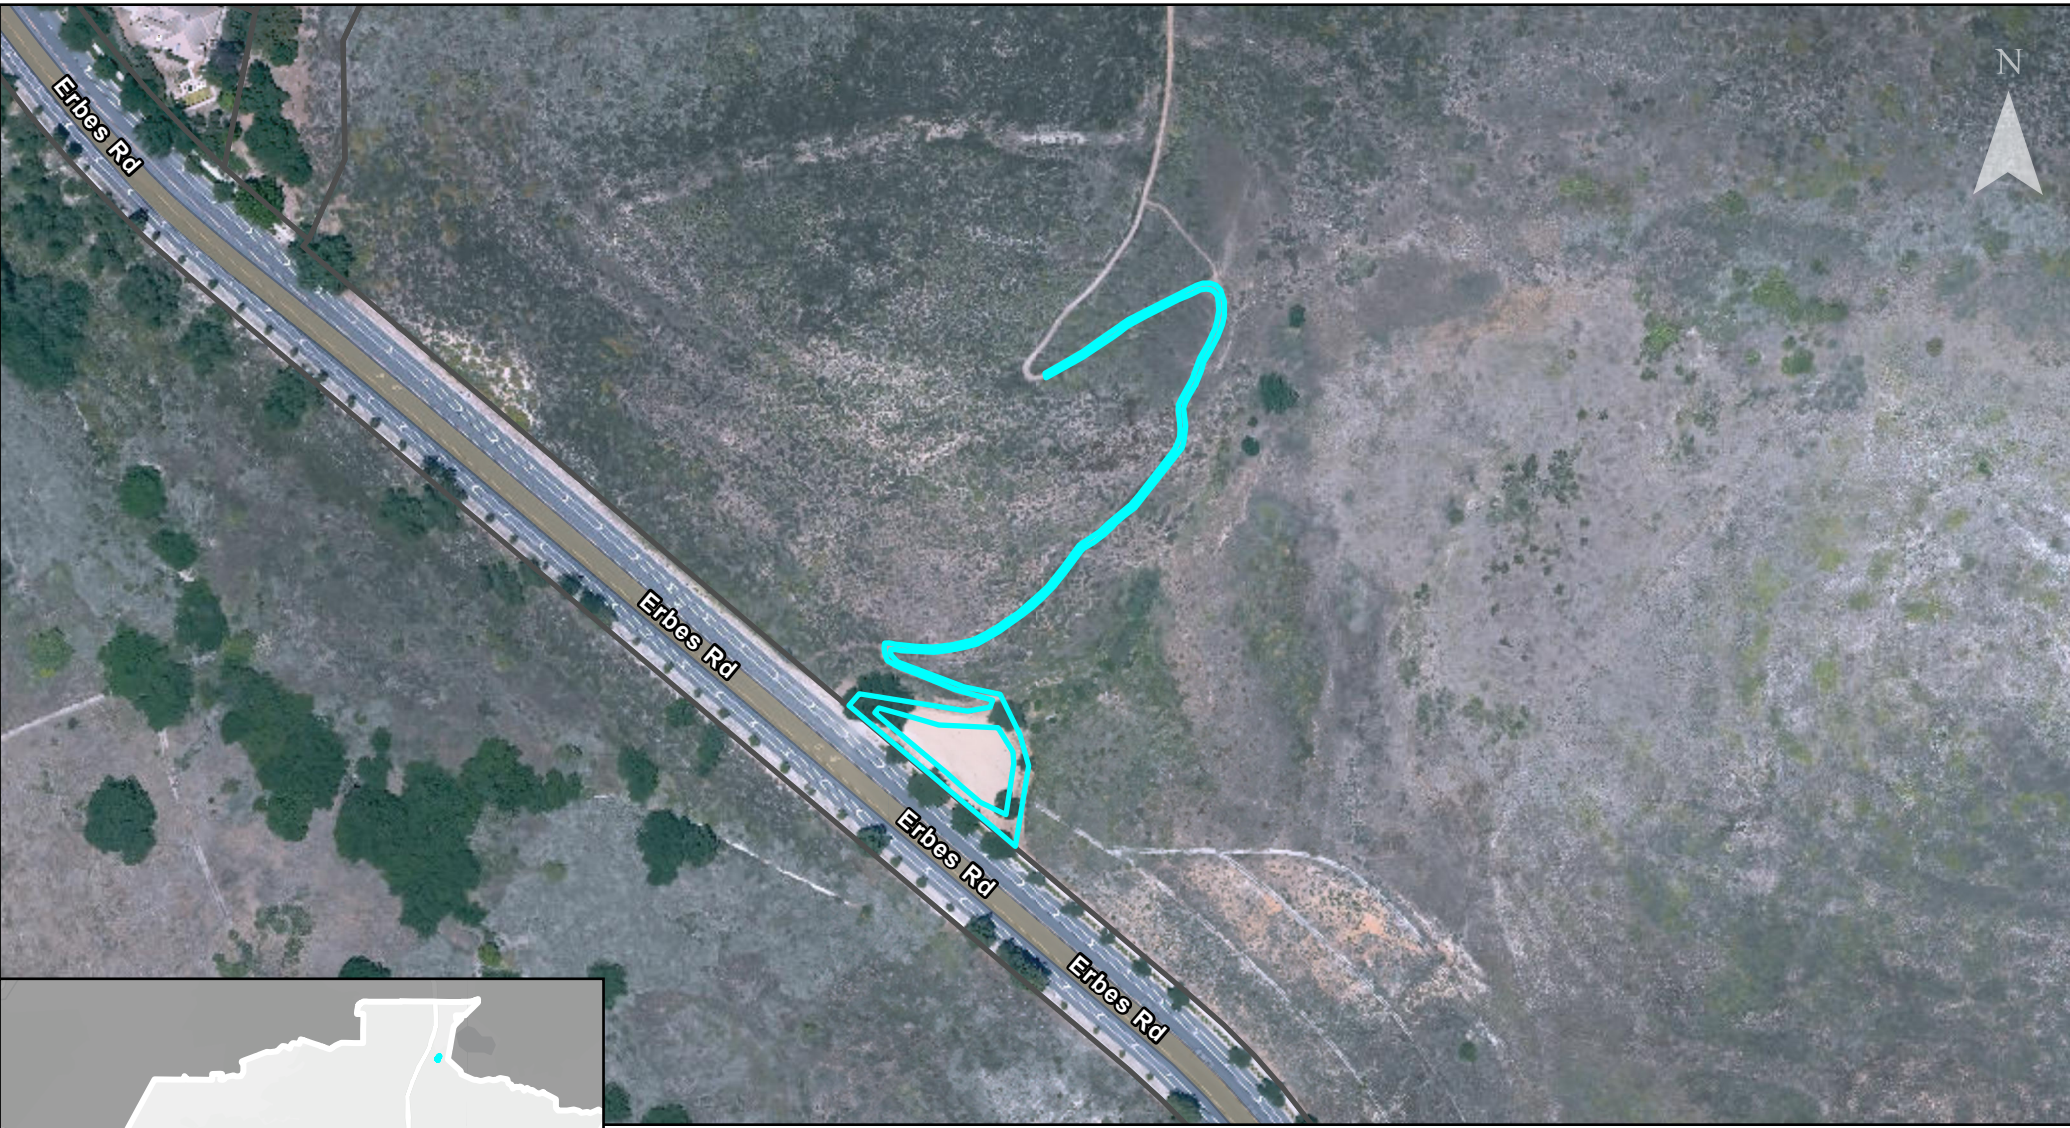

COSCA/CRPD Weed Abatement Contract

Area ID Number: 1

 COSCA
 Parcels

APN: 597001001
Name: Sharktooth_Ridge
SQFT: 158,909

COSCA/CRPD Weed Abatement Contract

Area ID Number: 2

-  COSCA
-  Parcels

APN: 569007054
Name: Lang Ranch Parkway
SQFT: 26,291

COSCA/CRPD Weed Abatement Contract

Area ID Number: 3

-  COSCA
-  Parcels

APN: 595012012
Name: Sunset Hills Trail
SQFT: 8,393

COSCA/CRPD Weed Abatement Contract

Area ID Number: 4

-  COSCA
-  Parcels

APN: 690034020
Name: Miller Ranch
SQFT: 2,462

COSCA/CRPD Weed Abatement Contract

Area ID Number: 5

-  COSCA
-  Parcels

APN: 680023074
Name: Via Merida East
SQFT: 73,636

COSCA/CRPD Weed Abatement Contract

Area ID Number: 6

 COSCA
 Parcels

APN: 680023075
Name: Via Merida West
SQFT: 46,756