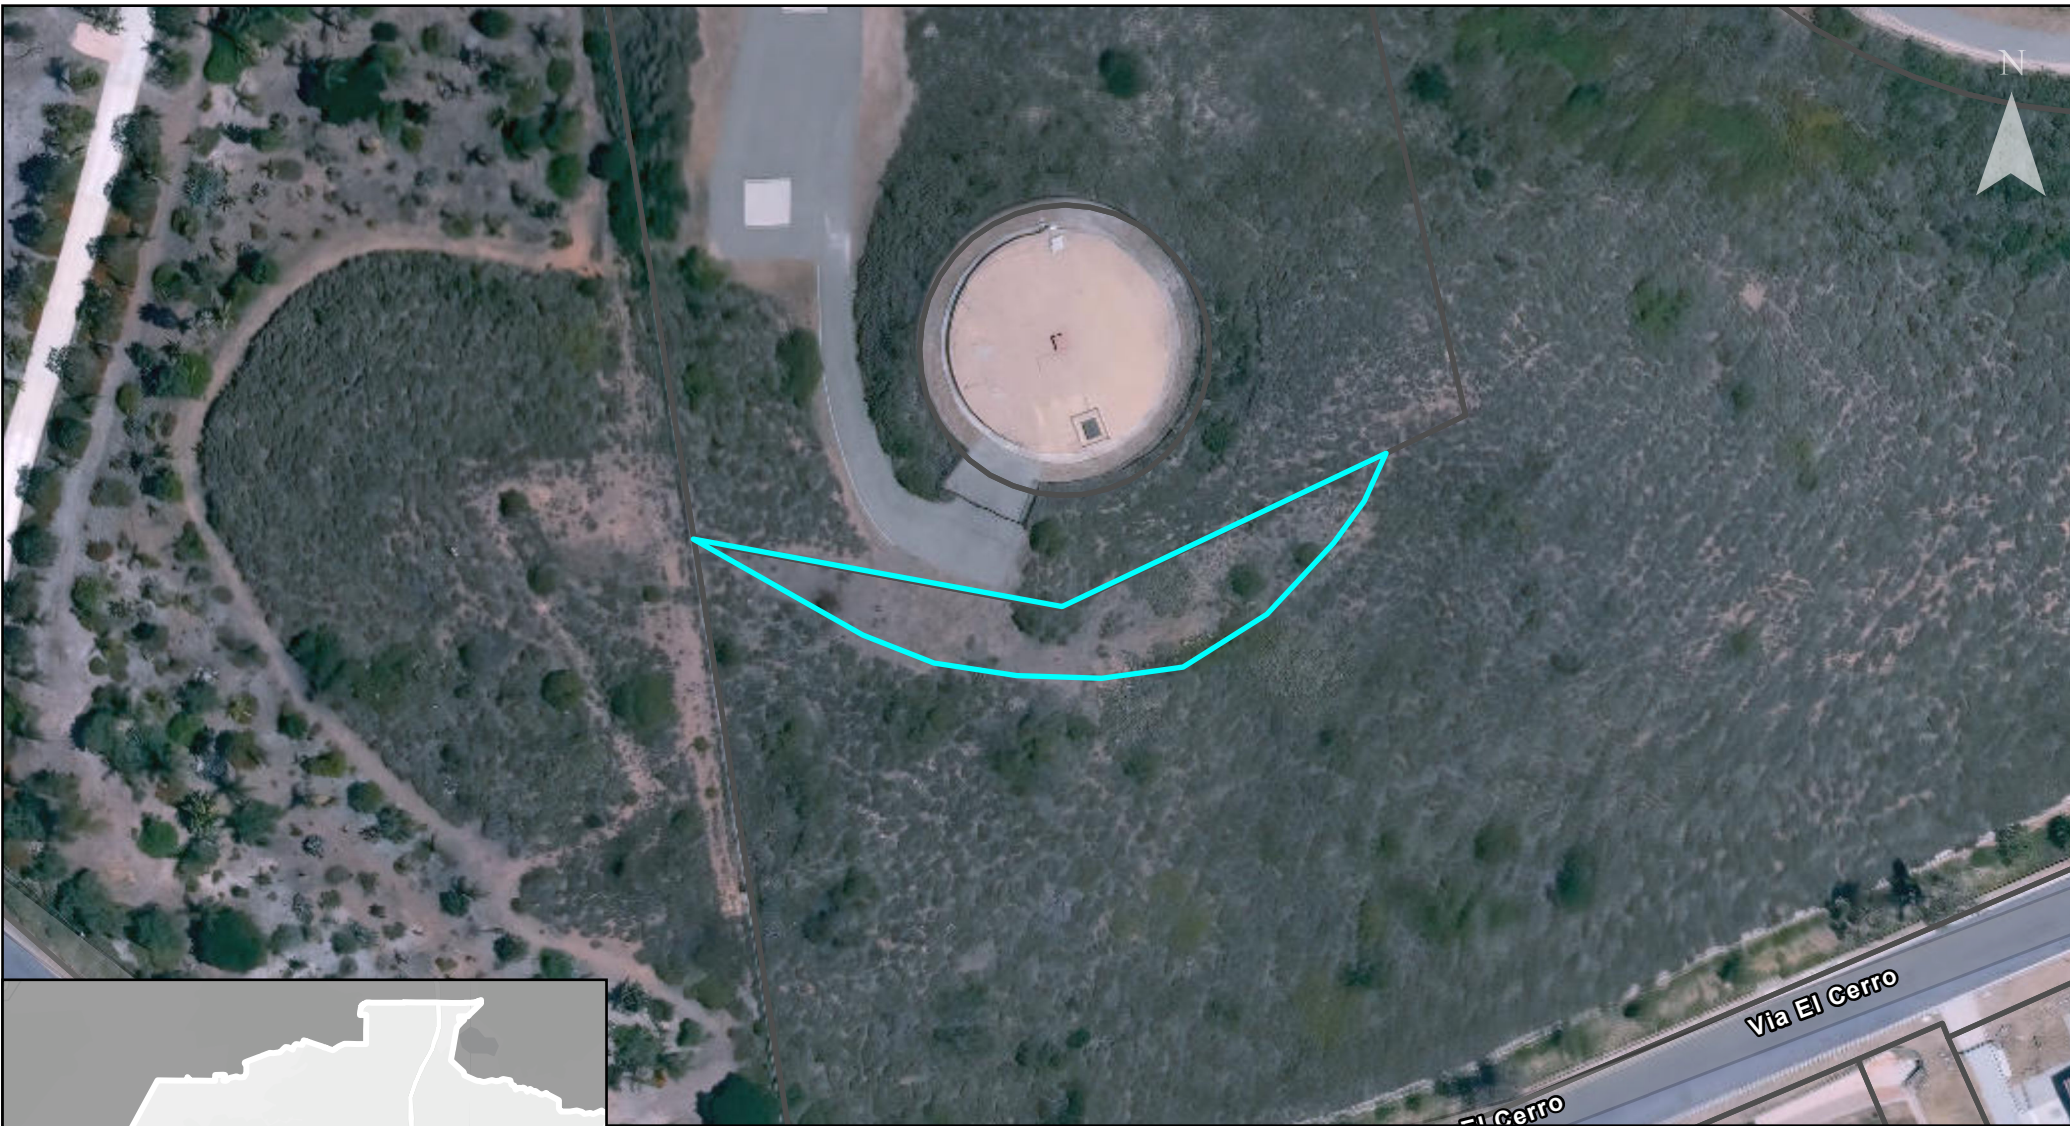

COSCA/CRPD Weed Abatement Contract

Area ID Number: 66

-  COSCA
-  Parcels

APN: 236006217
Name: N Via Andrea
SQFT: 22,350

COSCA/CRPD Weed Abatement Contract

Area ID Number: 67

 COSCA
 Parcels

APN: 236040005
Name: El Cerro
SQFT: 9,270