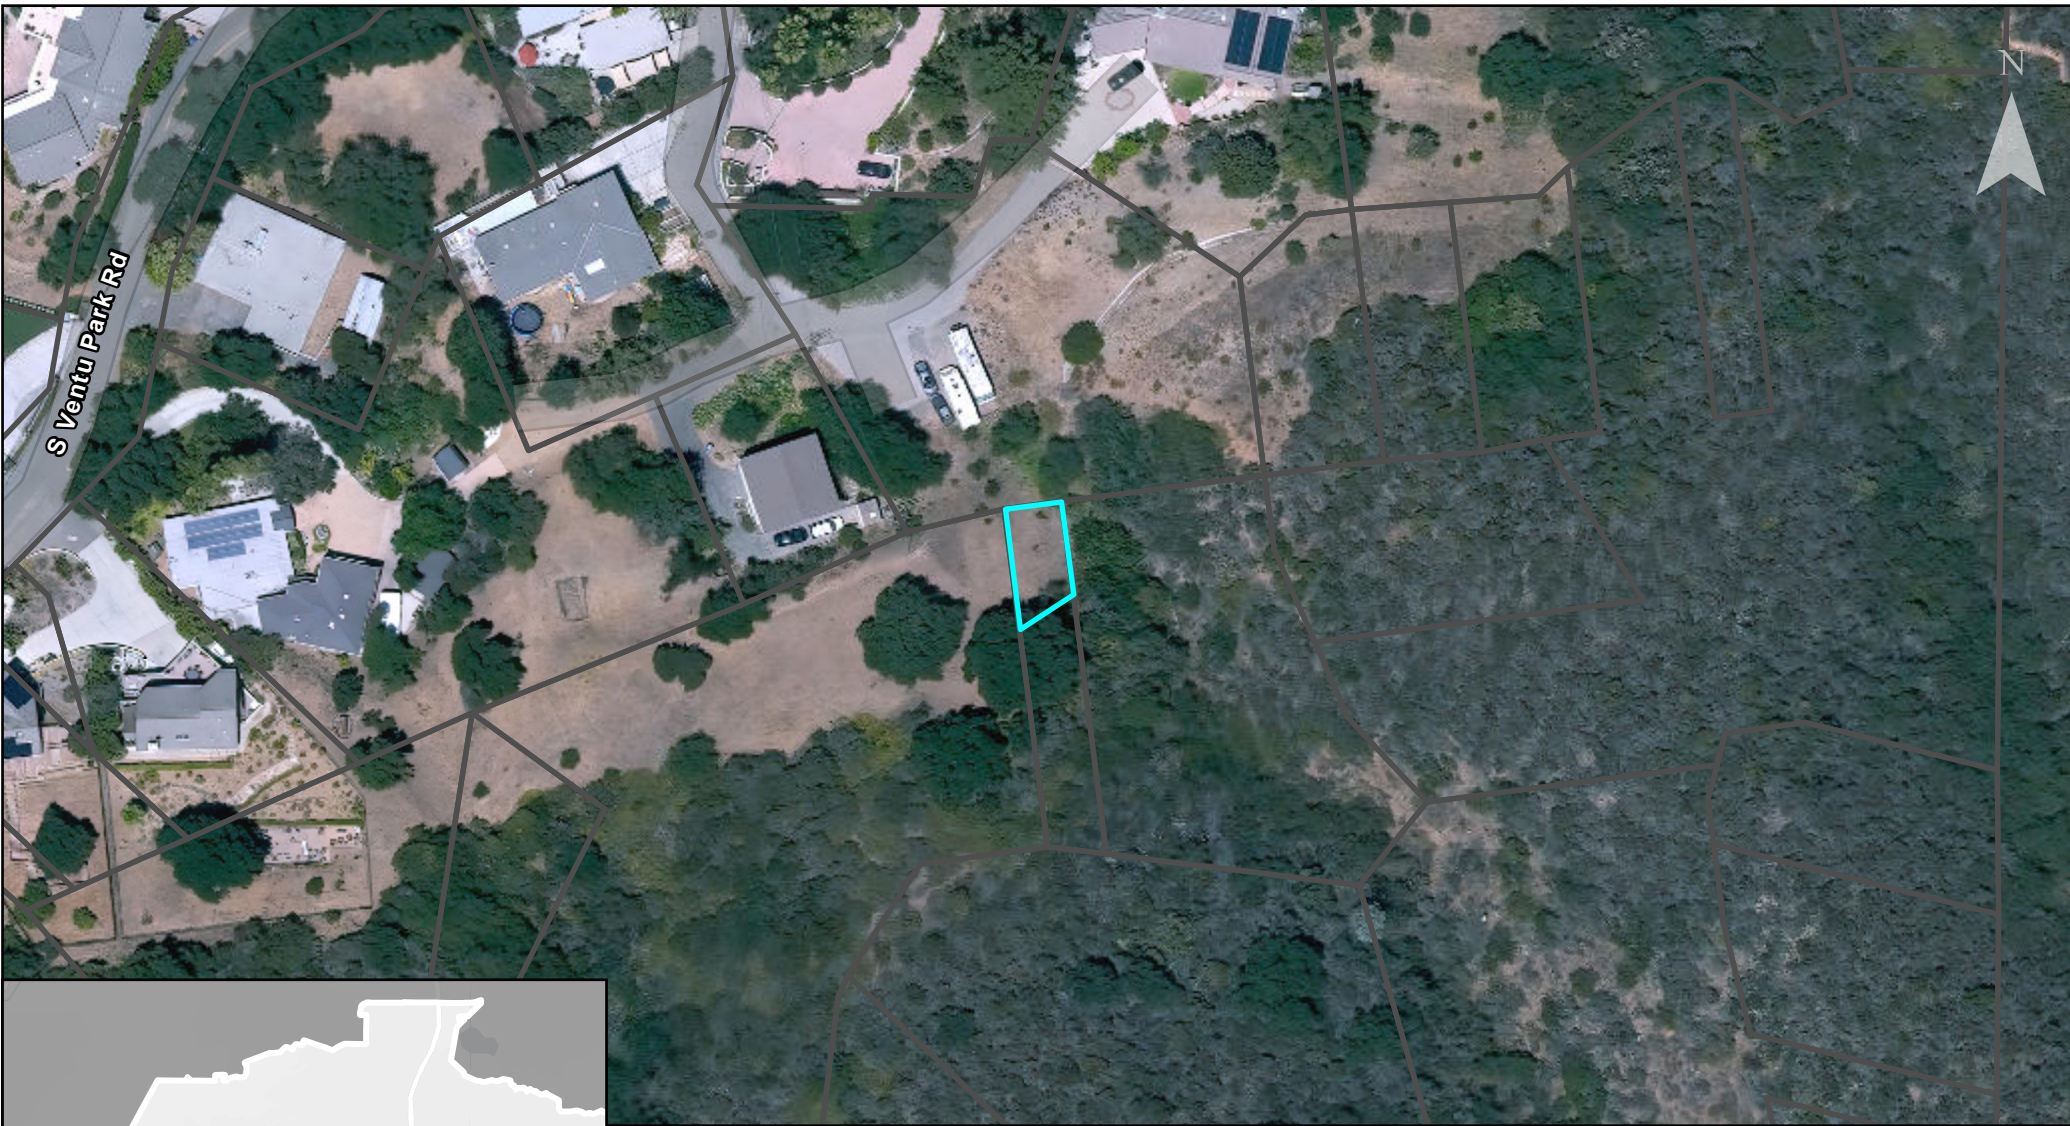

COSCA/CRPD Weed Abatement Contract

Area ID Number: 64

 COSCA
 Parcels

APN: 673030028
Name: Rasnow 3
SQFT: 4,645

COSCA/CRPD Weed Abatement Contract

Area ID Number: 65

 COSCA
 Parcels

APN: 673021017
Name: Mc Knight
SQFT: 1,155