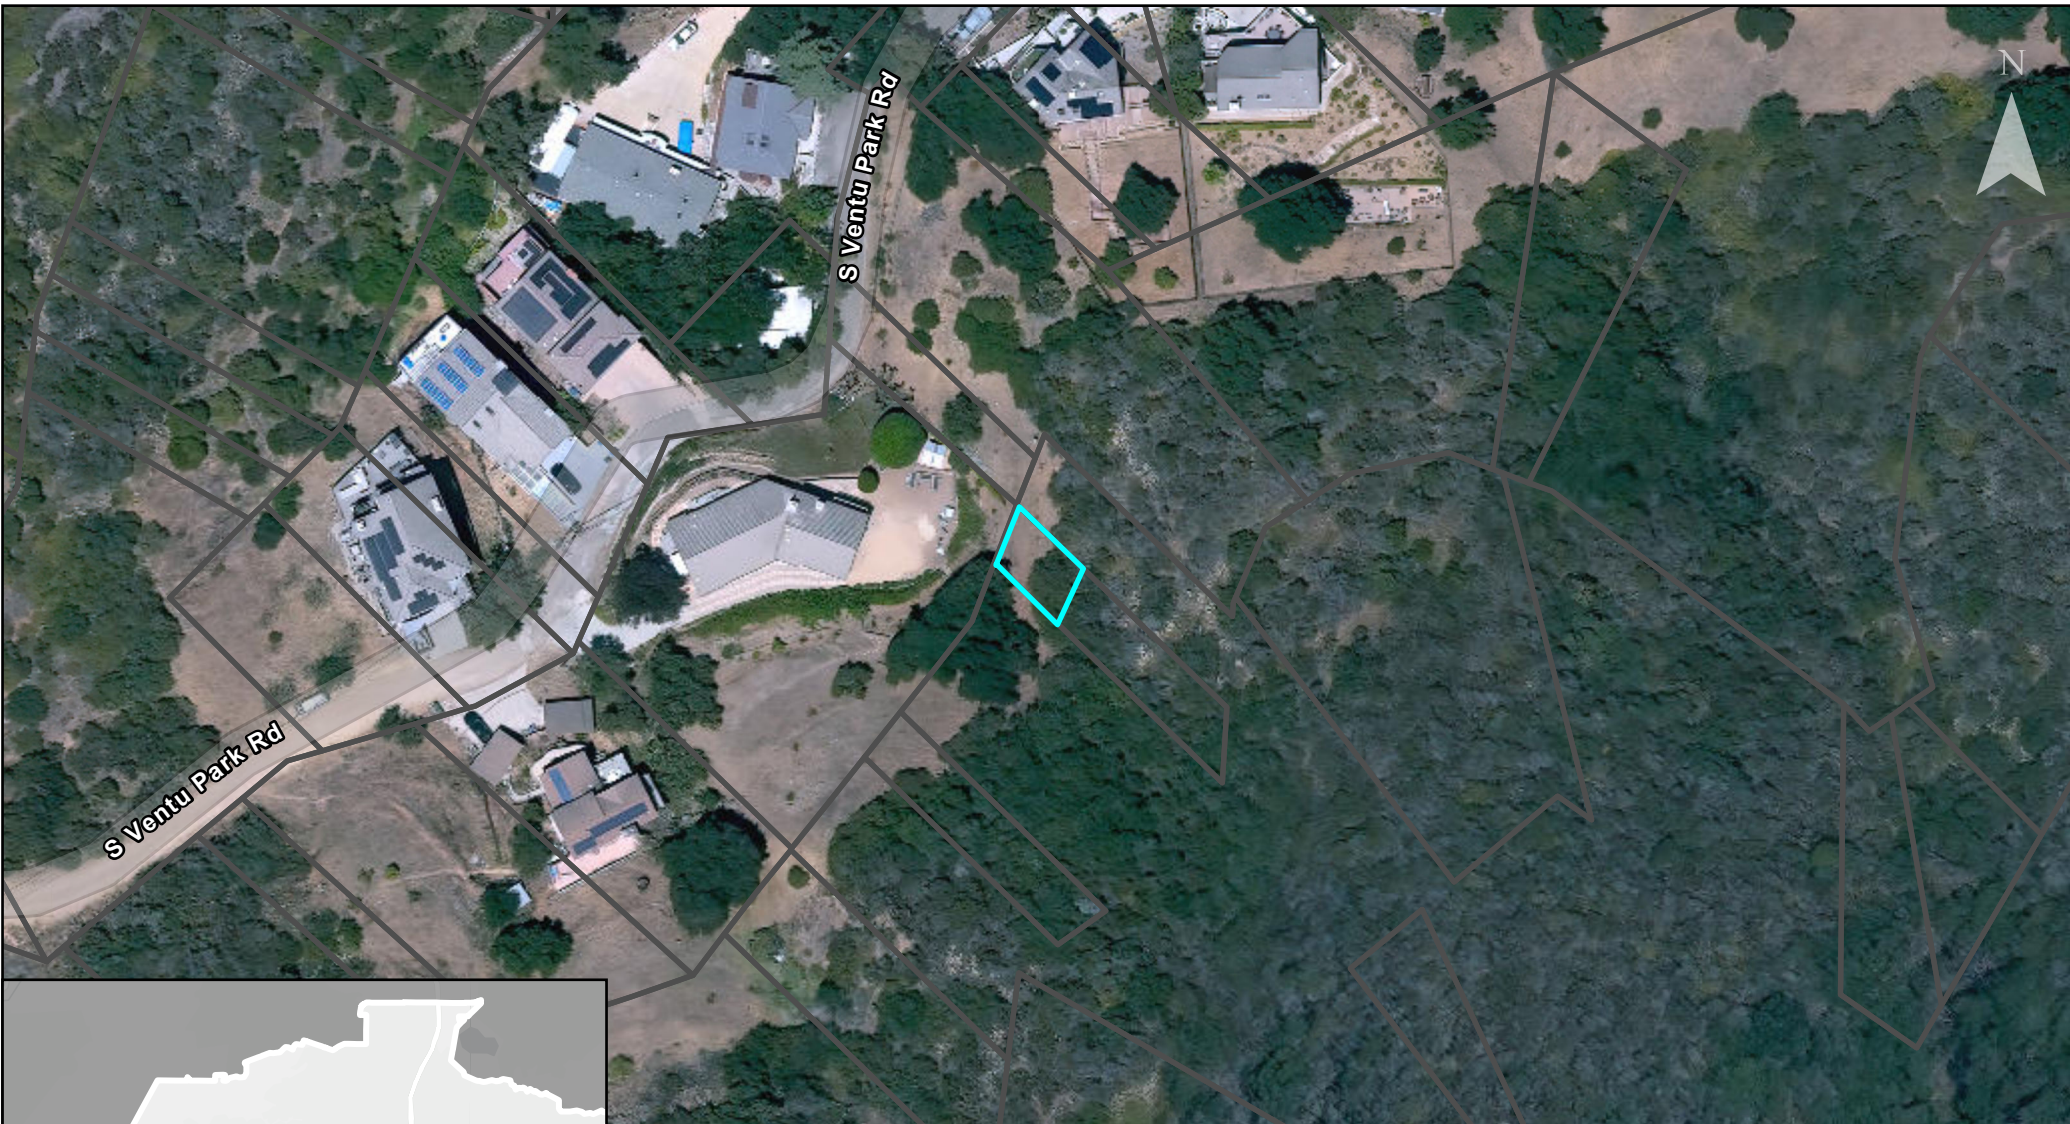

COSCA/CRPD Weed Abatement Contract

Area ID Number: 60

 COSCA
 Parcels

APN: 673045086
Name: Rosewood Trail
SQFT: 2,108

COSCA/CRPD Weed Abatement Contract

Area ID Number: 61

-  COSCA
-  Parcels

APN: 673025049
Name: Topa View
SQFT: 10,708

COSCA/CRPD Weed Abatement Contract

Area ID Number: 62

 COSCA
 Parcels

APN: 673021025
Name: Rasnow 1
SQFT: 5,305

COSCA/CRPD Weed Abatement Contract

Area ID Number: 63

-  COSCA
-  Parcels

APN: 673030004
Name: Rasnow 2
SQFT: 950