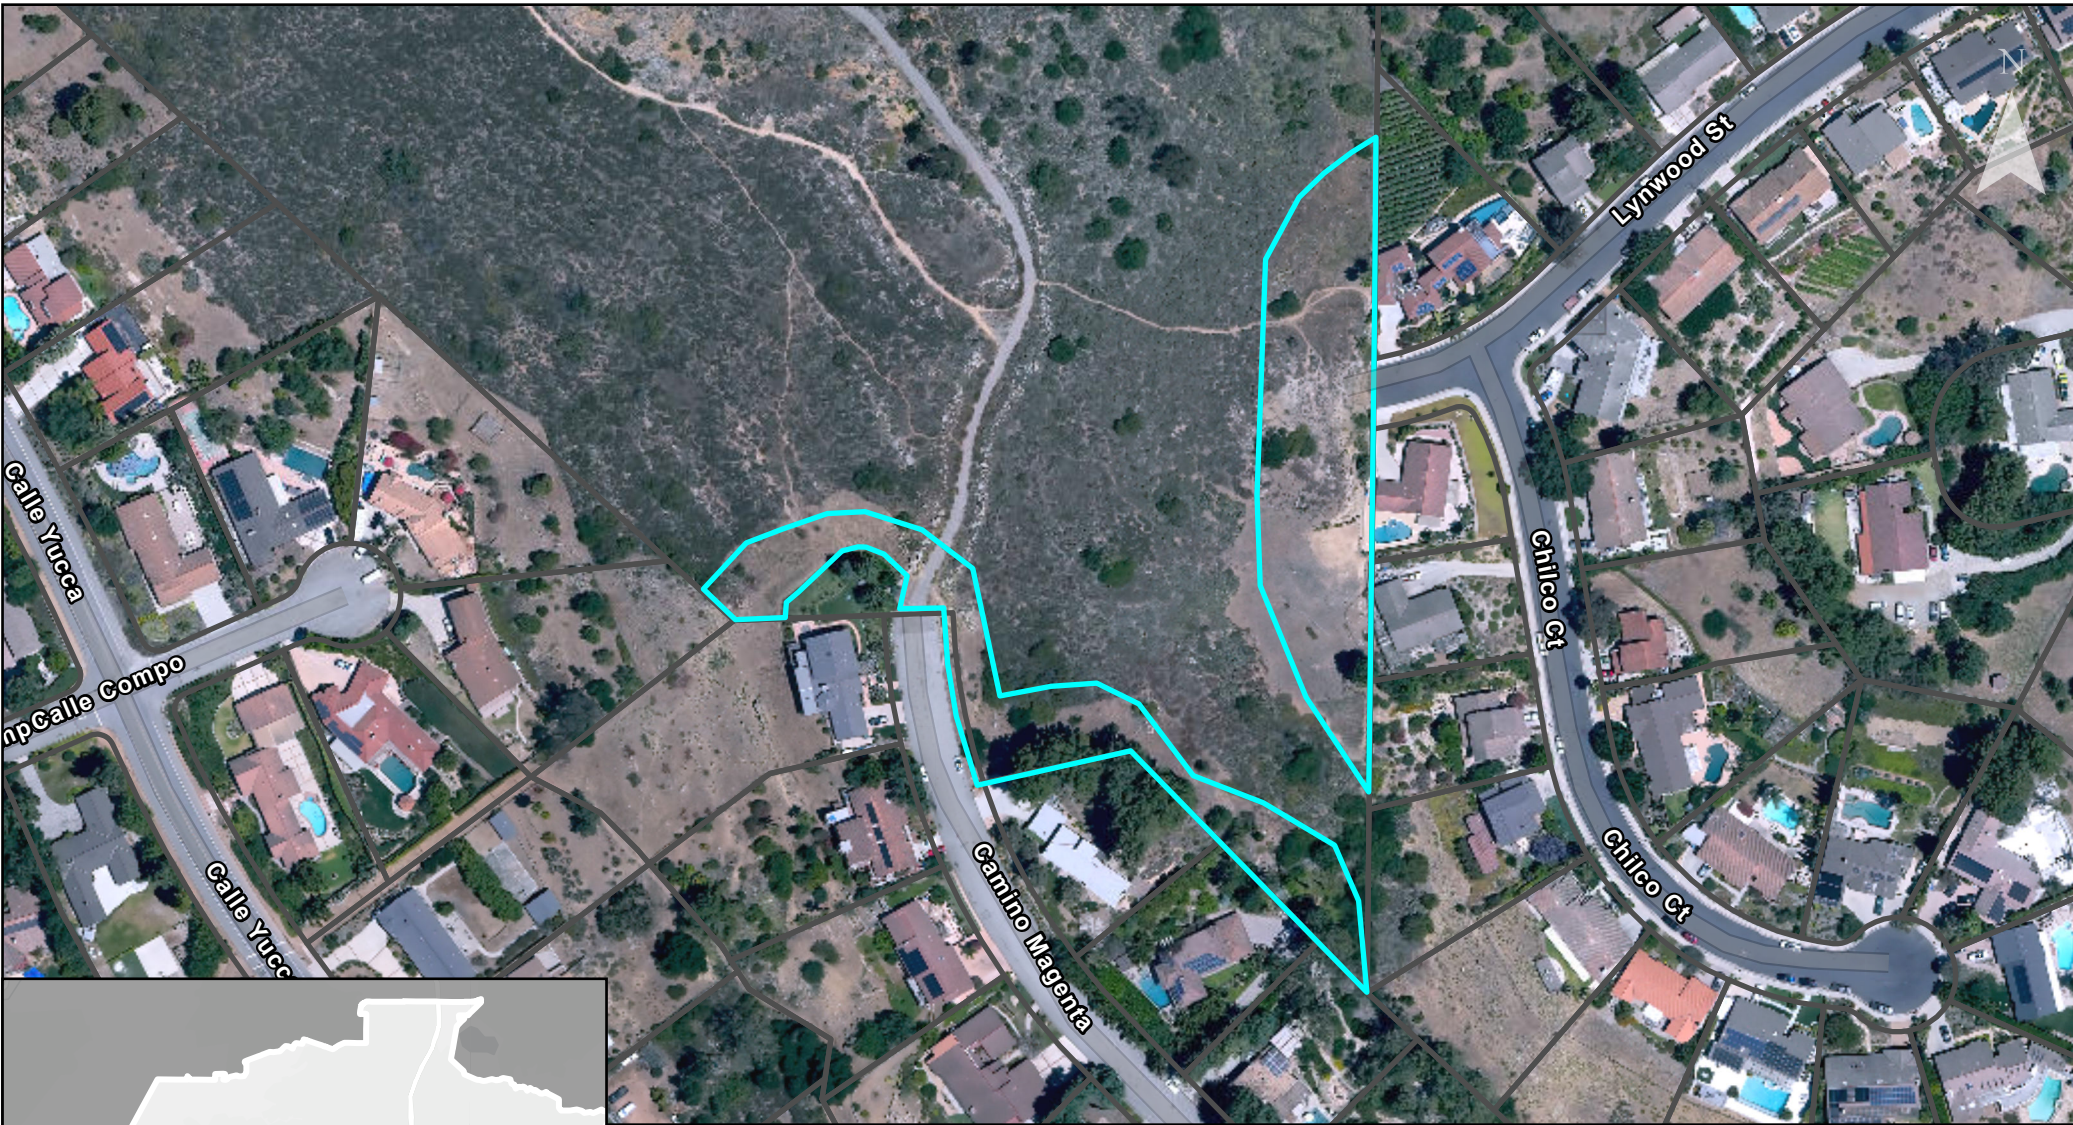

COSCA/CRPD Weed Abatement Contract

Area ID Number: 38

 COSCA
 Parcels

APN: 520030040
Name: WWD Front Lot
SQFT: 55,762

COSCA/CRPD Weed Abatement Contract

Area ID Number: 39

 COSCA
 Parcels

APN: 552012014
Name: Magenta
SQFT: 80,796