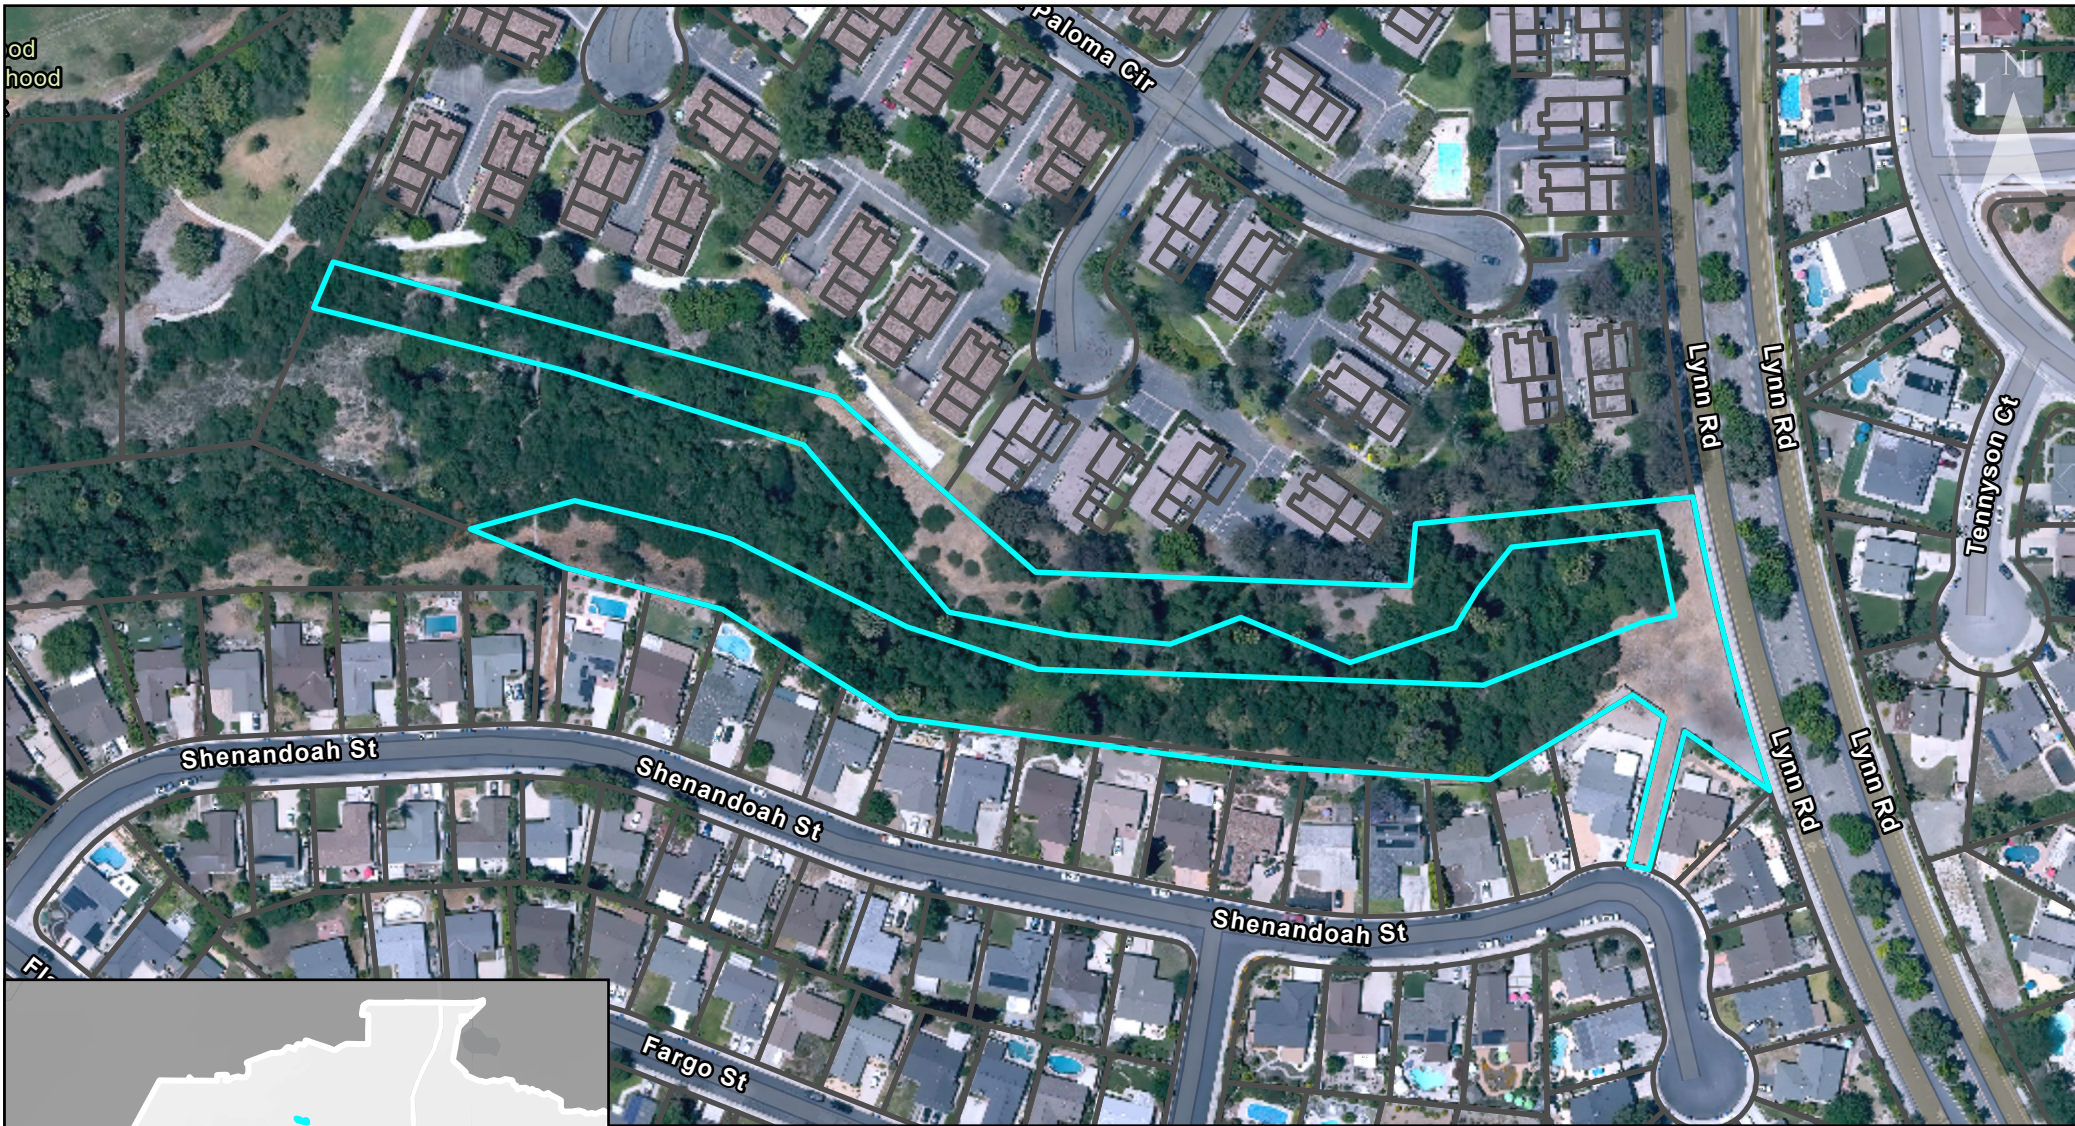

COSCA/CRPD Weed Abatement Contract

Area ID Number: 34

- COSCA
- Parcels

APN: 520030014
Name: Shenandoah
SQFT: 145,291