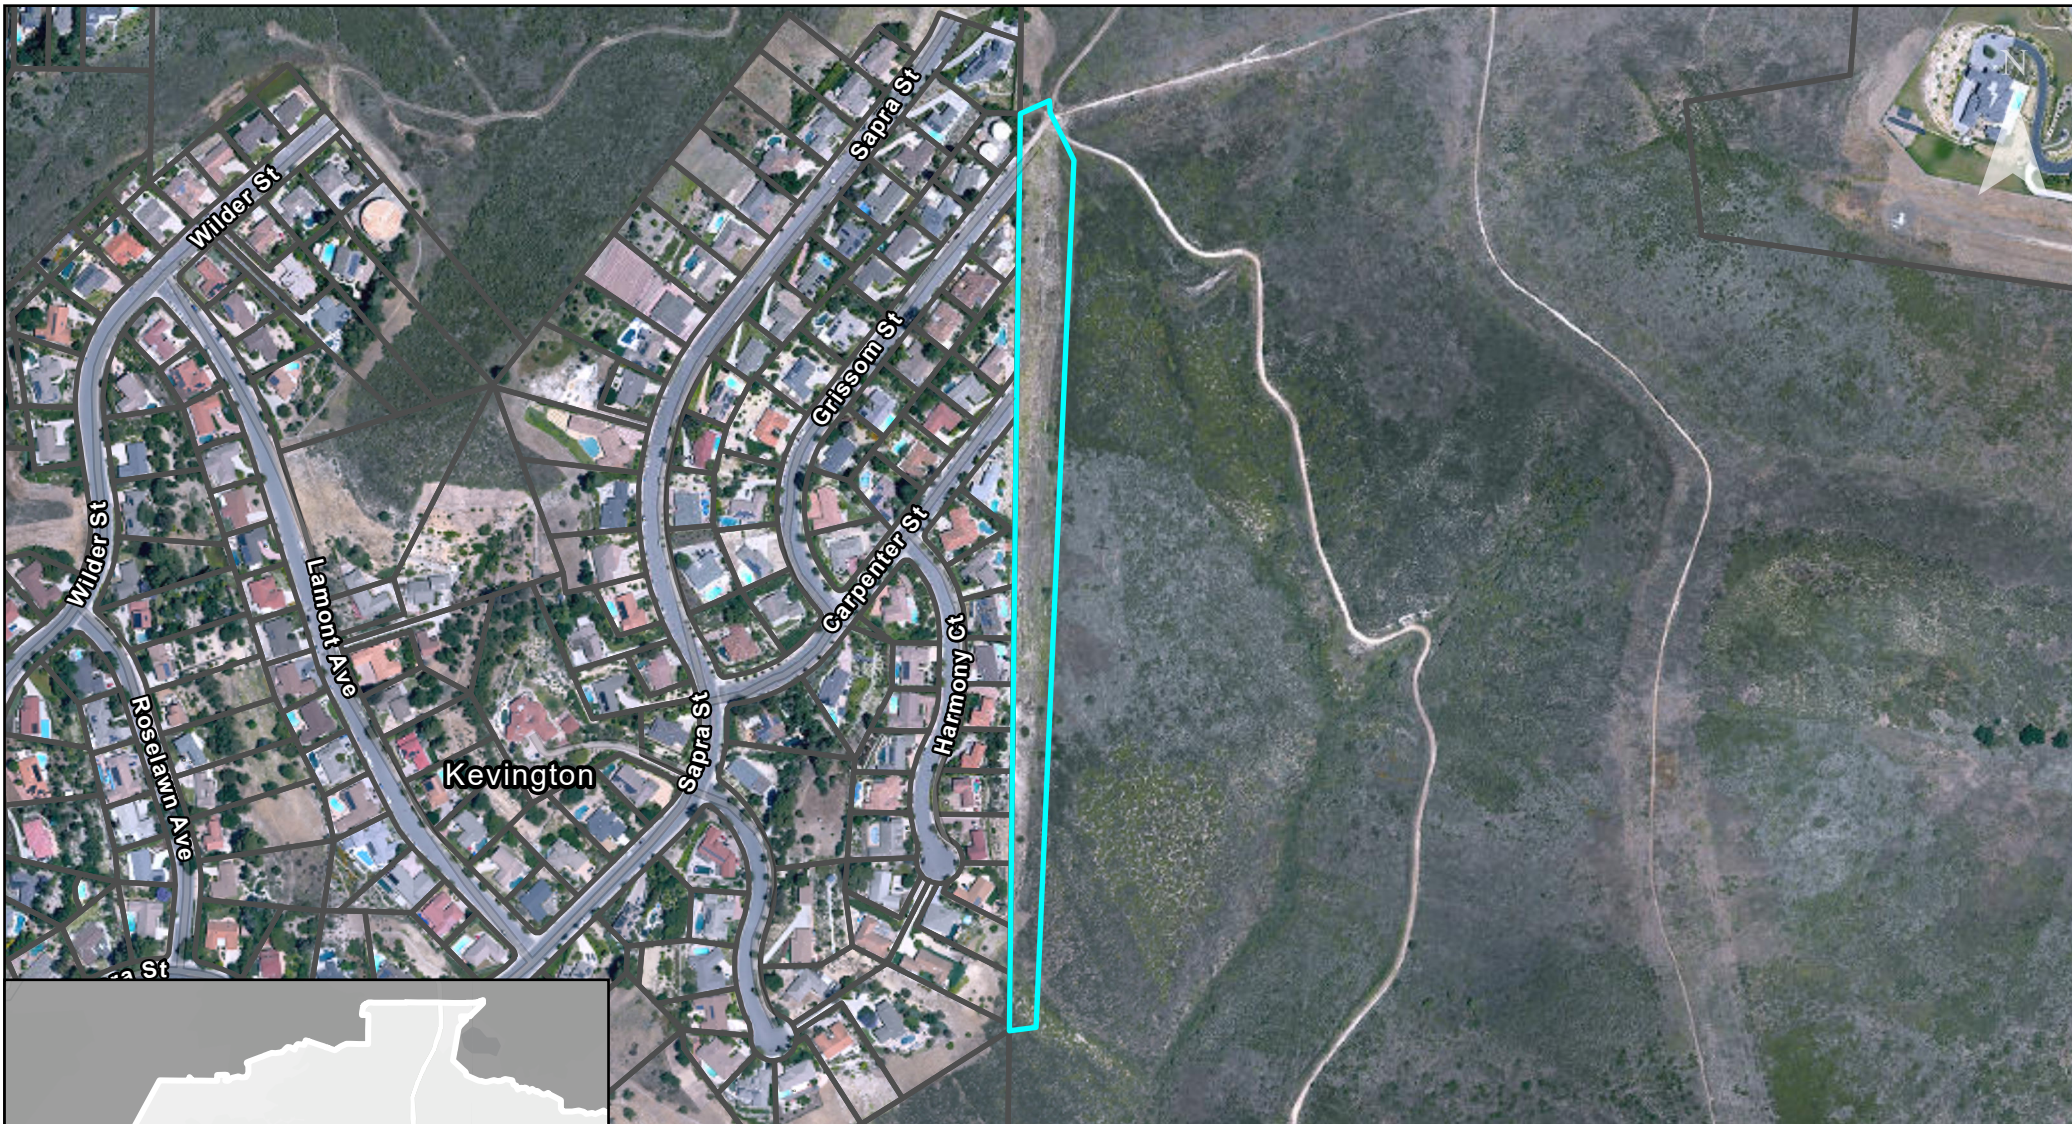

COSCA/CRPD Weed Abatement Contract

Area ID Number: 18

 COSCA
 Parcels

APN: 592005401
Name: Amelgado
SQFT: 20,252

COSCA/CRPD Weed Abatement Contract

Area ID Number: 19

 COSCA
 Parcels

APN: 690035011
Name: Grissom
SQFT: 176,015

Emerson
Estates

La Granada Dr

La Granada Dr

Crown View Ct

S Rd

Thousand
Oaks

Agon
Hill

 COSCA
 Parcels