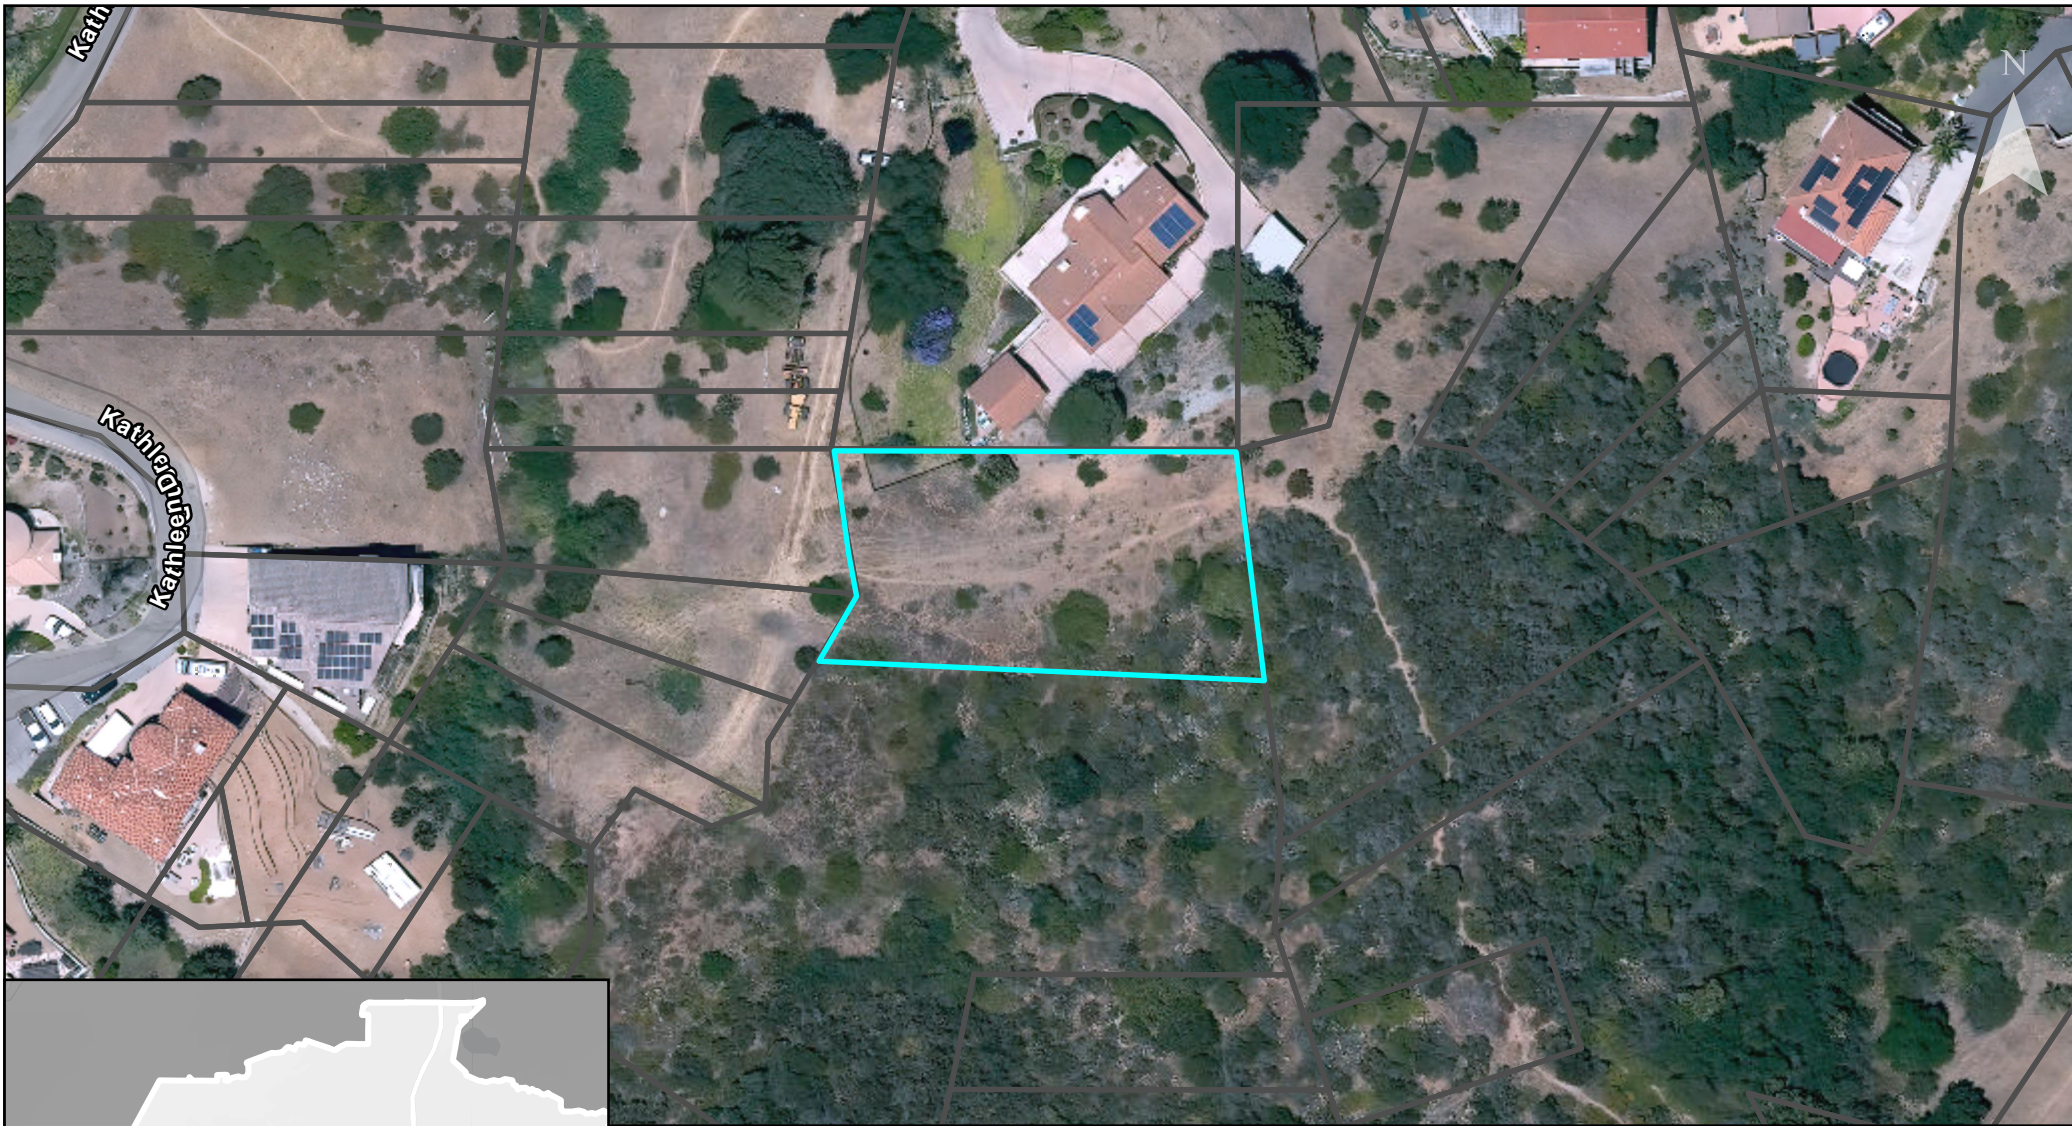

COSCA/CRPD Weed Abatement Contract

Area ID Number: 50

 COSCA
 Parcels

APN: 673024043
Name: Rudolph
SQFT: 16,876

COSCA/CRPD Weed Abatement Contract

Area ID Number: 51

-  COSCA
-  Parcels

APN: 673045087
Name: Mesa
SQFT: 34,873