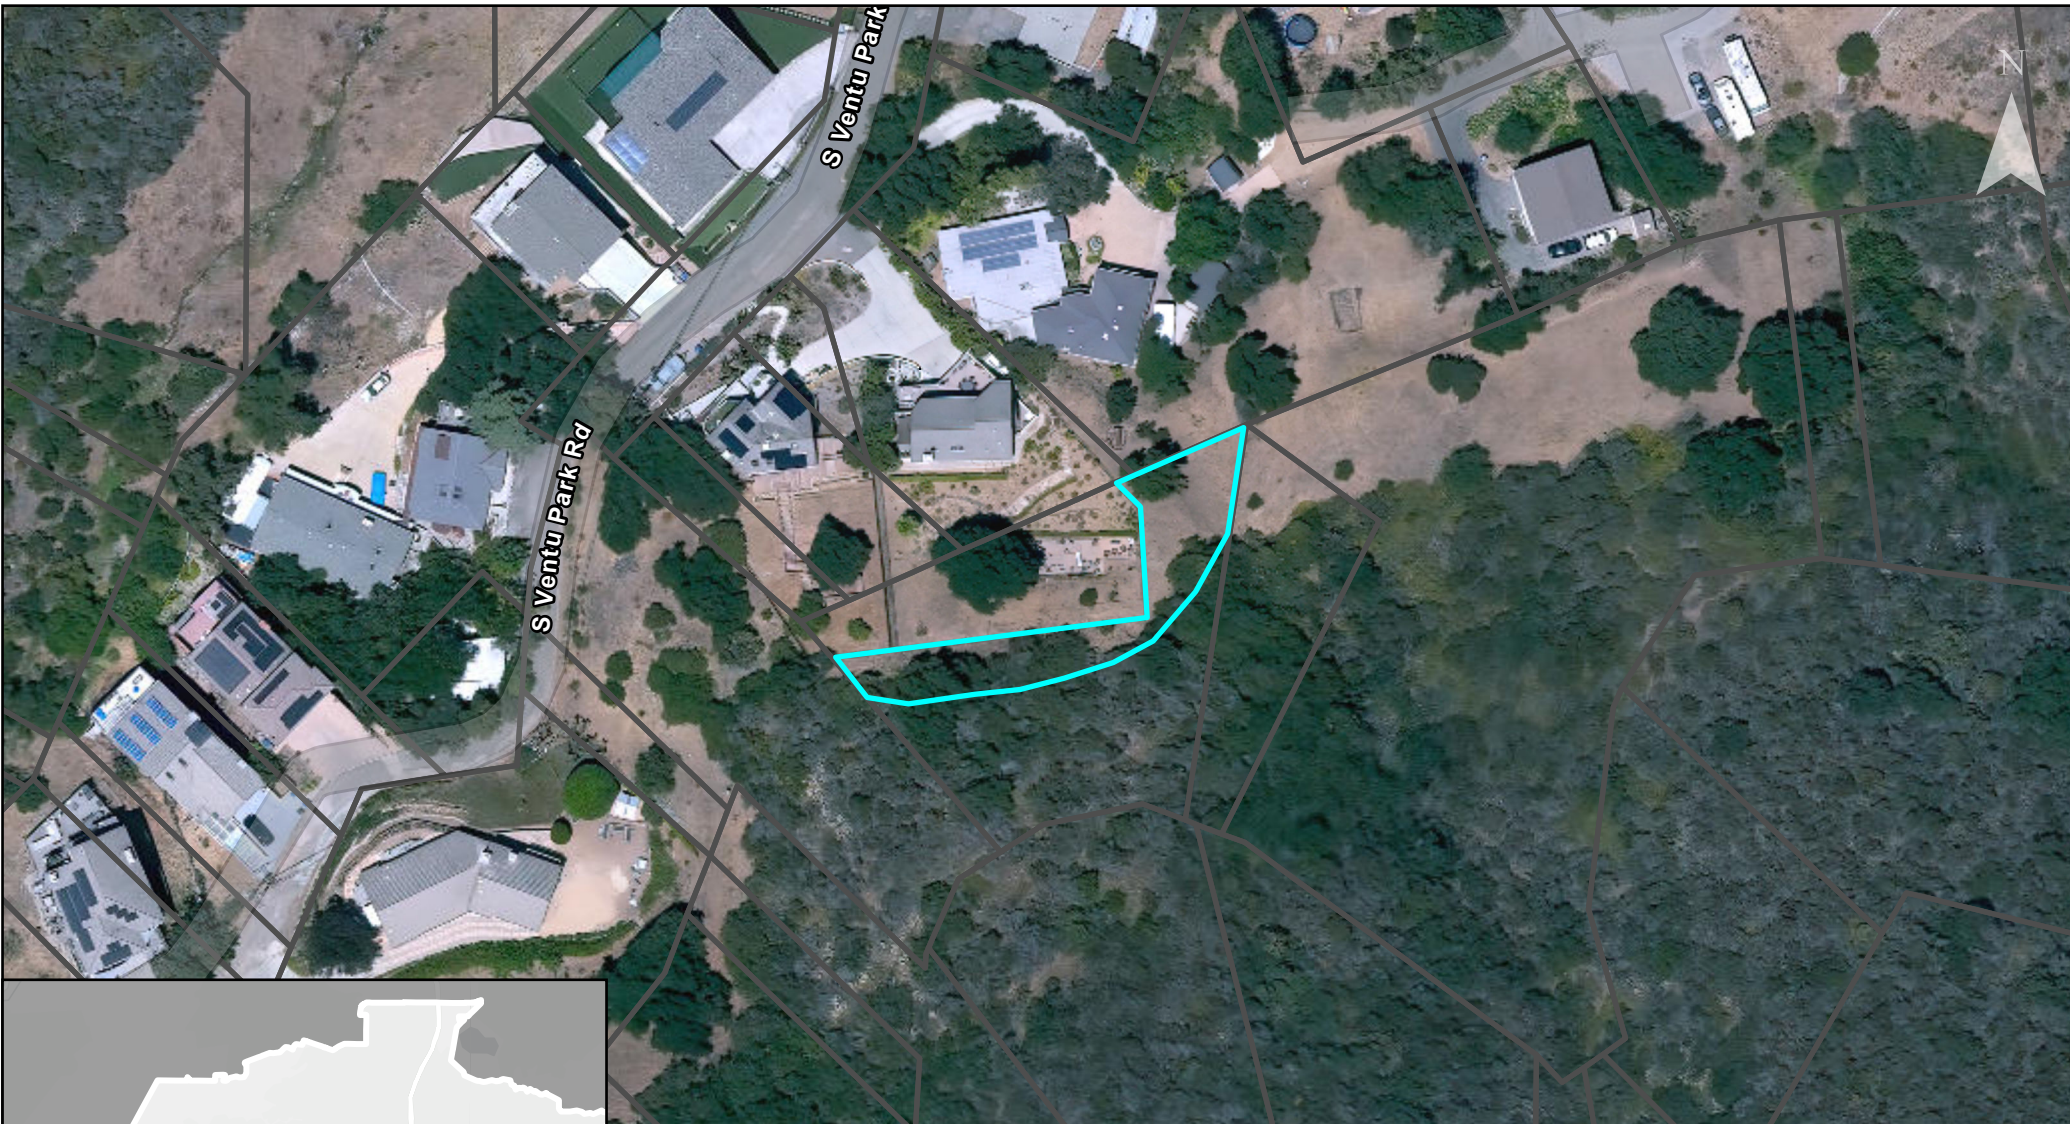

COSCA/CRPD Weed Abatement Contract

Area ID Number: 62

COSCA
 Parcels

APN: 673021025
Name: Rasnow 1
SQFT: 5,305