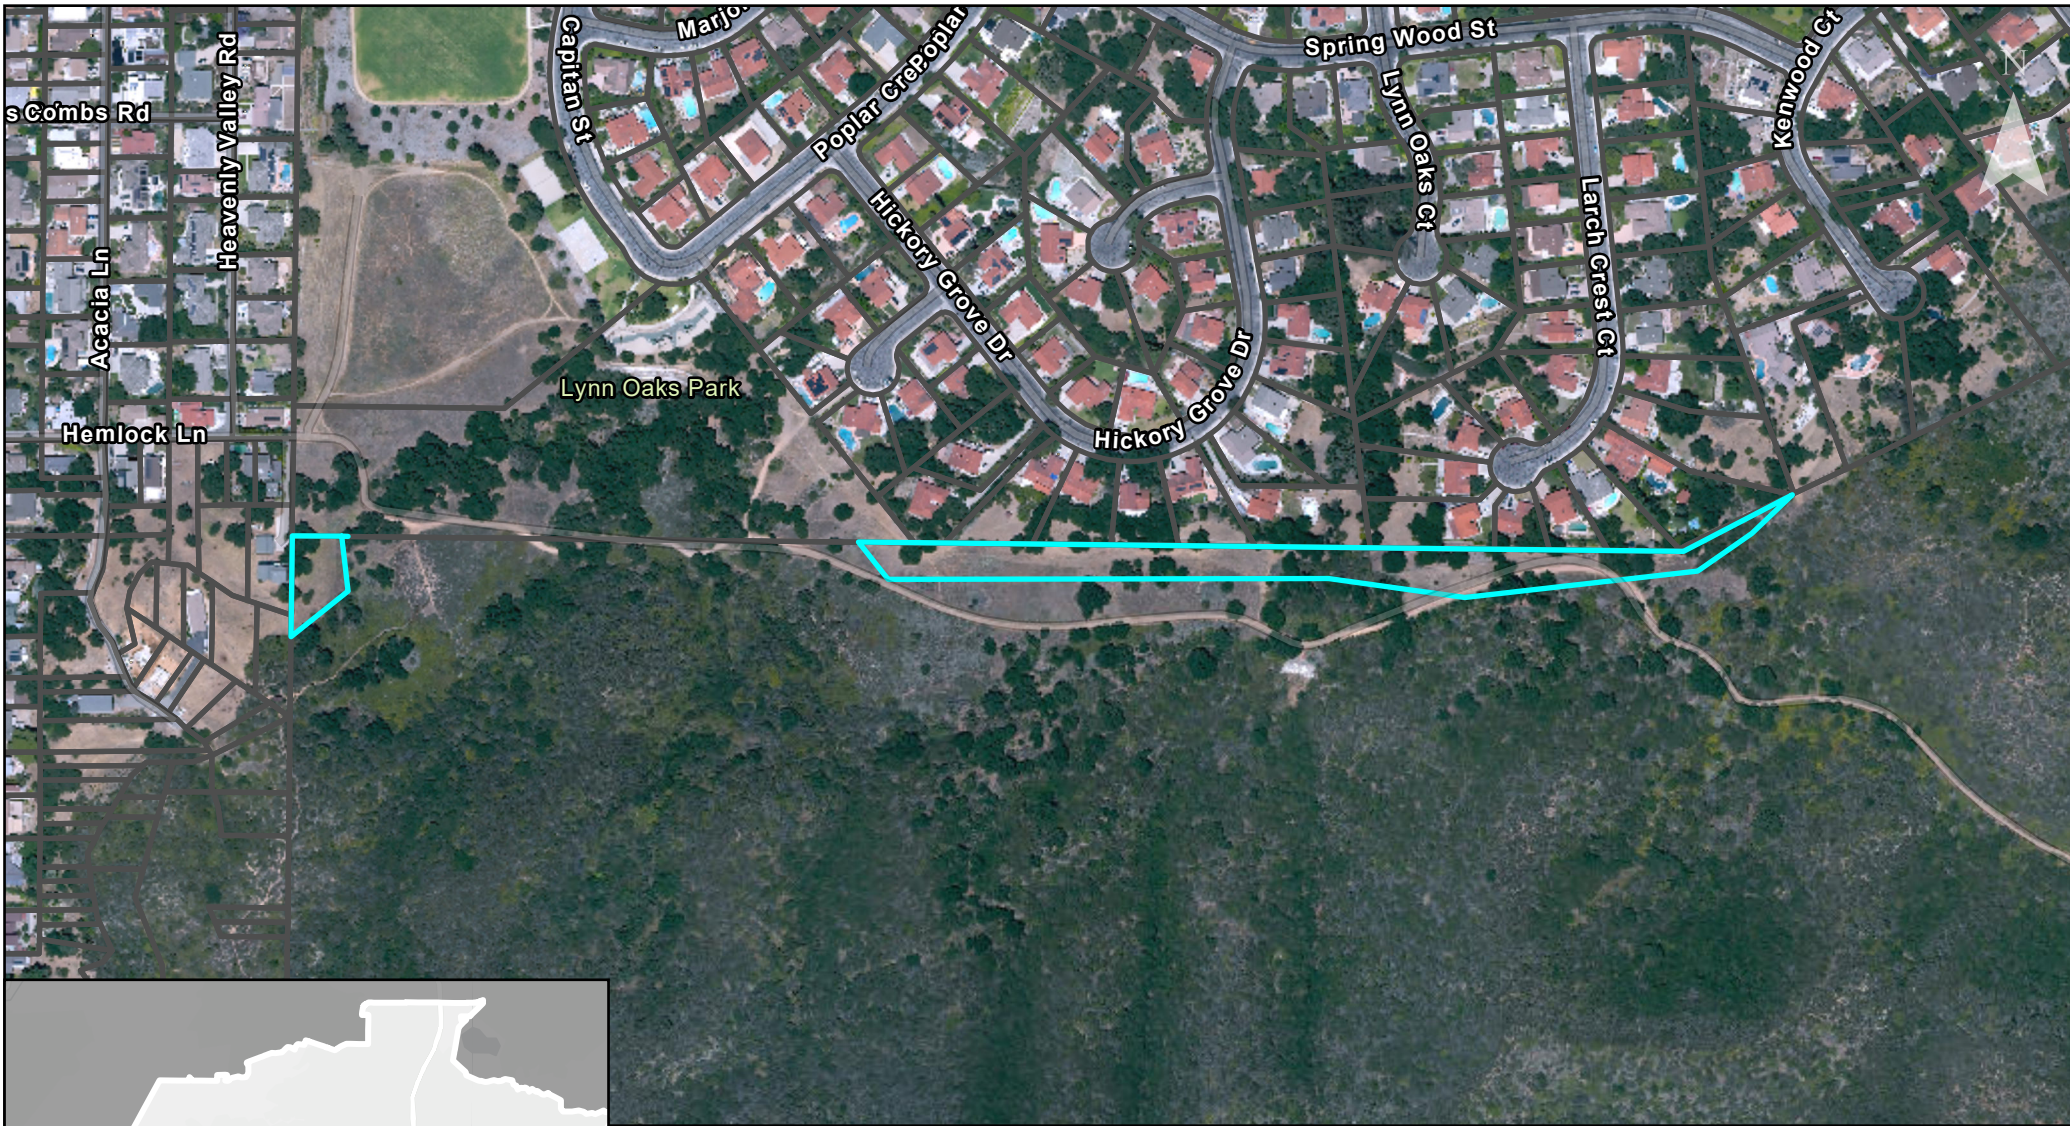

COSCA/CRPD Weed Abatement Contract

Area ID Number: 46

 COSCA
 Parcels

APN: 664001053
Name: Greenmeadow_Roadside
SQFT: 39,543

COSCA/CRPD Weed Abatement Contract

Area ID Number: 47

 COSCA
 Parcels

APN: 664001008
Name: Hope
SQFT: 105,040