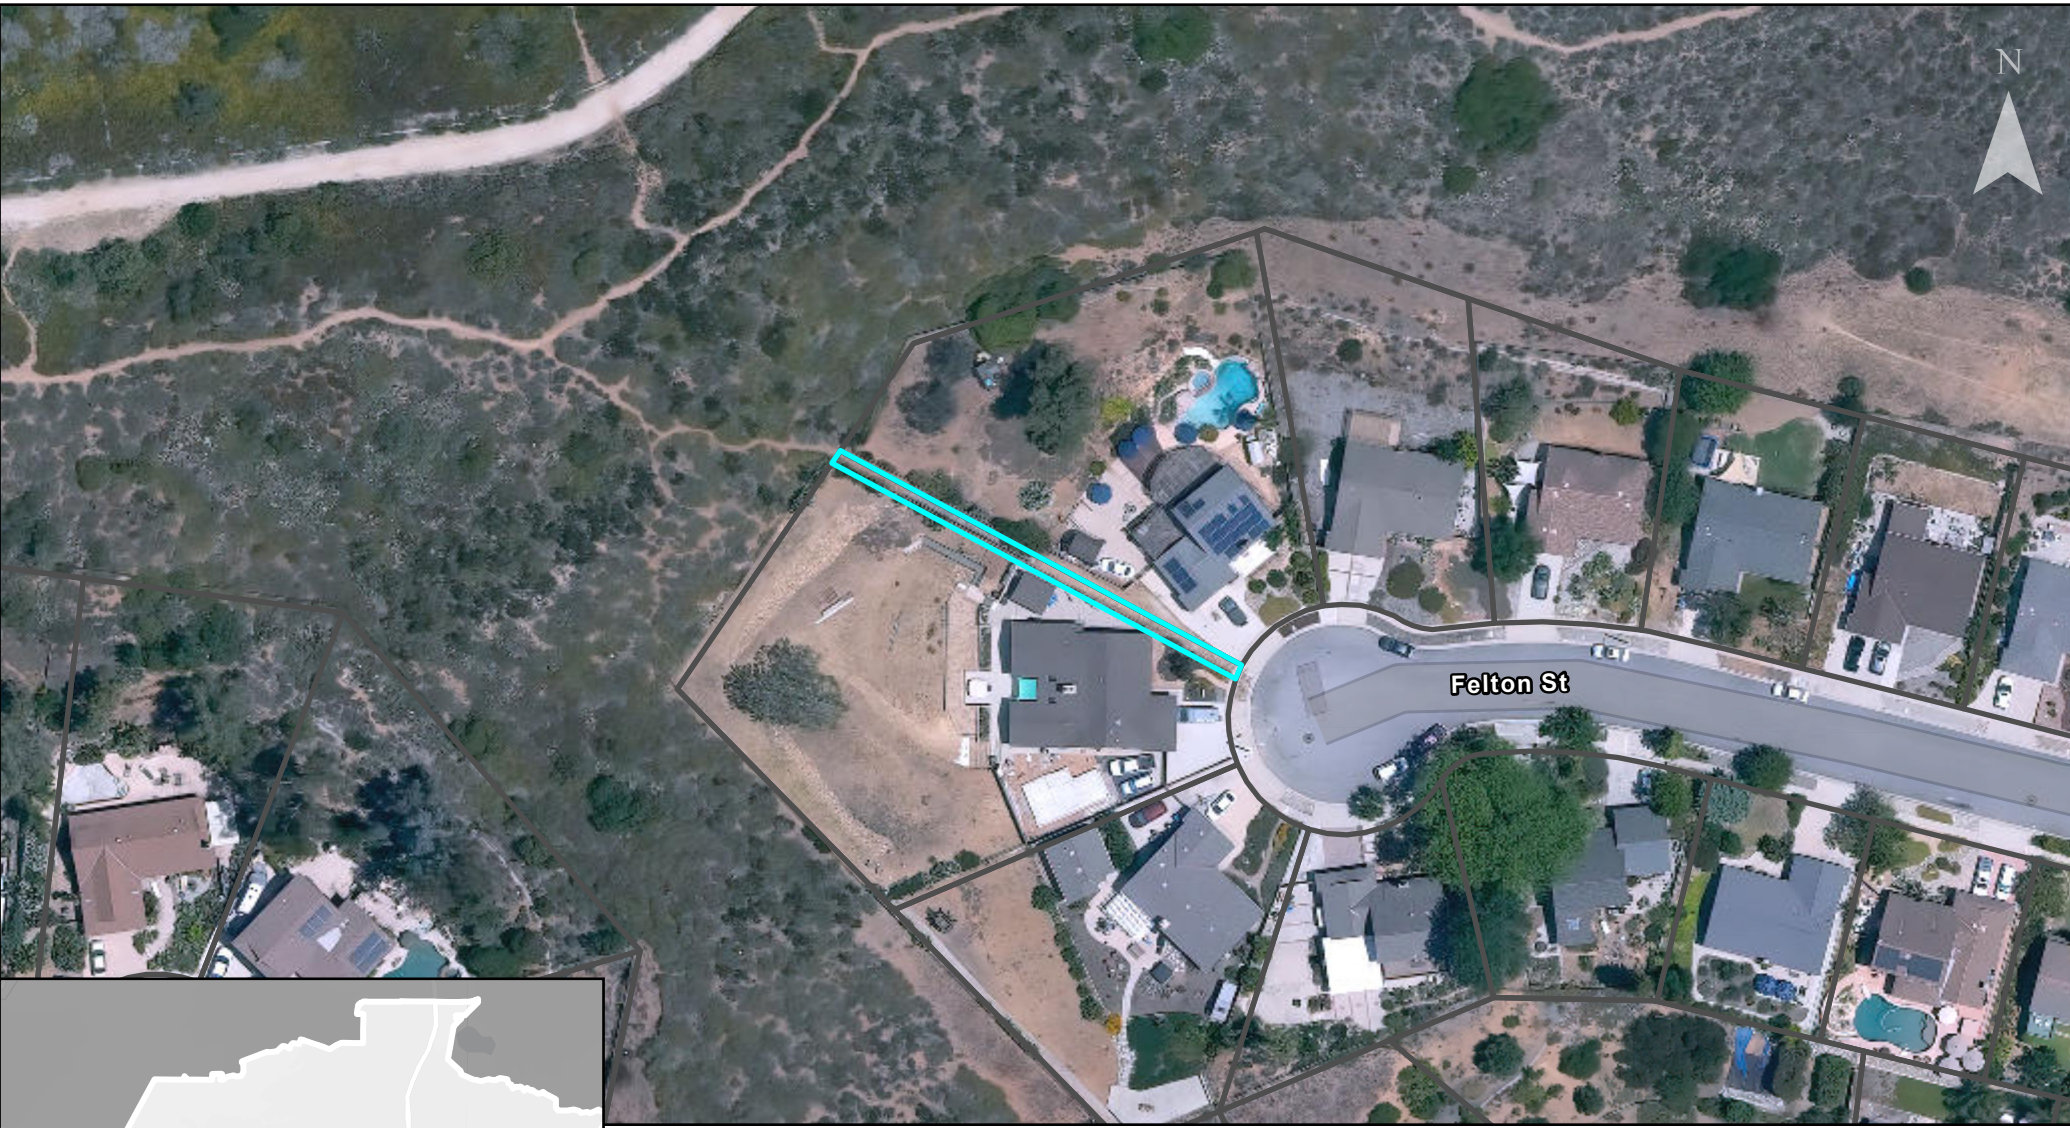

COSCA/CRPD Weed Abatement Contract

Area ID Number: 52

 COSCA
 Parcels

APN: 673045086
Name: Back of Mesa
SQFT: 1,548

COSCA/CRPD Weed Abatement Contract

Area ID Number: 53

-  COSCA
-  Parcels

APN: 661011112
Name: W Felton
SQFT: 1,289