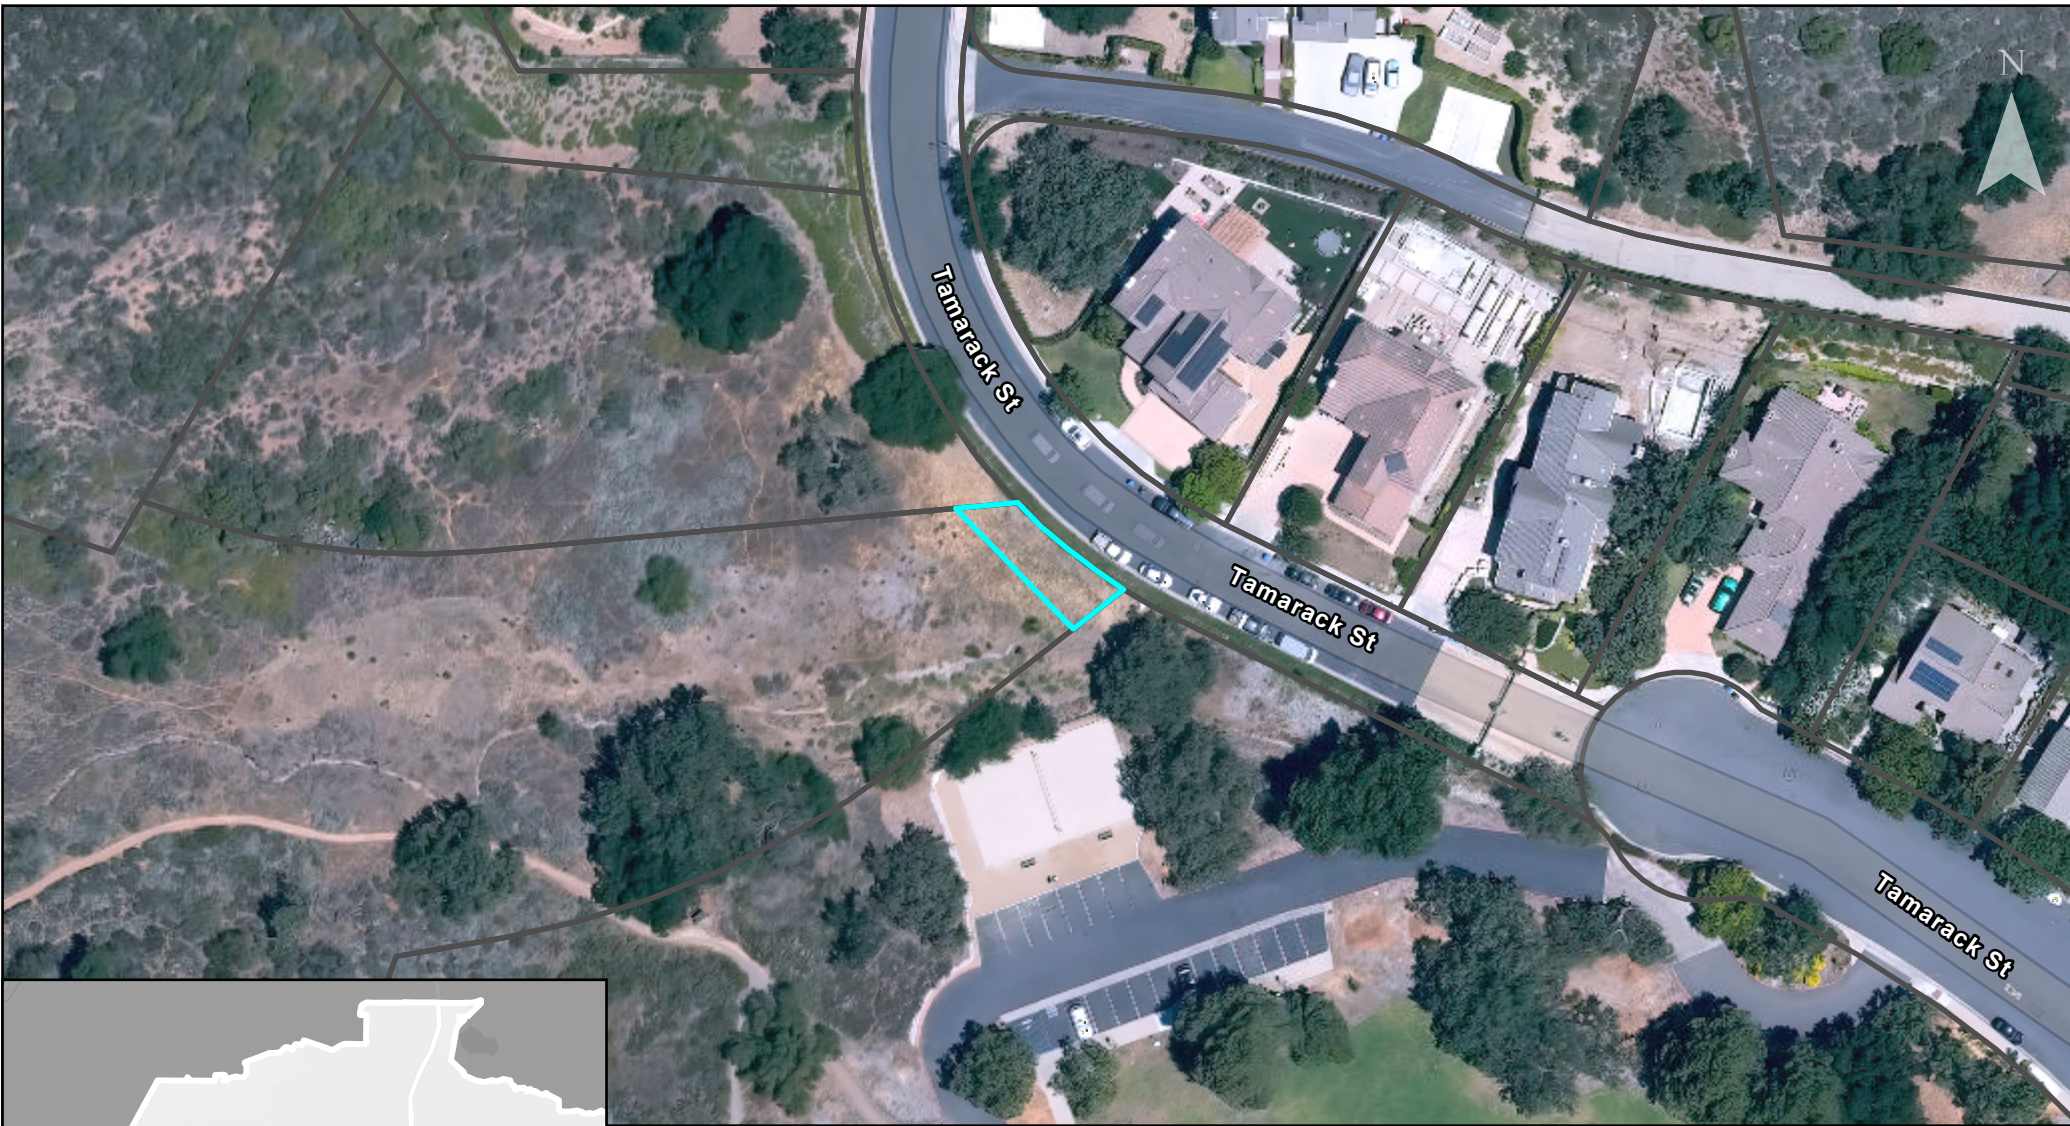

COSCA/CRPD Weed Abatement Contract

Area ID Number: 68

 COSCA
 Parcels

APN: 667012016
Name: Hill Canyon Fire Road
SQFT: 238,139

COSCA/CRPD Weed Abatement Contract

Area ID Number: 69

-  COSCA
-  Parcels

APN: 664004141
Name: Triunfo OS
SQFT: 1,506