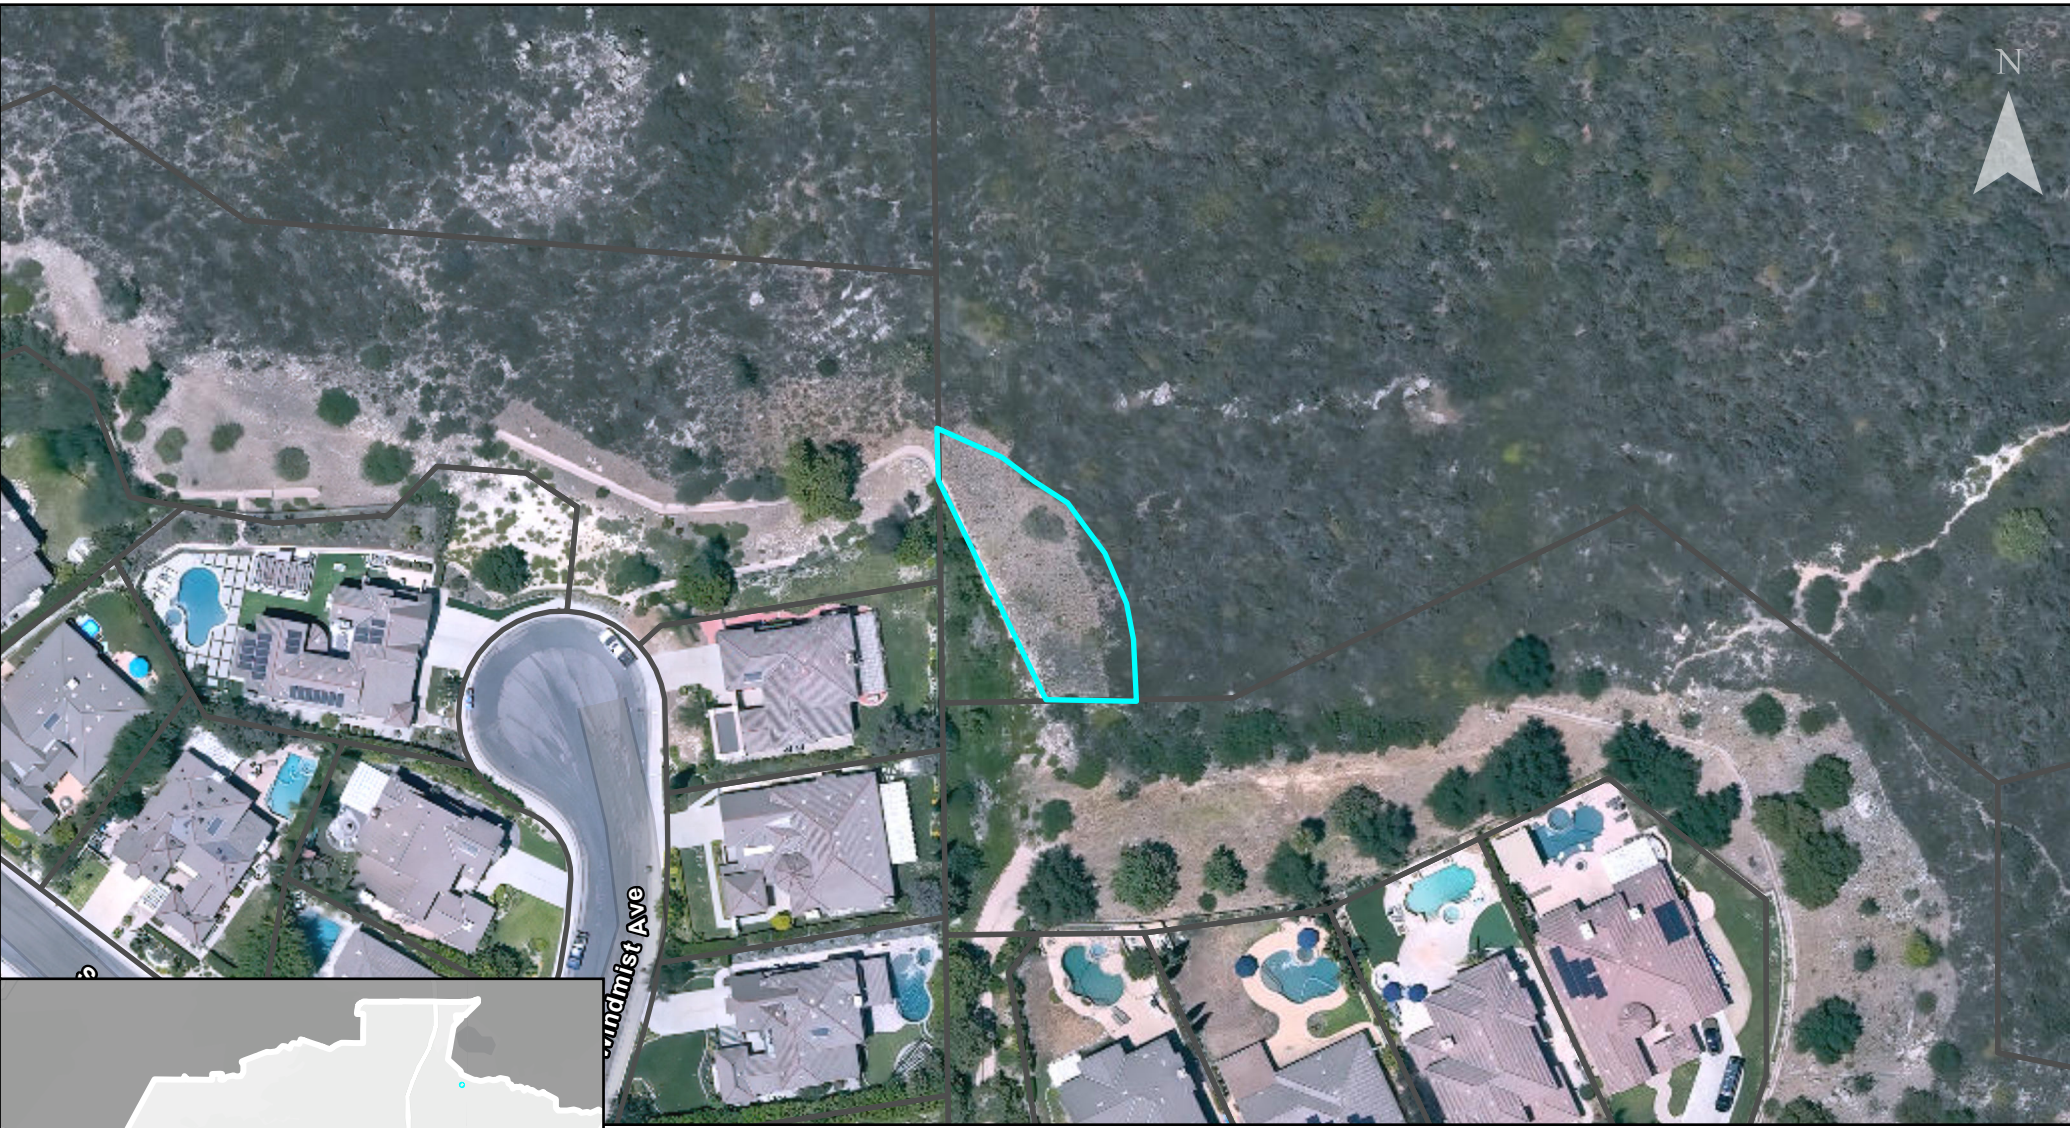

APN: 671026014
Name: Crown View Ct
SQFT: 123,864

COSCA/CRPD Weed Abatement Contract

Area ID Number: 24

 COSCA
 Parcels

APN: 670011019
Name: Rancho Equestrian Trail
SQFT: 41,875

COSCA/CRPD Weed Abatement Contract

Area ID Number: 25

-  COSCA
-  Parcels

APN: 682022138
Name: Walnut Grove OS
SQFT: 75,300

COSCA/CRPD Weed Abatement Contract

Area ID Number: 26

-  COSCA
-  Parcels

APN: 682022127
Name: Walnut Grove
SQFT: 41,215

COSCA/CRPD Weed Abatement Contract

Area ID Number: 27

-  COSCA
-  Parcels

APN: 5970020025
Name: Windmist
SQFT: 5,392

COSCA/CRPD Weed Abatement Contract

Area ID Number: 28

Kingdom Hall
of Jehovahs
Witnesses

 COSCA
 Parcels