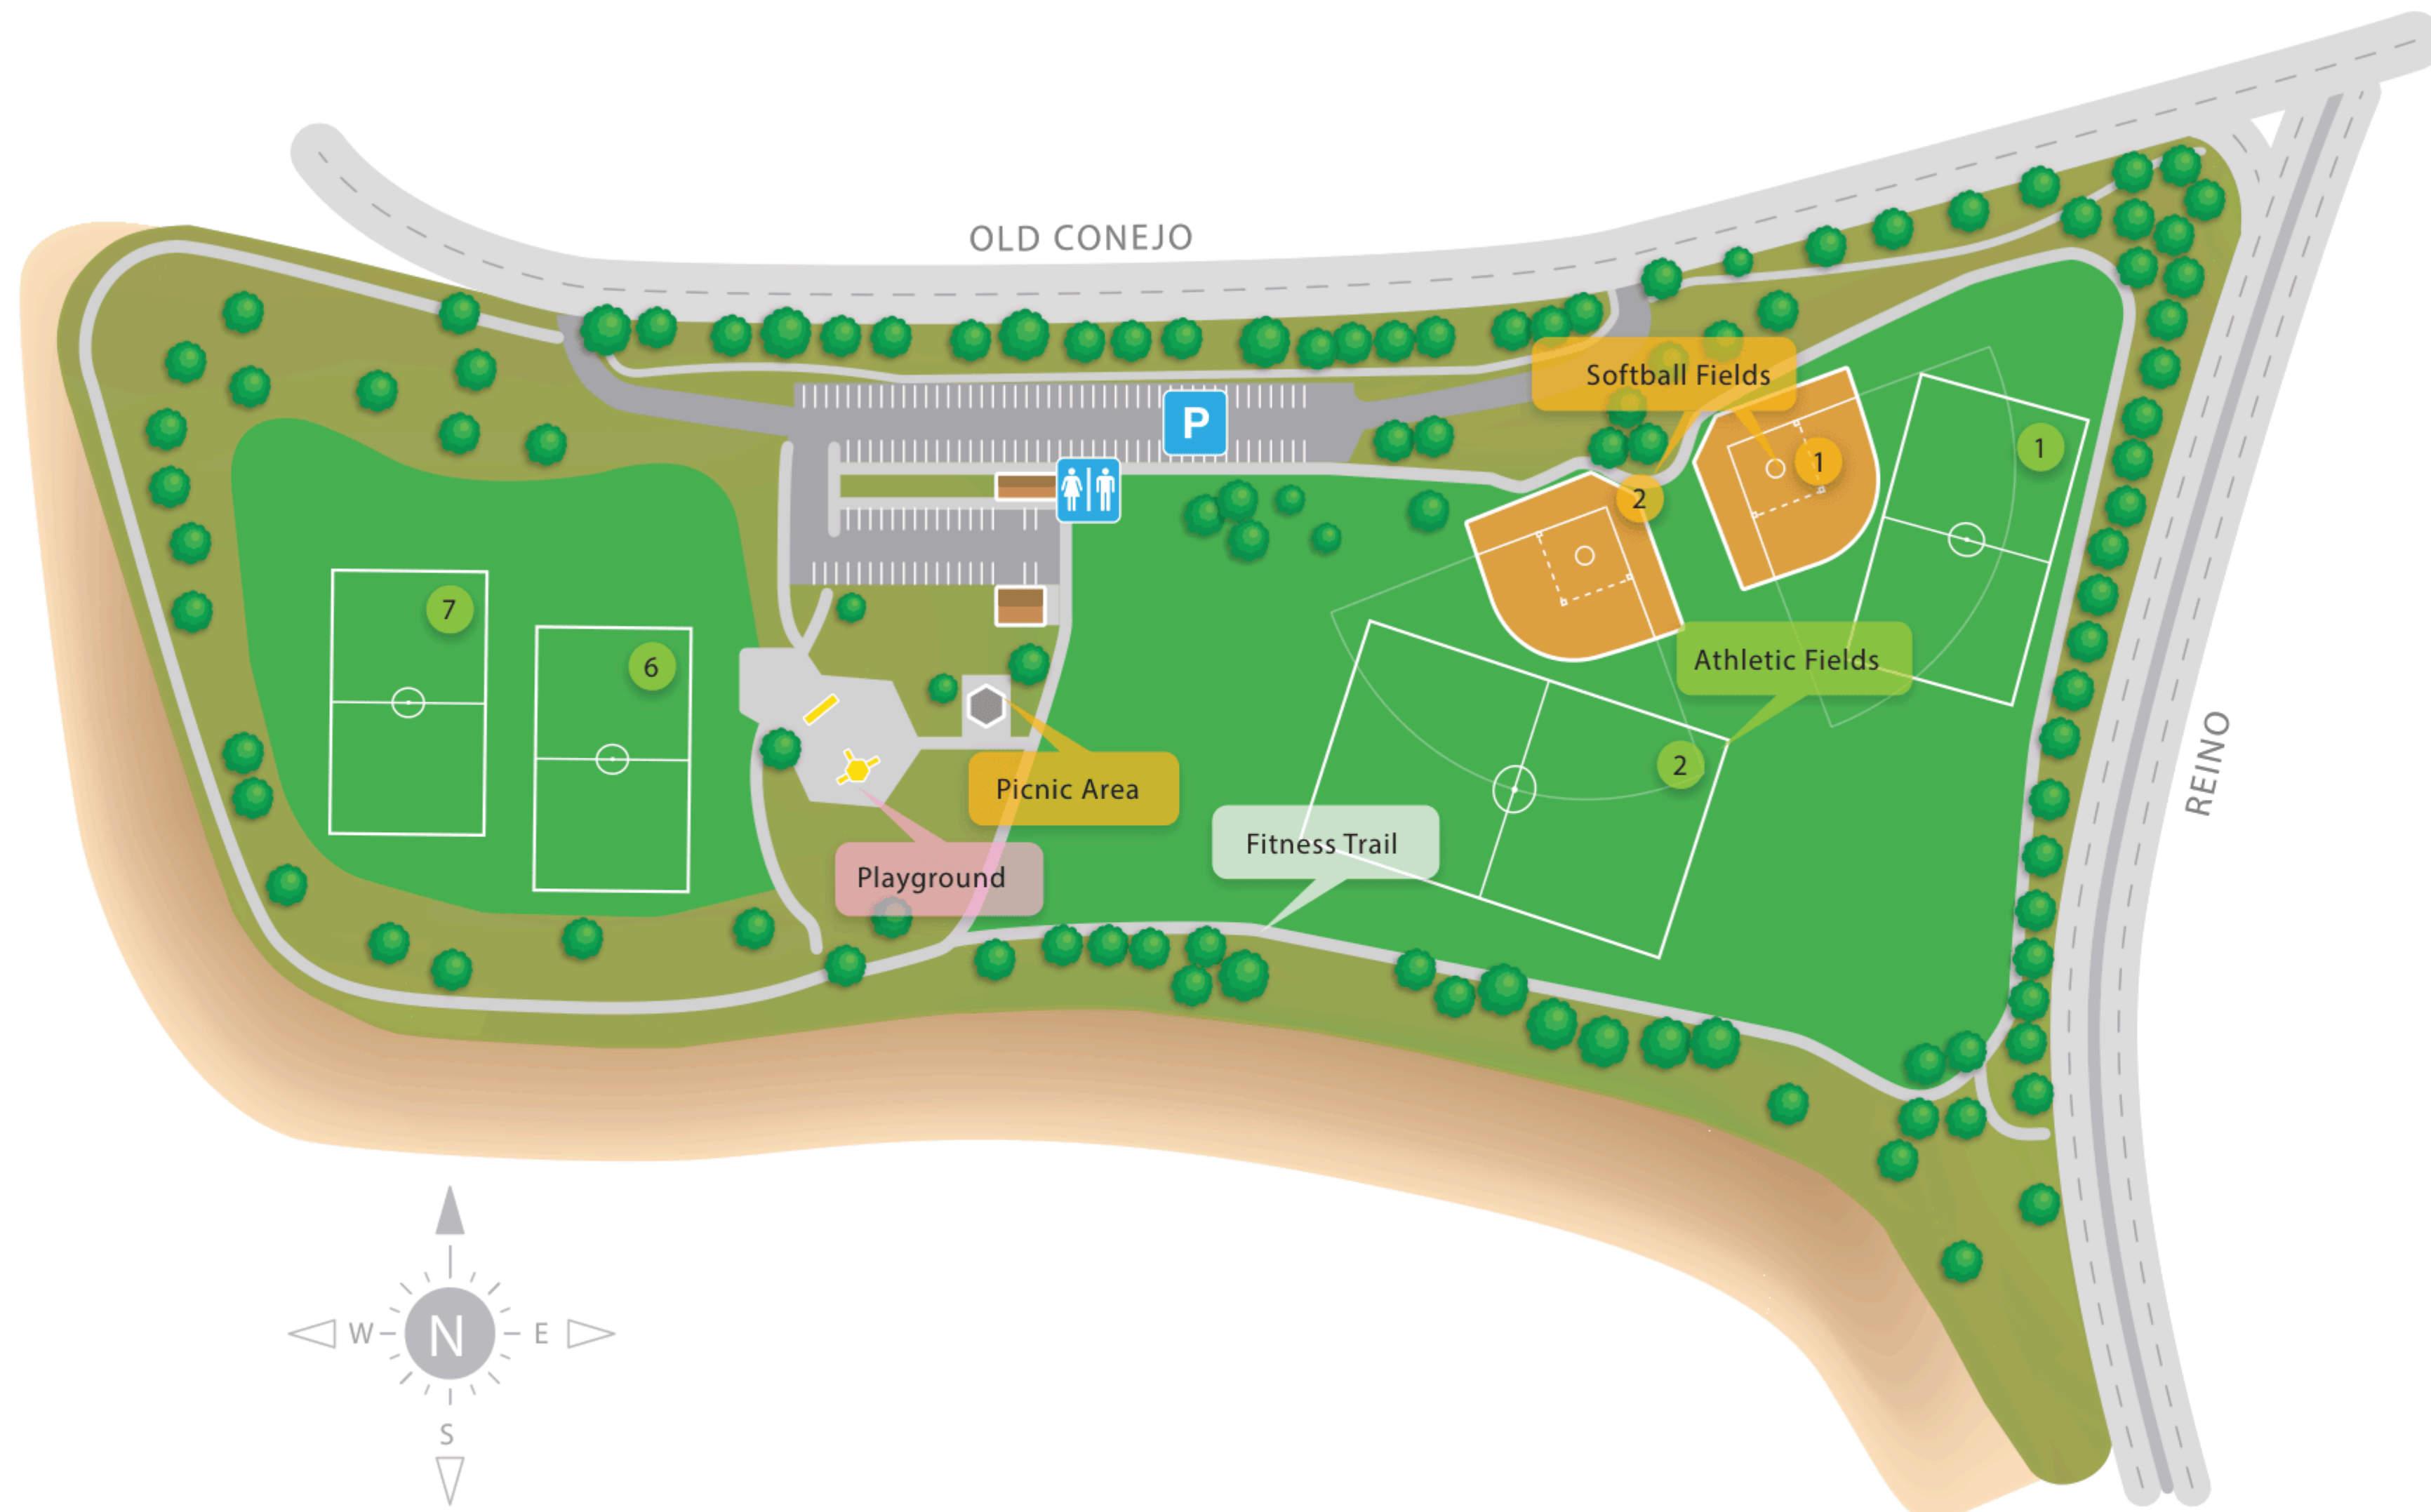

Pepper Tree Playfield

3720 Old Conejo Road, Newbury Park, CA 91320

(101 Freeway, Wendy Drive exit)

For Outdoor Reservation Inquiries Call (805) 495- 6471

Reservable Outdoor Areas

Lighted Fields

Athletic Fields 1 & 2, 6, & 7

Softball Fields 1 & 2